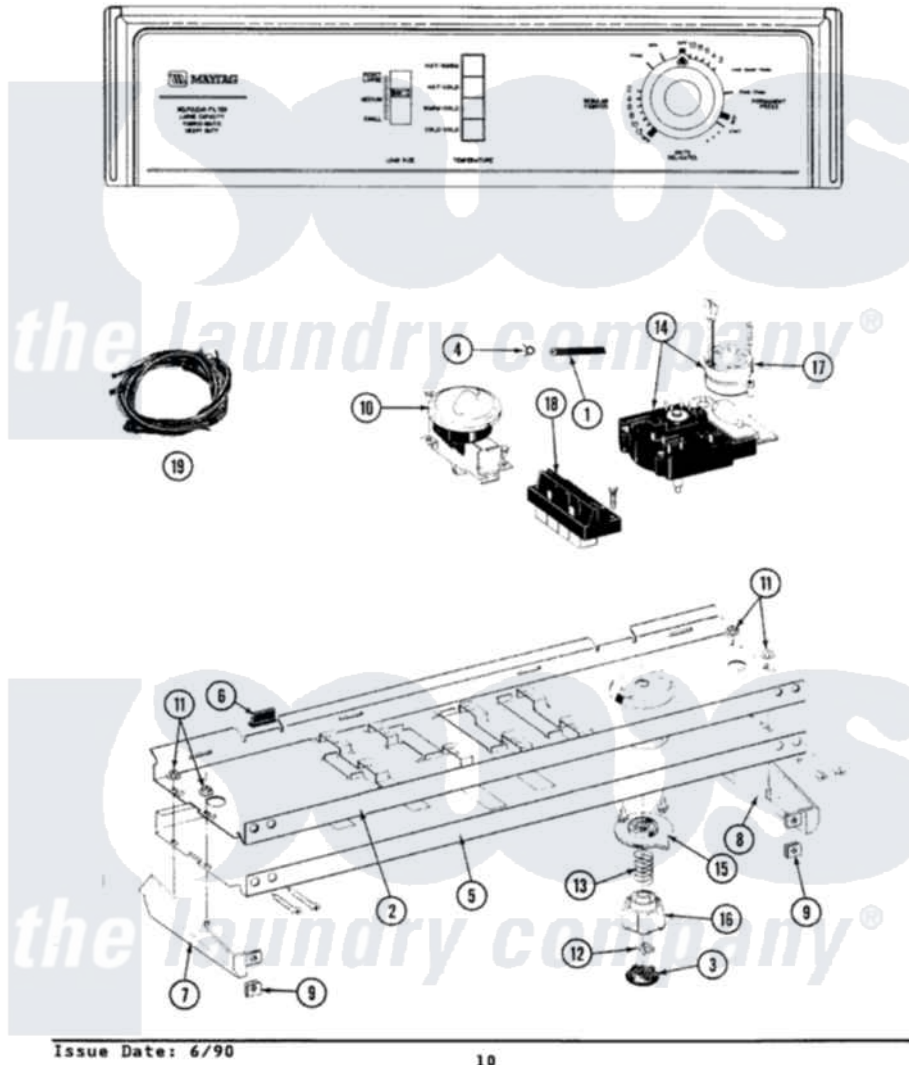

Maytag GA7400 04 - CONTROL PANEL

SECTION: CONTROL PANEL
MODEL: A7400

Issue Date: 6/90

10

Maytag [Residential Maytag GA7400 Washer Parts](#) Parts Diagram 04 - CONTROL PANEL
Click on the part number to view part

Item	Original Part Number	Replaced By	Status	Part Description
1	212942	22001619		Tube, Water Level Switch
2	214809			Back Up Plate
"	210932			Screw, No.8 X 9/16 Ctsk Note: Screw, Inlet Duct
3	215821		Not Available	CAP, KNOB
4	410296	596669		Clamp, Manifold
5	207400		Not Available	CONTROL PANEL
"	210932			Screw, No.8 X 9/16 Ctsk Note: Screw, Inlet Duct
6	214897			Pad, Control Panel
7	207215		Not Available	END CAP LH
8	207216		Not Available	END CAP RH
9	214894			Fastener, End Cap
10	211168	W10139210		Screw, 8-18 X 5/16
"	207362		Not Available	INFINITE LEVEL PRESSURE SWITCH
11	214872			Palnut, End Cap Note: Nut, Lamp Holder

12	211605		Bezel, Timer Dial
13	211065		Spring, Index Wheel
14	207376	22207376	Timer
"	213966	3400014	Screw
15	215827	Not Available	TIMER DIAL SKIRT
16	215828		Knob, Timer
17	205033	22205033	Motor- Tim
18	213117	67006908	Screw, Ice Rack
"	207367	Not Available	TEMP CONTROL SWITCH - 4 BUTTON
19	207382		Wire Harness