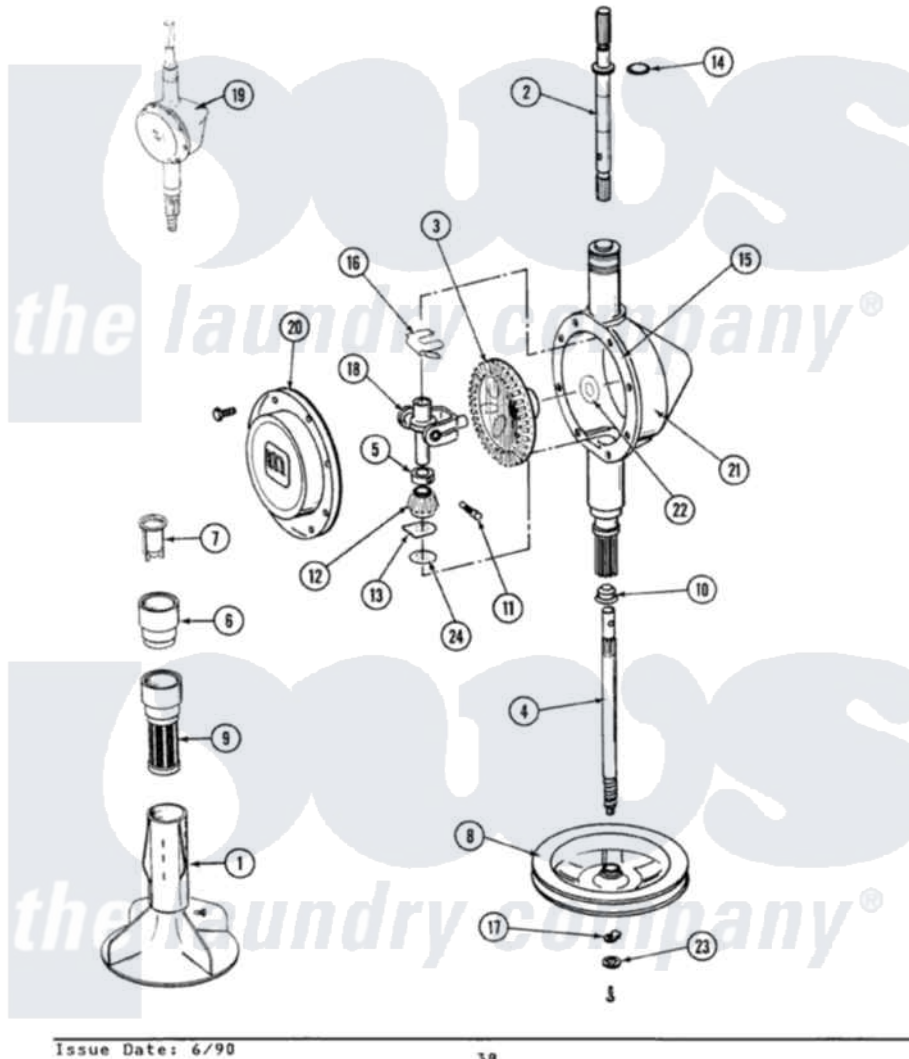

# Maytag GA7400 05 - ORBITAL TRANSMISSION

SECTION: ORBITAL TRANSMISSION  
MODEL: ALL MODELS

Issue Date: 6/90

38

Maytag Residential Maytag GA7400 Washer Parts Parts Diagram 05 - ORBITAL TRANSMISSION  
Click on the part number to view part

Item	Original Part Number	Replaced By	Status	Part Description
1	206478		Not Available	SCREW & WASHER FOR AGITATOR
"	<a href="#">207538</a>			Agitator W/Lock Screw
2	207153	<a href="#">6-2097820</a>		Kit- Shaft
3	206713	<a href="#">6-2067130</a>		Gear- Beve
4	215411	<a href="#">12001451</a>		Ctr Shaft W/Collar Andkeeper-Sha
5	215415		Not Available	COLLAR, LOWER
6	<a href="#">215721</a>			Dispensing Cap
7	<a href="#">215733</a>			Dispensing Cup
8	211059	<a href="#">6-2301530</a>		Pulley
9	<a href="#">Y207427</a>			Lint Filter Shallow
10	206602	<a href="#">207843</a>		Lip Seal Repair Kit
11	<a href="#">Y206629</a>			Pin, Collar
12	215401	<a href="#">W10221114</a>		Pinion
13	<a href="#">215395</a>			Plate, Clutch
14	<a href="#">210690</a>			Seal, Rubber

15	Y058700	<a href="#">675652</a>	Adhesive
16	<a href="#">215581</a>		Spring, Agitator Shaft
17	211375	<a href="#">681582</a>	Screw
"	<a href="#">211089</a>		Lug, Stop Pulley
18	206685	<a href="#">6-2066850</a>	Yoke
19	206708	<a href="#">6-2097790</a>	Transmison
20	<a href="#">206628</a>		Cover, Transmission
"	215417	Not Available	SCREW, TRANSMISSION COVER
21	206625	<a href="#">6-2097790</a>	Transmison
22	<a href="#">215394</a>		Washer, Bevel Gear
23	211090	<a href="#">22003555</a>	Washer, Stop Lug
24	211483	<a href="#">6-2114830</a>	Washer- SP