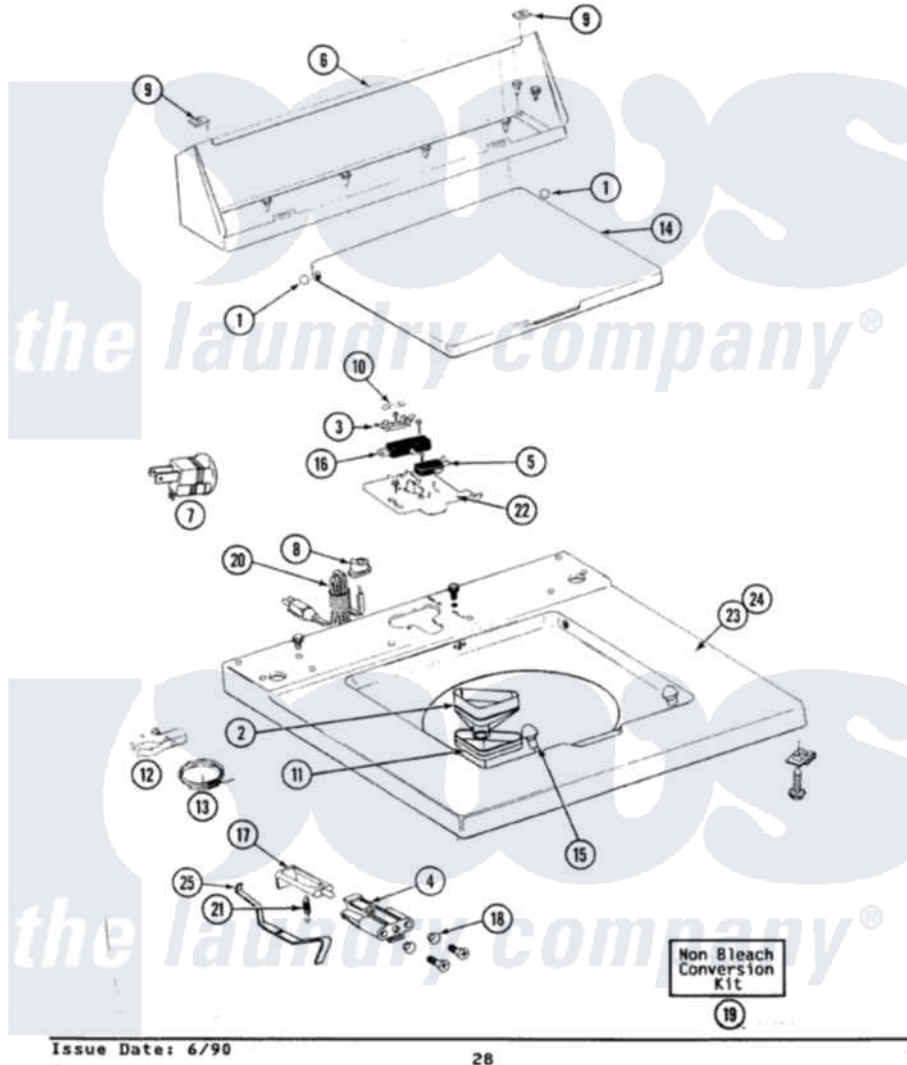

Maytag GA7400 06 - TOP COVER, CONSOLE & LID SWITCH

SECTION: TOP COVER, CONSOLE & LID SWITCH
 MODEL: ALL MODELS

Issue Date: 6/90

28

Maytag [Residential Maytag GA7400 Washer Parts](#) Parts Diagram 06 - TOP COVER, CONSOLE & LID SWITCH
 Click on the part number to view part

Item	Original Part Number	Replaced By	Status	Part Description
1	211726			Hinge, Ball Lid
3	215705	Y311711		Screw, Fuse Block
"	207167			Block, Fuse
4	910182	25-7809		Screw, No.6-20 1/2 Flthd Torx
"	214279	204968		Plunger And Bracket Assembly--W
5	912012	3400409		Screw
"	207166			Switch, Check
6	205635M		Not Available	CONSOLE (HVST WHEAT)
"	211294	90767		Screw, 8A X 3/8 HeX Washer Head Tapping
"	Y313559			Screw
7	Y201808			Converter
8	211881			Grommet, Cord Part Not Used-Gas Models Only
9	215075			Fastener, Control Panel To Console
10	207168	22001682		Switch Assembly, Lid W/4amp

10	207100	22001002	Fuse
11	214436		Gasket
12	301548		Clamp, Ground Wire
13	311155		Ground Wire And Clamp
14	212073M	Not Available	LID-HARVEST WHEAT
15	212716		Bumper, Lid
16	213501		Screw, No.6-20 X 1-1/8 Inch
"	205415	279347	Switch-Lid
17	215700	Not Available	LID SWITCH PLUNGER
18	211500		Washer, Bracket To Top Cover
19	205997		Non-Bleach Conversion Kit
20	210186	3370225	Screw
"	204590		Cord, Power
21	213720		Spring, Lid Switch
22	207159	489355	Screw, 8 X 1/2
"	Y215699	22001678	Bracket, Switch And Fuse
24	210186	3370225	Screw
"	204445		Screw And Fastener Assembly
"	207172M	Not Available	TOP COVER ASSY HVT WHEAT
25	215704		Lever, Unbalance