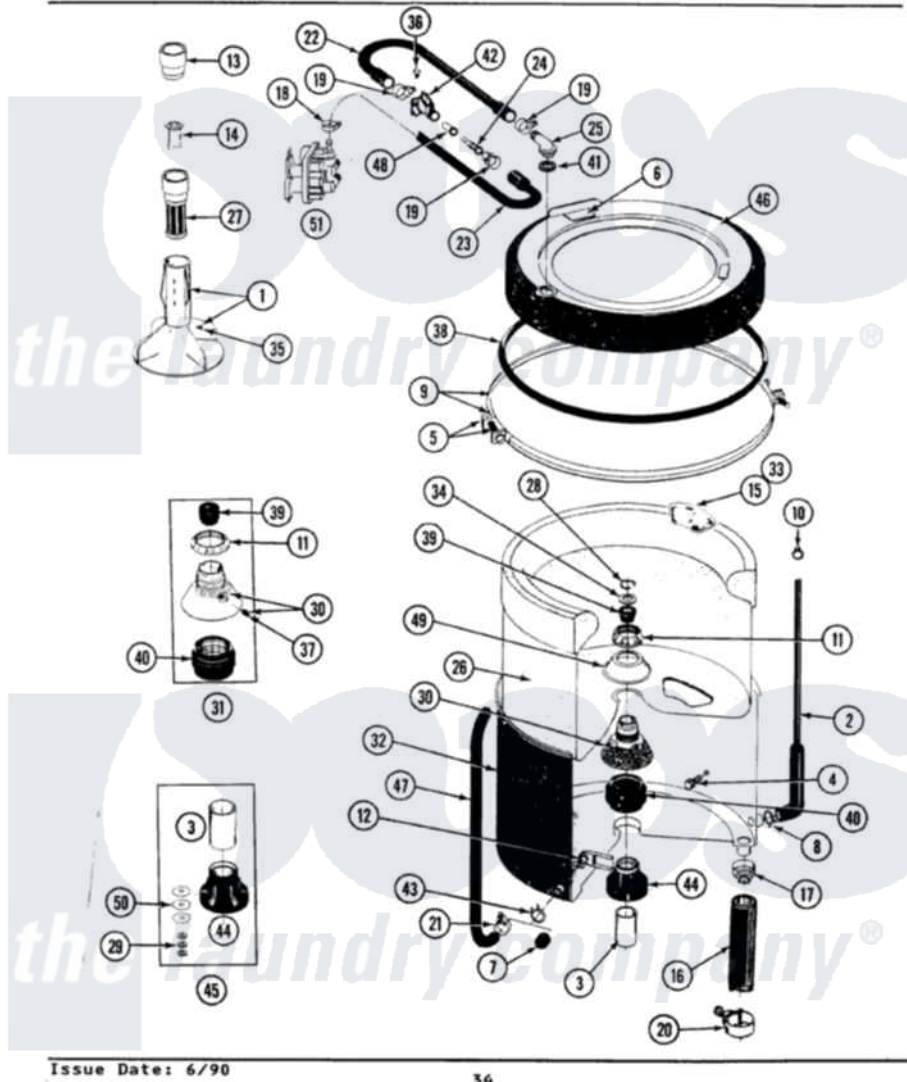

# Maytag GA7400 07 - TUB, AGITATOR, MOUNTING STEM & SEAL

SECTION: TUB, AGITATOR, MOUNTING STEM & SEAL  
 MODEL: ALL MODELS

Issue Date: 6/90

34

Maytag Residential Maytag GA7400 Washer Parts Parts Diagram 07 - TUB, AGITATOR, MOUNTING STEM & SEAL  
 Click on the part number to view part

Item	Original Part Number	Replaced By	Status	Part Description
1	<a href="#">207538</a>			Agitator W/Lock Screw
2	212942	<a href="#">22001619</a>		Tube, Water Level Switch
3	<a href="#">211130</a>			Bearing Liner, Tub Bearing
4	200744	<a href="#">W10175939</a>		Bolt
"	205254	<a href="#">W10175938</a>		Bolt
5	<a href="#">205529</a>			Nut And Bolt Kit For Tub Clam
6	<a href="#">215232</a>			Bumper, Unbalance
8	<a href="#">211641</a>			Clamp, 1-1/16"
9	<a href="#">200846</a>			Clamp - Tub Cover
10	410296	<a href="#">596669</a>		Clamp, Manifold
11	211047	<a href="#">6-2110472</a>		Nut- Clamp
12	<a href="#">214434</a>			Spout, Deflector
14	<a href="#">215733</a>			Dispensing Cup
16	<a href="#">Y212989</a>			Hose, Outer Tub To Pump
17	200900	<a href="#">616099</a>		Clamp
18	<a href="#">201575</a>			Clamp, Hose