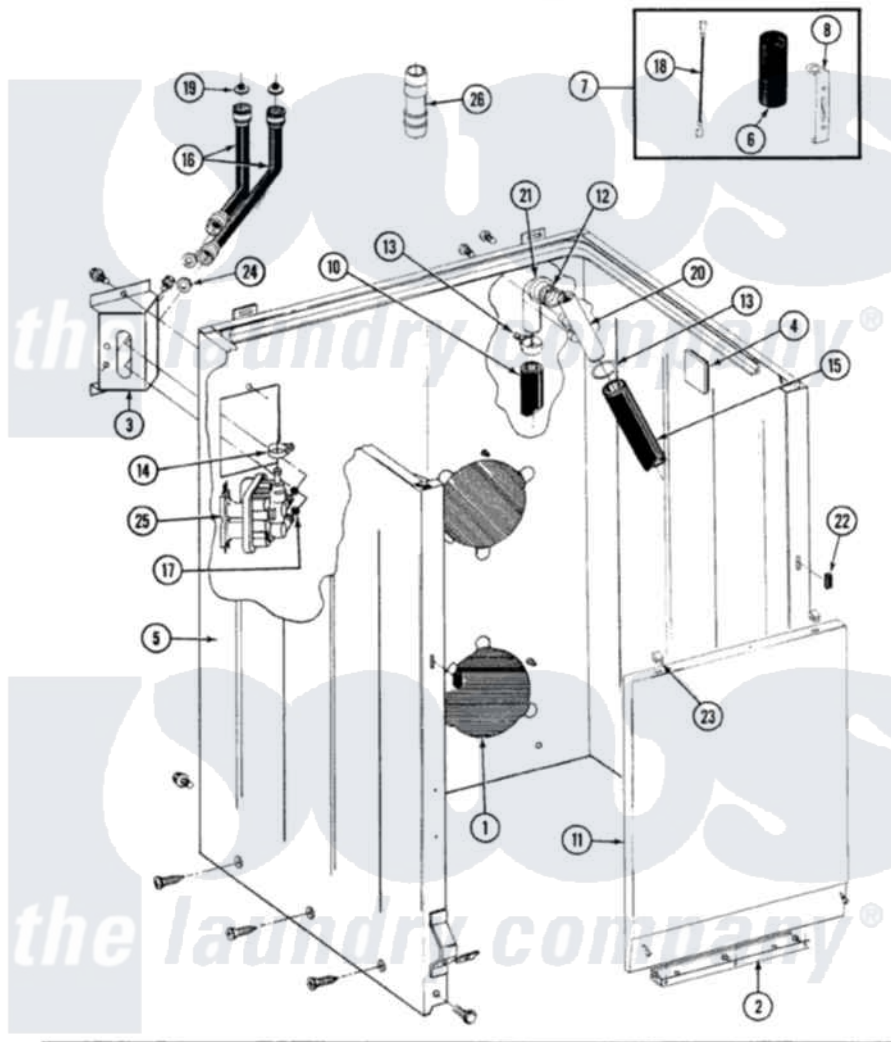

Maytag GA7500 01 - CABINET, WATER VALVE, HOSES & FRNT PANEL

SECTION: CABINET, WATER VALVE, HOSES & FRONT PANEL

MODEL: ALL MODELS

Issue Date: 6/90

32

Maytag Residential Maytag GA7500 Washer Parts Diagram 01 - CABINET, WATER VALVE, HOSES & FRNT PANEL

Click on the part number to view part

Item	Original Part Number	Replaced By	Status	Part Description
1	211878		Not Available	PLATE, ACCESS
2	211294	90767		Screw, 8A X 3/8 HeX Washer Head Tapping
"	213846			Guard, Belt
3	214812	22002361		Bracket, Water Valve
"	212276	W10116760		Screw
4	215058			Pad, Cabinet Bumper
5	204439			Screw And Fstner Assembly
"	203319	22203319		Cabinet
"	203319L		Not Available	(ALMOND)
"	203319M		Not Available	CABINET-HARVEST WHEAT
"	213007			Xfor Cabinet See Cabinet, Back
"	213122	27001200		Screw
"	213121	3400111		Screw, 12-14 X 5/8
6	Y200832			Capacitor

7	206103		Capacitor Kit
8	211149		Clip, Capacitor
9	202861	202860	Inlet Hose Assembly
10	Y059149		(7/8" I.D. CARTON OF 50 FT.)
"	216017		Hose, Drain
"	215279	22003410	Hose, Drain
11	212998	Not Available	PANEL, FRONT (WHT)
"	212998M	Not Available	FRONT PANEL-HARVEST WHEAT
"	212998L	Not Available	FRONT PANEL-ALMOND
12	214765		Gasket, Siphon Break
13	200461	285655	Clamp, Hose
"	200908	285655	Clamp, Hose
14	201575		Clamp, Hose
15	214767	22001448	Hose, Pump
16	200681	21001467	Hose- 10'
"	202860		Inlet Hose Assembly
"	200688	76314	Hose, Inlet 6 Ft. Hose With Elbow
"	200672	76314	Hose, Inlet 6 Ft. Hose With Elbow
"	205828	202860	Inlet Hose Assembly
17	214337	96160	Screen
18	203237		No. 17 Wire With Terminal
19	200961	12001413	Strainer And Washer Kit
20	206638		Siphon Break
"	Y014874		Screw, Idler Arm And Sleeve
21	Y216016	W10116738	Elbow
"	214764	208847	Elbow
22	214376	22002331	Spacer, Front Panel
23	212982	22001650	Fastener, Spring
24	Y013783		Washer, Inlet Hose
25	205613		Water Valve
"	212276	W10116760	Screw
26	Y216015		Coupling, Hose