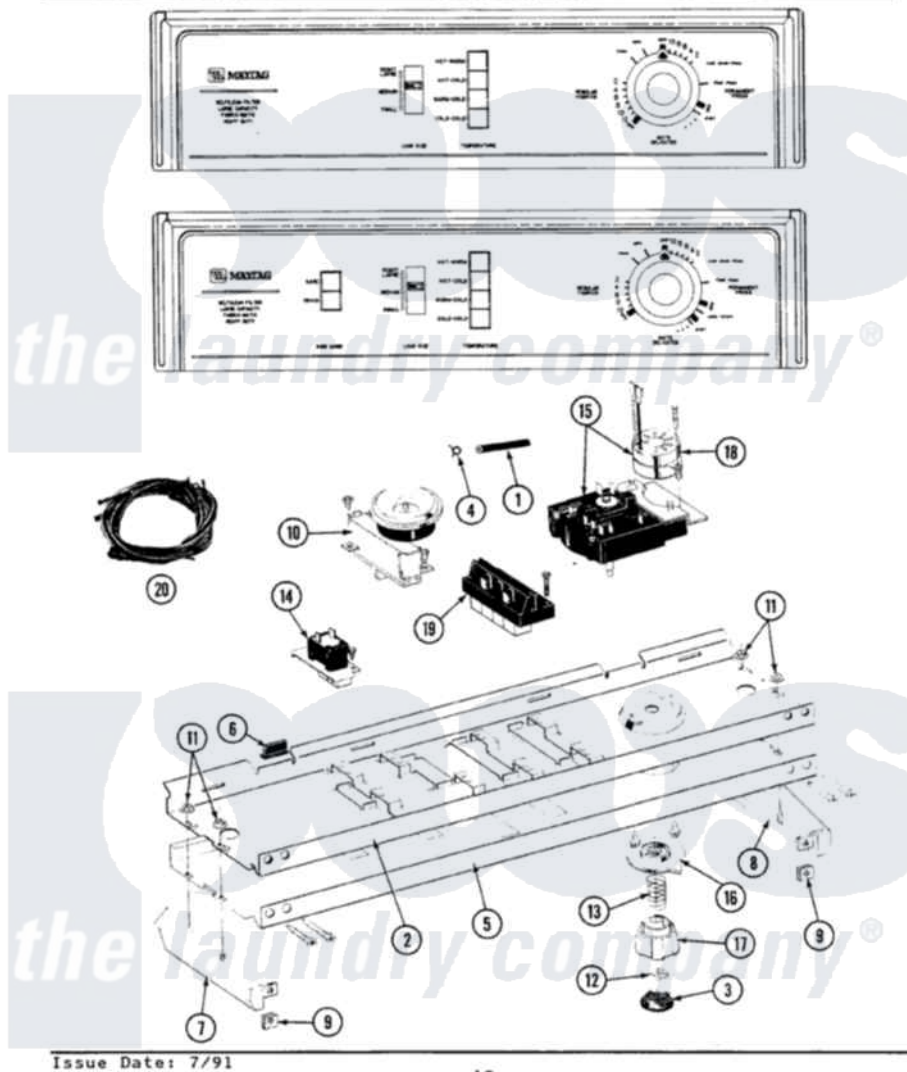

Maytag GA7500 02 - CONTROL PANEL

SECTION: CONTROL PANEL
 MODEL: A7500 A7500S A7500W SERIES 01

Issue Date: 7/91

12

[Maytag Residential Maytag GA7500 Washer Parts Parts Diagram 02 - CONTROL PANEL](#)
 Click on the part number to view part

Item	Original Part Number	Replaced By	Status	Part Description
2	214809			Back Up Plate
"	210932			Screw, No.8 X 9/16 Ctsk Note: Screw, Inlet Duct
3	215821		Not Available	CAP, KNOB
4	410296	596669		Clamp, Manifold
5	210932			Screw, No.8 X 9/16 Ctsk Note: Screw, Inlet Duct
6	214897			Pad, Control Panel
7	207215		Not Available	END CAP LH
8	207216		Not Available	END CAP RH
9	214894			Fastener, End Cap
10	211168	W10139210		Screw, 8-18 X 5/16
"	207362		Not Available	INFINITE LEVEL PRESSURE SWITCH
11	214872			Palnut, End Cap Note: Nut, Lamp Holder
12	211605			Bezel, Timer Dial
13	211065			Spring, Index Wheel

14	207365		2 Button Switch
"	211168	W10139210	Screw, 8-18 X 5/16
15	213966	3400014	Screw
16	215827		Not Available
			TIMER DIAL SKIRT
17	215828		Knob, Timer
18	205033	22205033	Motor- Tim
19	213117	67006908	Screw, Ice Rack
"	207367		Not Available
			TEMP CONTROL SWITCH - 4 BUTTON