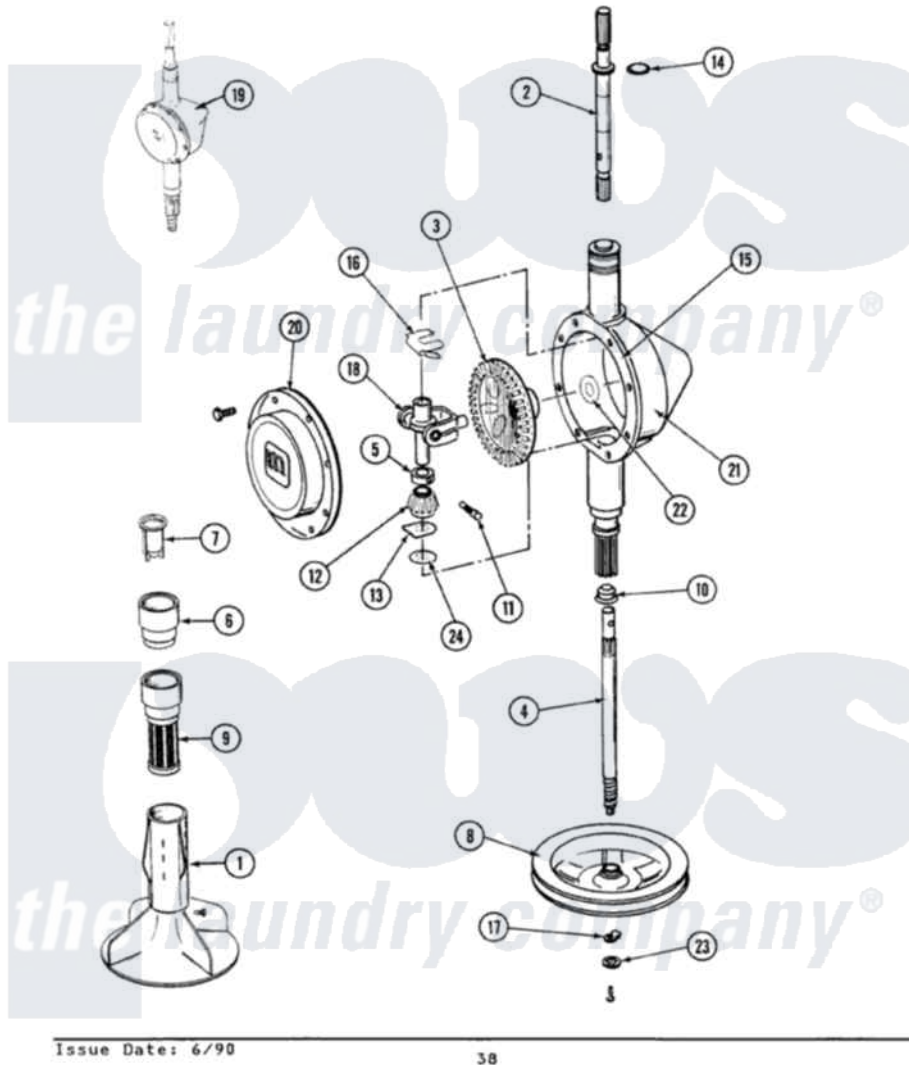

Maytag GA7500 03 - ORBITAL TRANSMISSION

SECTION: ORBITAL TRANSMISSION
MODEL: ALL MODELS

Issue Date: 6/90

38

Maytag Residential Maytag GA7500 Washer Parts Parts Diagram 03 - ORBITAL TRANSMISSION
Click on the part number to view part

Item	Original Part Number	Replaced By	Status	Part Description
2	207153	6-2097820		Kit- Shaft
3	206713	6-2067130		Gear- Beve
4	215411	12001451		Ctr Shaft W/Collar Andkeeper-Sha
5	215415		Not Available	COLLAR, LOWER
8	211059	6-2301530		Pulley
10	206602	207843		Lip Seal Repair Kit
11	Y206629			Pin, Collar
12	215401	W10221114		Pinion
13	215395			Plate, Clutch
14	210690			Seal, Rubber
15	Y058700	675652		Adhesive
16	215581			Spring, Agitator Shaft
17	211375	681582		Screw
"	211089			Lug, Stop Pulley
18	206685	6-2066850		Yoke
19	206708	6-2097790		Transmison

20	206628		Cover, Transmission
"	215417	Not Available	SCREW, TRANSMISSION COVER
21	206625	6-2097790	Transmison
22	215394		Washer, Bevel Gear
23	211090	22003555	Washer, Stop Lug
24	211483	6-2114830	Washer- SP