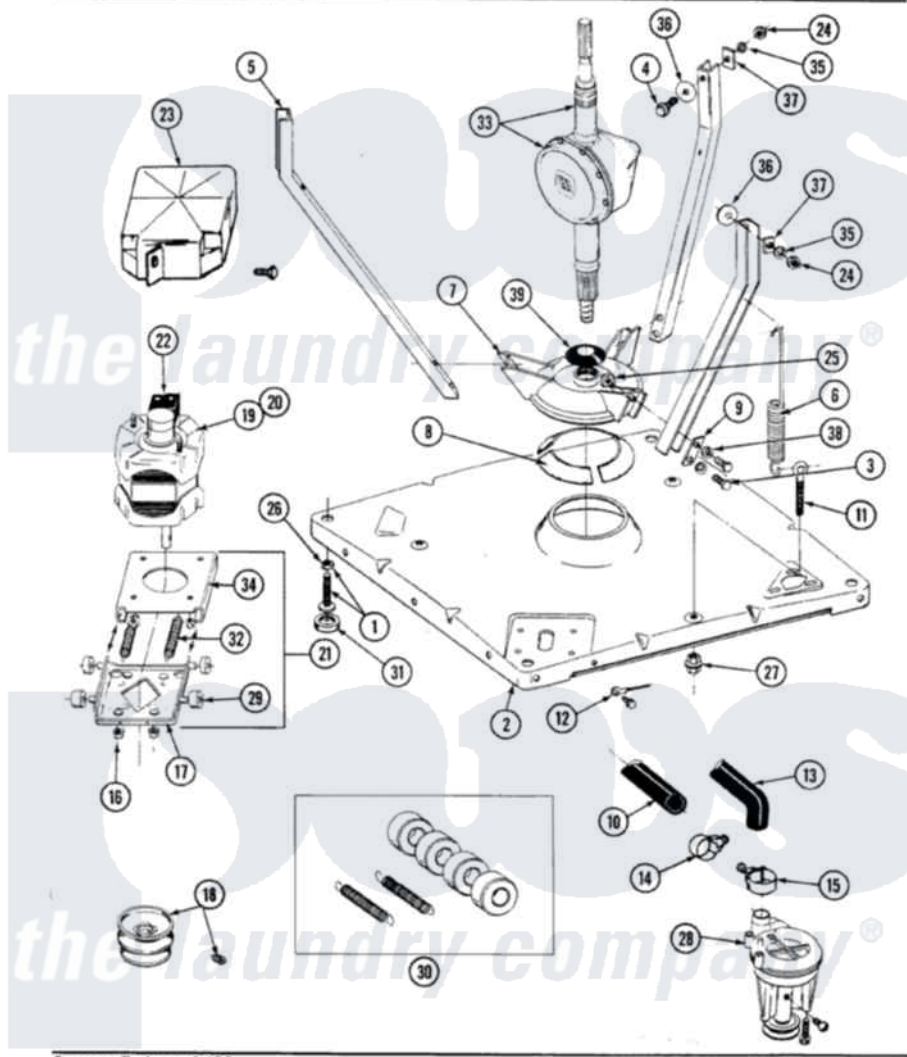

# Maytag GA7800 01 - BASE, PUMP, MOTOR & COMPONENTS

SECTION: BASE, PUMP, MOTOR & COMPONENTS  
 MODEL: ALL MODELS

Issue Date: 6/90

40

Maytag Residential Maytag GA7800 Washer Parts Parts Diagram 01 - BASE, PUMP, MOTOR & COMPONENTS  
 Click on the part number to view part

Item	Original Part Number	Replaced By	Status	Part Description
1	Y302699	<a href="#">22003428</a>		Leg, Adjustable
2	<a href="#">203274</a>			Base With Damper Pads
3	<a href="#">Y015627</a>			Screw- Hex
4	205254	<a href="#">W10175938</a>		Bolt
"	200744	<a href="#">W10175939</a>		Bolt
5	213100		Not Available	PART NOT USED
6	<a href="#">213054</a>			Centering Spring - 3 Used
7	<a href="#">203725</a>			Damper W/Bolt And Clip
8	<a href="#">203956</a>			Damper Pad Kit
9	<a href="#">213073</a>			Washer, Double Brace
10	214767	<a href="#">22001448</a>		Hose, Pump
11	213120	<a href="#">216416</a>		Bolt, Eye/Centering Spring
12	210186	<a href="#">3370225</a>		Screw
"	<a href="#">204807</a>			Ground Wire, Supp. Plte To Top Cover
13	<a href="#">Y212989</a>			Hose, Outer Tub To Pump
14	200461	<a href="#">285655</a>		Clamp, Hose