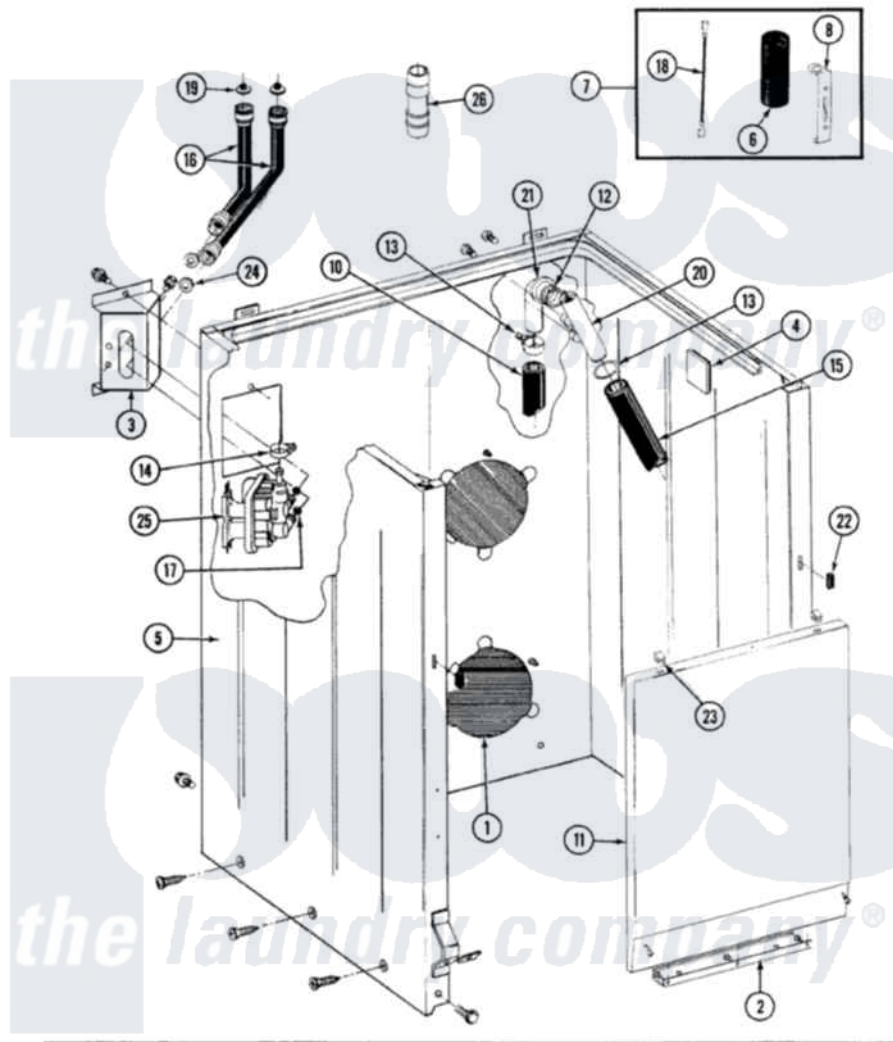

Maytag GA7800 02 - CABINET, WATER VALVE, HOSES & FRNT PANEL

SECTION: CABINET, WATER VALVE, HOSES & FRONT PANEL

MODEL: ALL MODELS

Issue Date: 6/90

32

Maytag Residential Maytag GA7800 Washer Parts Parts Diagram 02 - CABINET, WATER VALVE, HOSES & FRNT PANEL

Click on the part number to view part

Item	Original Part Number	Replaced By	Status	Part Description
1	211294	90767		Screw, 8A X 3/8 HeX Washer Head Tapping
"	211878		Not Available	PLATE, ACCESS
2	211294	90767		Screw, 8A X 3/8 HeX Washer Head Tapping
"	213846			Guard, Belt
3	212276	W10116760		Screw
"	214812	22002361		Bracket, Water Valve
4	215058			Pad, Cabinet Bumper
5	203319M		Not Available	CABINET-HARVEST WHEAT
"	204439			Screw And Fstner Assembly
"	213122	27001200		Screw
"	213121	3400111		Screw, 12-14 X 5/8
"	213007			Xfor Cabinet See Cabinet, Back
6	Y200832			Capacitor
7	206103			Capacitor Kit

8	211149		Clip, Capacitor
9	202861	202860	Inlet Hose Assembly
10	216017		Hose, Drain
"	Y059149		(7/8" I.D. CARTON OF 50 FT.)
"	215279	22003410	Hose, Drain
11	212998M	Not Available	FRONT PANEL-HARVEST WHEAT
12	214765		Gasket, Siphon Break
13	200908	285655	Clamp, Hose
"	200461	285655	Clamp, Hose
14	201575		Clamp, Hose
15	214767	22001448	Hose, Pump
16	200688	76314	Hose, Inlet 6 Ft. Hose With Elbow
"	200672	76314	Hose, Inlet 6 Ft. Hose With Elbow
"	200681	21001467	Hose- 10'
"	202860		Inlet Hose Assembly
"	205828	202860	Inlet Hose Assembly
17	214337	96160	Screen
18	203237		No. 17 Wire With Terminal
19	200961	12001413	Strainer And Washer Kit
20	Y014874		Screw, Idler Arm And Sleeve
"	206638		Siphon Break
21	Y216016	W10116738	Elbow
"	214764	208847	Elbow
22	214376	22002331	Spacer, Front Panel
23	212982	22001650	Fastener, Spring
24	Y013783		Washer, Inlet Hose
25	205613		Water Valve
"	212276	W10116760	Screw
26	Y216015		Coupling, Hose