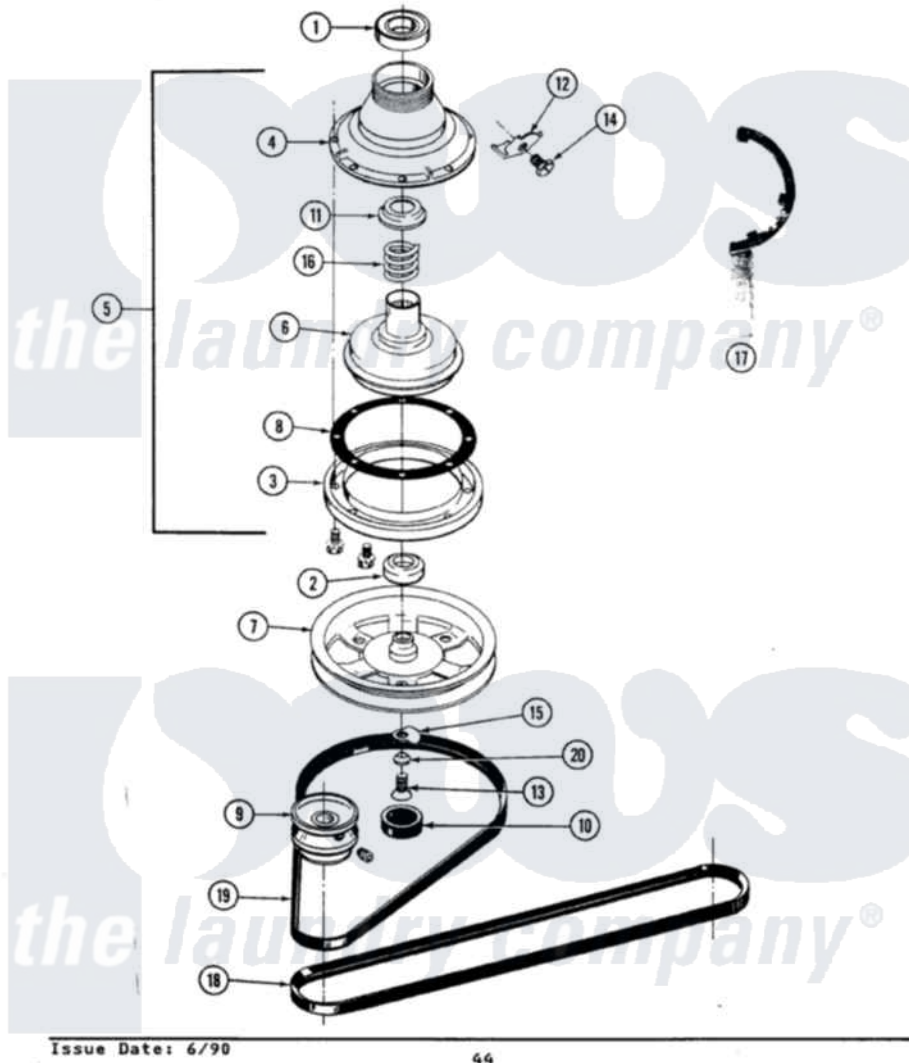

Maytag GA7800 03 - CLUTCH, BRAKE & BELTS

SECTION: CLUTCH, BRAKE & BELTS
 MODEL: ALL MODELS

Maytag [Residential Maytag GA7800 Washer Parts](#) Parts Diagram 03 - CLUTCH, BRAKE & BELTS
 Click on the part number to view part

Item	Original Part Number	Replaced By	Status	Part Description
1	Y200720	22003441		Bearing, Rear
2	200835			Bearing, Brake Rotor
3	211043	6-2011900		Brake Asse
"	211000			SCREW, BRAKE DRUM (HEX HEAD)
4	211045	6-2011900		Brake Asse
5	201190	6-2011900		Brake Asse
6	201126	6-2011900		Brake Asse
7	211059	6-2301530		Pulley
8	211042	6-2011900		Brake Asse
9	Y053241			Set Screw, Motor Pulley
"	200816	6-2008160		Pulley- MO
10	211038		Not Available	CAP, OIL RETAINER
11	211039	6-2011900		Brake Asse
12	213325			Clip, Retaining
13	211375	681582		Screw
14	213326			Bolt, Sems Retaining Clip

15	211089		Lug, Stop Pulley
16	211041	6-2011900	Brake Asse
17	Y038315	038315	Tool
18	211124		Part Not Used
19	211125		V Belt, Drive Pulley
20	211090	22003555	Washer, Stop Lug