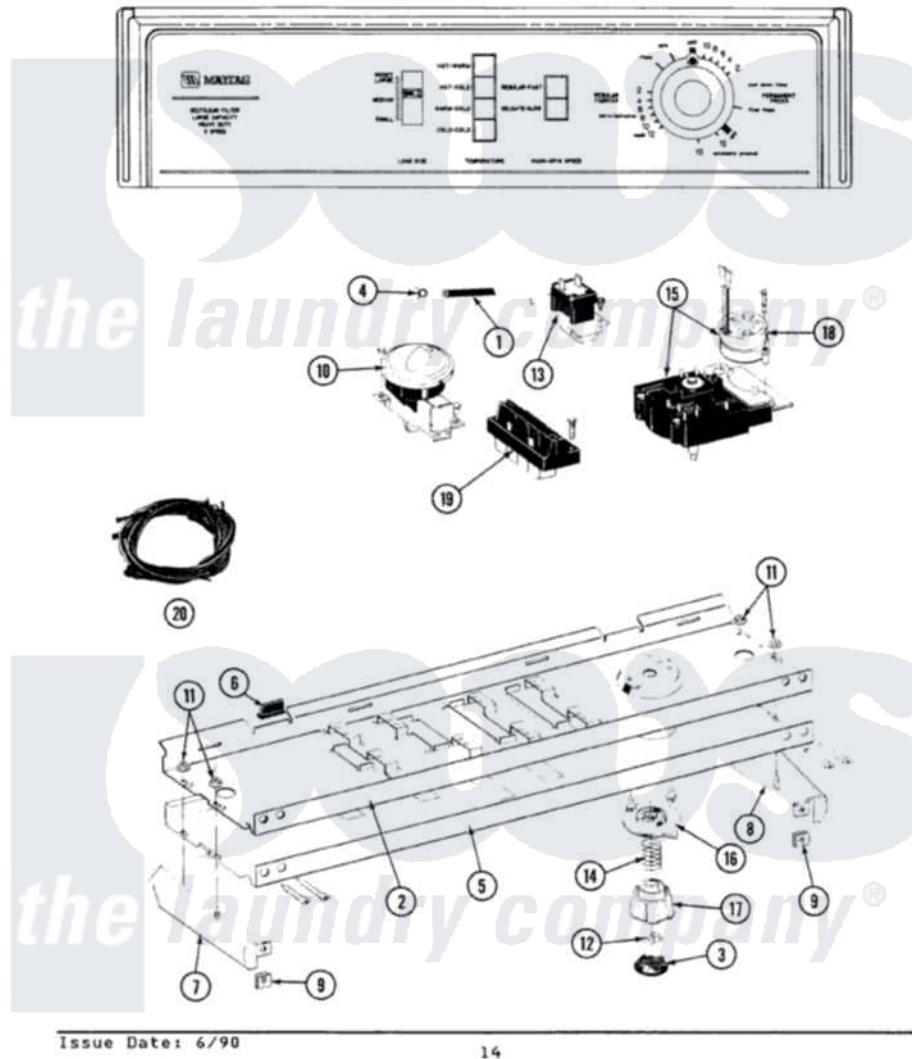

# Maytag GA7800 04 - CONTROL PANEL

SECTION: CONTROL PANEL  
MODEL: A7800

Issue Date: 6/90

14

Maytag [Residential Maytag GA7800 Washer Parts](#) Parts Diagram 04 - CONTROL PANEL  
Click on the part number to view part

Item	Original Part Number	Replaced By	Status	Part Description
1	212942	<a href="#">22001619</a>		Tube, Water Level Switch
2	<a href="#">214809</a>			Back Up Plate
"	<a href="#">210932</a>			Screw, No.8 X 9/16 Ctsk Note: Screw, Inlet Duct
3	215821		Not Available	CAP, KNOB
4	410296	<a href="#">596669</a>		Clamp, Manifold
5	207398		Not Available	CONTROL PANEL
"	<a href="#">210932</a>			Screw, No.8 X 9/16 Ctsk Note: Screw, Inlet Duct
6	<a href="#">214897</a>			Pad, Control Panel
7	207215		Not Available	END CAP LH
8	207216		Not Available	END CAP RH
9	<a href="#">214894</a>			Fastener, End Cap
10	211168	<a href="#">W10139210</a>		Screw, 8-18 X 5/16
"	207362		Not Available	INFINITE LEVEL PRESSURE SWITCH
11	<a href="#">214872</a>			Palnut, End Cap Note: Nut, Lamp Holder

12	<a href="#">211605</a>		Bezel, Timer Dial
13	213117	<a href="#">67006908</a>	Screw, Ice Rack
"	<a href="#">207370</a>		Speed Control Switch - 2 Butto
14	<a href="#">211065</a>		Spring, Index Wheel
15	<a href="#">207373</a>		Timer
"	213966	<a href="#">3400014</a>	Screw
16	215827	Not Available	TIMER DIAL SKIRT
17	<a href="#">215828</a>		Knob, Timer
18	205033	<a href="#">22205033</a>	Motor- Tim
19	213117	<a href="#">67006908</a>	Screw, Ice Rack
"	207367	Not Available	TEMP CONTROL SWITCH - 4 BUTTON
20	207381	Not Available	WIRE HARNESS