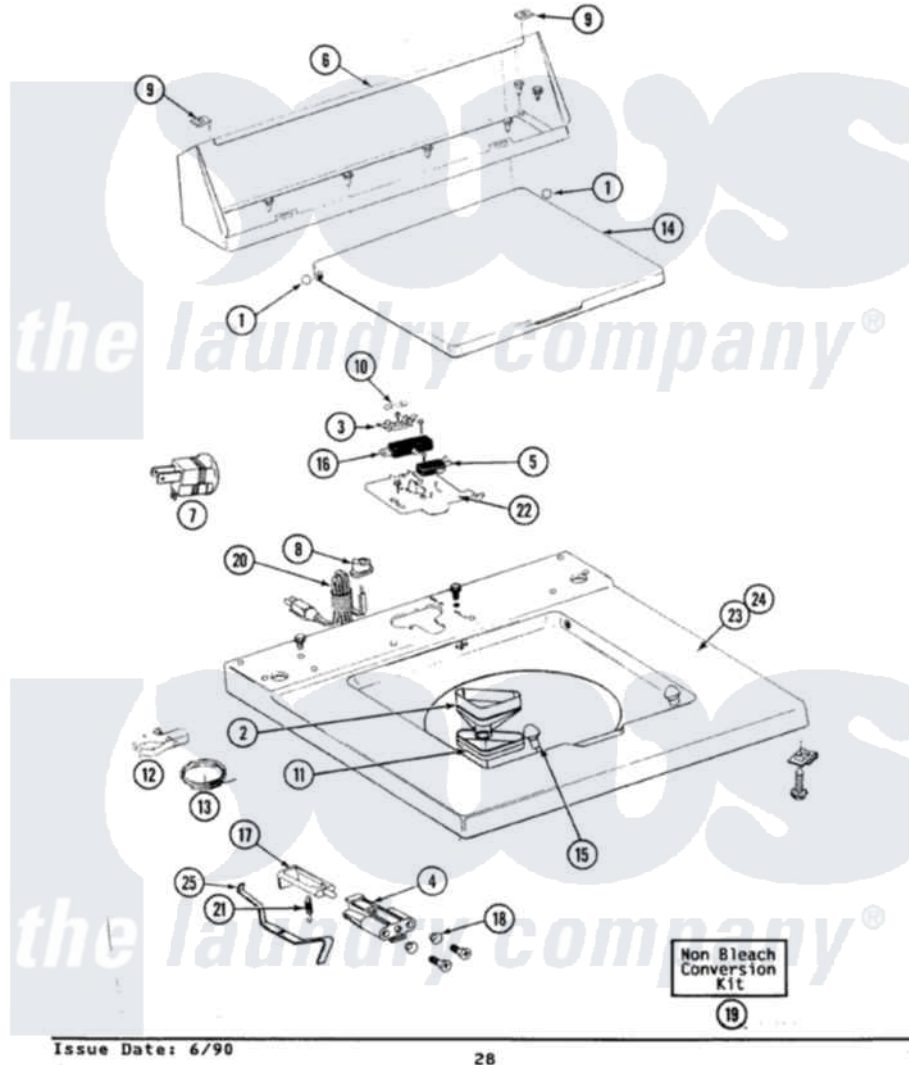

Maytag GA7800 06 - TOP COVER, CONSOLE & LID SWITCH

SECTION: TOP COVER, CONSOLE & LID SWITCH
 MODEL: ALL MODELS

Maytag [Residential Maytag GA7800 Washer Parts](#) Parts Diagram 06 - TOP COVER, CONSOLE & LID SWITCH
 Click on the part number to view part

Item	Original Part Number	Replaced By	Status	Part Description
1	211726			Hinge, Ball Lid
3	215705	Y311711		Screw, Fuse Block
"	207167			Block, Fuse
4	214279	204968		Plunger And Bracket Assembly--W
"	910182	25-7809		Screw, No.6-20 1/2 Flthd Torx
"	216256		Not Available	BRACKET, UNBALANCE
5	912012	3400409		Screw
"	207166			Switch, Check
6	205635M		Not Available	CONSOLE (HVST WHEAT)
"	211294	90767		Screw, 8A X 3/8 HeX Washer Head Tapping
"	Y313559			Screw
7	Y201808			Converter
8	211881			Grommet, Cord Part Not Used-Gas Models Only
9	215075			Fastener, Control Panel To Console

10	207168	22001682	Switch Assembly, Lid W/4amp Fuse
11	214436		Gasket
12	301548		Clamp, Ground Wire
13	311155		Ground Wire And Clamp
14	212073M	Not Available	LID-HARVEST WHEAT
15	212716		Bumper, Lid
16	205415	279347	Switch-Lid
"	213501		Screw, No.6-20 X 1-1/8 Inch
17	215700	Not Available	LID SWITCH PLUNGER
"	208591	Not Available	KIT, PLUNGER & BRACKET
18	211500		Washer, Bracket To Top Cover
19	205997		Non-Bleach Conversion Kit
20	210186	3370225	Screw
"	204590		Cord, Power
21	213720		Spring, Lid Switch
22	207159	489355	Screw, 8 X 1/2
"	Y215699	22001678	Bracket, Switch And Fuse
23	207170M	Not Available	TOP COVER ASSY HVT WHEAT
"	210186	3370225	Screw
"	204445		Screw And Fastener Assembly
24	204445		Screw And Fastener Assembly
"	210186	3370225	Screw
25	215704		Lever, Unbalance