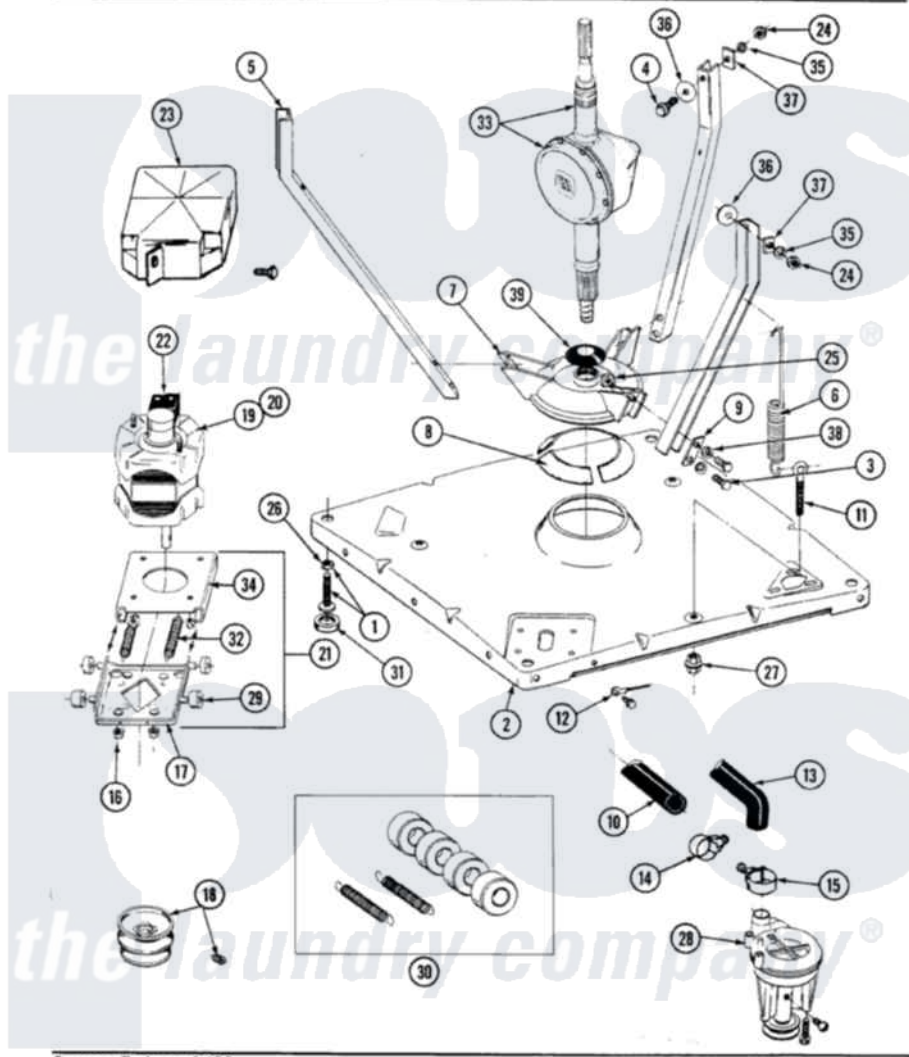

Maytag GA8100 01 - BASE, PUMP, MOTOR & COMPONENTS

SECTION: BASE, PUMP, MOTOR & COMPONENTS
 MODEL: ALL MODELS

Issue Date: 6/90

40

Maytag Residential Maytag GA8100 Washer Parts Parts Diagram 01 - BASE, PUMP, MOTOR & COMPONENTS
 Click on the part number to view part

Item	Original Part Number	Replaced By	Status	Part Description
1	Y302699	22003428		Leg, Adjustable
2	203274			Base With Damper Pads
3	Y015627			Screw- Hex
4	205254	W10175938		Bolt
"	200744	W10175939		Bolt
5	213100		Not Available	PART NOT USED
6	213054			Centering Spring - 3 Used
7	203725			Damper W/Bolt And Clip
8	203956			Damper Pad Kit
9	213073			Washer, Double Brace
10	214767	22001448		Hose, Pump
11	213120	216416		Bolt, Eye/Centering Spring
12	210186	3370225		Screw
"	204807			Ground Wire, Supp. Plte To Top Cover
13	Y212989			Hose, Outer Tub To Pump
14	200461	285655		Clamp, Hose