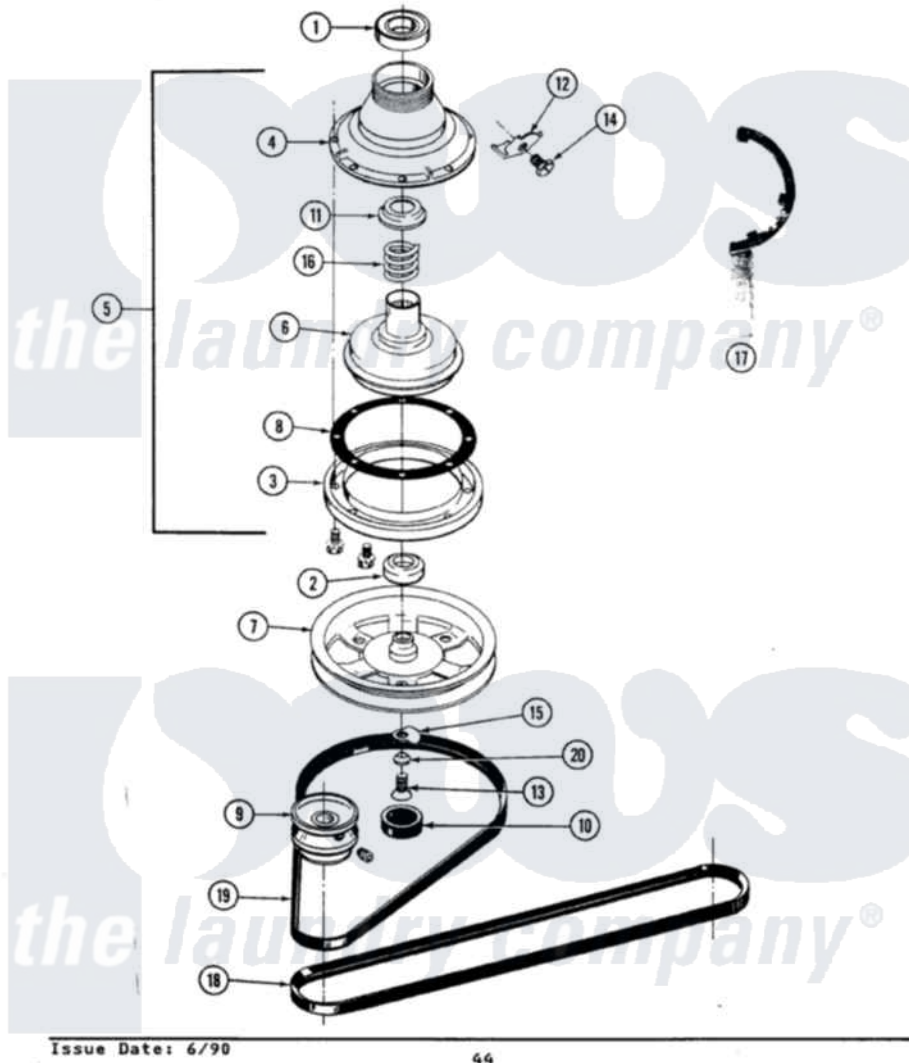

Maytag GA8100 03 - CLUTCH, BRAKE & BELTS

SECTION: CLUTCH, BRAKE & BELTS
 MODEL: ALL MODELS

Maytag [Residential Maytag GA8100 Washer Parts](#) Parts Diagram 03 - CLUTCH, BRAKE & BELTS
 Click on the part number to view part

Item	Original Part Number	Replaced By	Status	Part Description
1	Y200720	22003441		Bearing, Rear
2	200835			Bearing, Brake Rotor
3	211043	6-2011900		Brake Asse
"	211000			SCREW, BRAKE DRUM (HEX HEAD)
4	211045	6-2011900		Brake Asse
5	201190	6-2011900		Brake Asse
6	201126	6-2011900		Brake Asse
7	211059	6-2301530		Pulley
8	211042	6-2011900		Brake Asse
9	Y053241			Set Screw, Motor Pulley
"	200816	6-2008160		Pulley- MO
10	211038		Not Available	CAP, OIL RETAINER
11	211039	6-2011900		Brake Asse
12	213325			Clip, Retaining
13	211375	681582		Screw
14	213326			Bolt, Sems Retaining Clip

15	211089		Lug, Stop Pulley
16	211041	6-2011900	Brake Asse
17	Y038315	038315	Tool
18	211124		Part Not Used
19	211125		V Belt, Drive Pulley
20	211090	22003555	Washer, Stop Lug