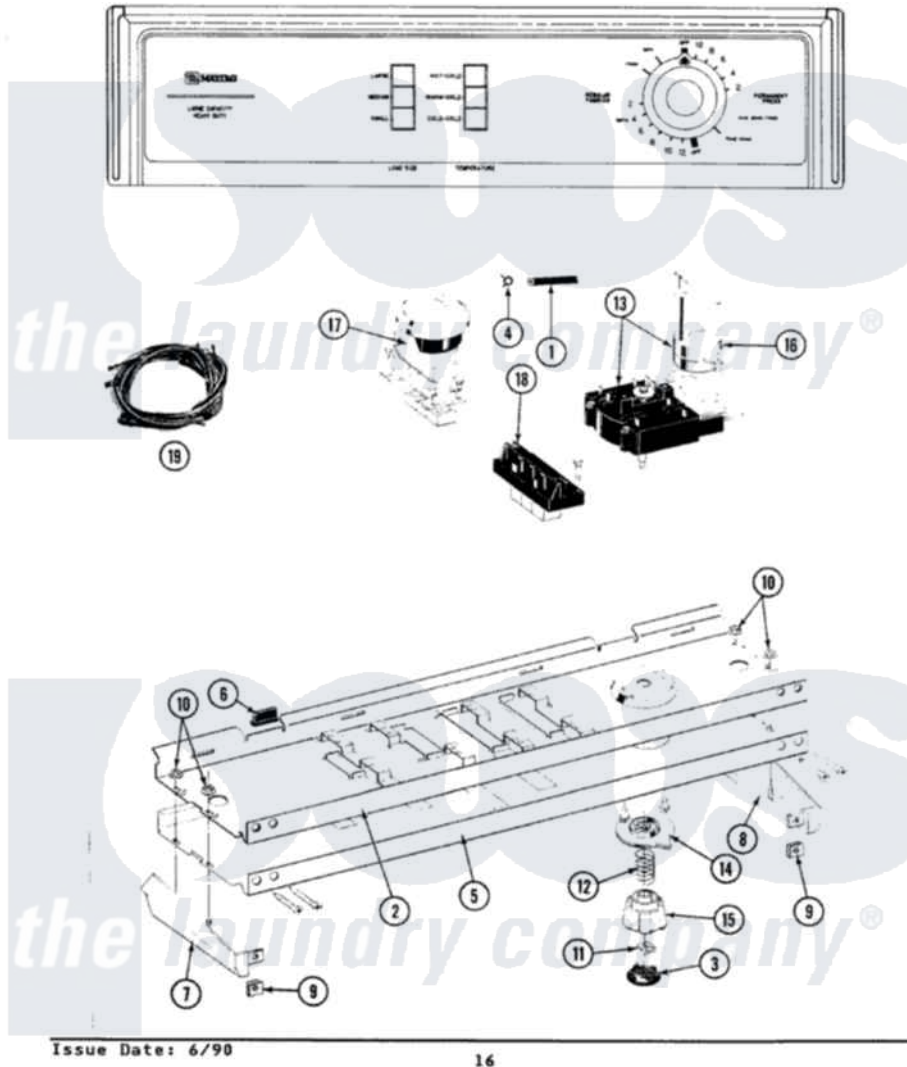

Maytag GA8100 04 - CONTROL PANEL

SECTION: CONTROL PANEL
MODEL: A8100

Issue Date: 6/90

16

Maytag [Residential Maytag GA8100 Washer Parts](#) Parts Diagram 04 - CONTROL PANEL
Click on the part number to view part

Item	Original Part Number	Replaced By	Status	Part Description
1	212942	22001619		Tube, Water Level Switch
2	214818			Back Up Plate
"	210932			Screw, No.8 X 9/16 Ctsk Note: Screw, Inlet Duct
3	215821		Not Available	CAP, KNOB
4	410296	596669		Clamp, Manifold
5	207606		Not Available	CONTROL PANEL
"	210932			Screw, No.8 X 9/16 Ctsk Note: Screw, Inlet Duct
6	214897			Pad, Control Panel
7	207215		Not Available	END CAP LH
8	207216		Not Available	END CAP RH
9	214894			Fastener, End Cap
10	214872			Palnut, End Cap Note: Nut, Lamp Holder
11	211605			Bezel, Timer Dial
12	211065			Spring, Index Wheel