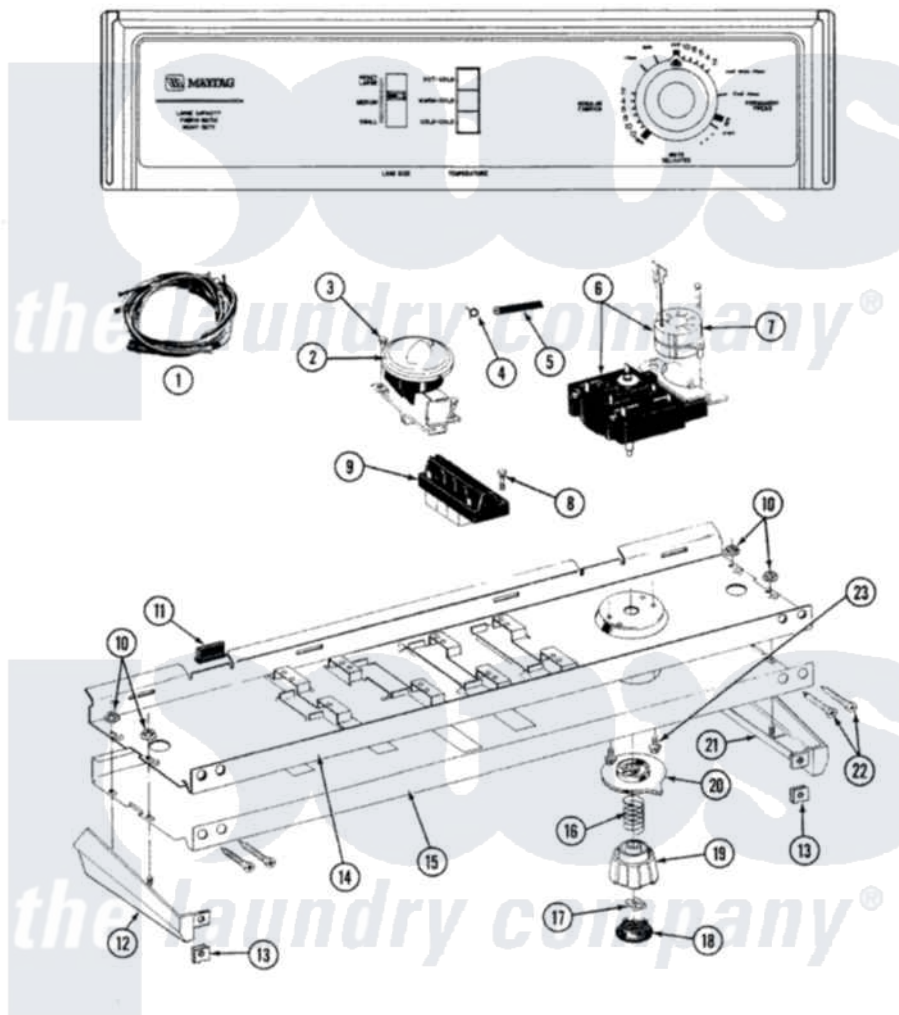

# Maytag GA8120 04 - CONTROL PANEL

SECTION: CONTROL PANEL  
MODEL: A8120

P/N 16000168

Issue Date: 5/91

2

Maytag [Residential Maytag GA8120 Washer Parts](#) Parts Diagram 04 - CONTROL PANEL  
Click on the part number to view part

Item	Original Part Number	Replaced By	Status	Part Description
1	<a href="#">207383</a>			Wire Harness
2	207362		Not Available	INFINITE LEVEL PRESSURE SWITCH
3	211168	<a href="#">W10139210</a>		Screw, 8-18 X 5/16
4	410296	<a href="#">596669</a>		Clamp, Manifold
5	212942	<a href="#">22001619</a>		Tube, Water Level Switch
6	207377		Not Available	TIMER
7	205033	<a href="#">22205033</a>		Motor- Tim
8	213117	<a href="#">67006908</a>		Screw, Ice Rack
9	207368		Not Available	TEMP CONTROL SWITCH - 3 BUTTON
10	<a href="#">214872</a>			Palnut, End Cap Note: Nut, Lamp Holder
11	<a href="#">214897</a>			Pad, Control Panel
12	207215		Not Available	END CAP LH
13	<a href="#">214894</a>			Fastener, End Cap
14	<a href="#">214818</a>			Back Up Plate

15	207605	Not Available	CONTROL PANEL
16	<a href="#">211065</a>		Spring, Index Wheel
17	<a href="#">211605</a>		Bezel, Timer Dial
18	215821	Not Available	CAP, KNOB
19	<a href="#">215828</a>		Knob, Timer
20	215827	Not Available	TIMER DIAL SKIRT
21	207216	Not Available	END CAP RH
22	<a href="#">210932</a>		Screw, No.8 X 9/16 Ctsk Note: Screw, Inlet Duct
23	213966	<a href="#">3400014</a>	Screw