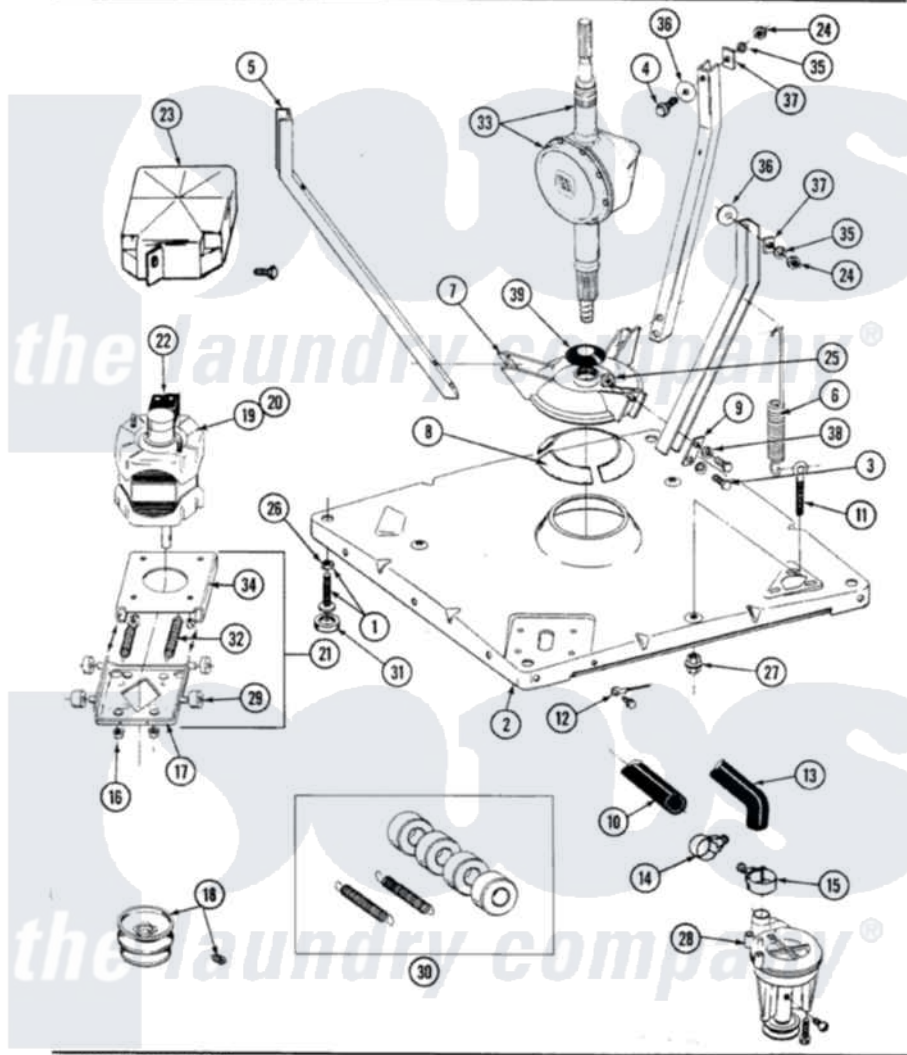

# Maytag GA8140 01 - BASE, PUMP, MOTOR & COMPONENTS

SECTION: BASE, PUMP, MOTOR & COMPONENTS  
 MODEL: ALL MODELS

Issue Date: 6/90

40

Maytag Residential Maytag GA8140 Washer Parts Parts Diagram 01 - BASE, PUMP, MOTOR & COMPONENTS  
 Click on the part number to view part

Item	Original Part Number	Replaced By	Status	Part Description
1	Y302699	<a href="#">22003428</a>		Leg, Adjustable
2	<a href="#">203274</a>			Base With Damper Pads
3	<a href="#">Y015627</a>			Screw- Hex
4	205254	<a href="#">W10175938</a>		Bolt
"	200744	<a href="#">W10175939</a>		Bolt
5	213100		Not Available	PART NOT USED
6	<a href="#">213054</a>			Centering Spring - 3 Used
7	<a href="#">203725</a>			Damper W/Bolt And Clip
8	<a href="#">203956</a>			Damper Pad Kit
9	<a href="#">213073</a>			Washer, Double Brace
10	214767	<a href="#">22001448</a>		Hose, Pump
11	213120	<a href="#">216416</a>		Bolt, Eye/Centering Spring
12	210186	<a href="#">3370225</a>		Screw
"	<a href="#">204807</a>			Ground Wire, Supp. Plte To Top Cover
13	<a href="#">Y212989</a>			Hose, Outer Tub To Pump
14	200461	<a href="#">285655</a>		Clamp, Hose