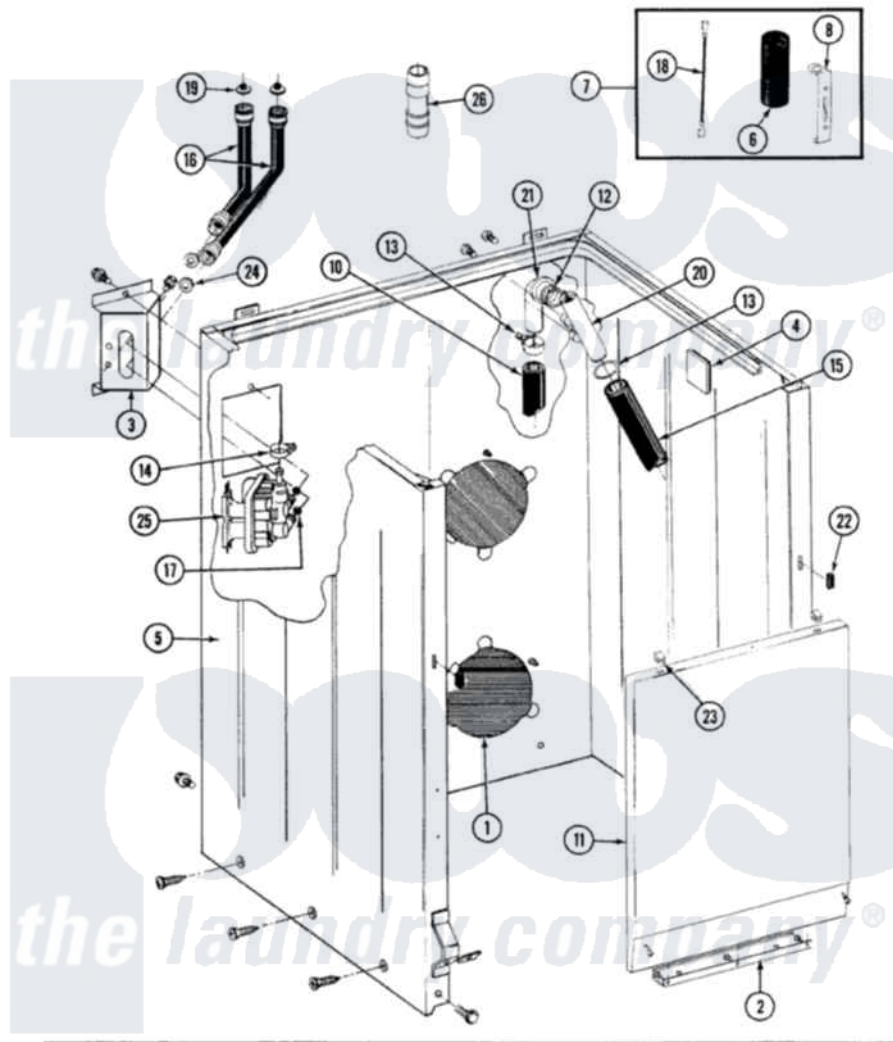

Maytag GA8140 02 - CABINET, WATER VALVE, HOSES & FRNT PANEL

SECTION: CABINET, WATER VALVE, HOSES & FRONT PANEL

MODEL: ALL MODELS

Issue Date: 6/90

32

Maytag Residential Maytag GA8140 Washer Parts Parts Diagram 02 - CABINET, WATER VALVE, HOSES & FRNT PANEL

Click on the part number to view part

Item	Original Part Number	Replaced By	Status	Part Description
1	211294	90767		Screw, 8A X 3/8 HeX Washer Head Tapping
"	211878		Not Available	PLATE, ACCESS
2	211294	90767		Screw, 8A X 3/8 HeX Washer Head Tapping
"	213846			Guard, Belt
3	212276	W10116760		Screw
"	214812	22002361		Bracket, Water Valve
4	215058			Pad, Cabinet Bumper
5	203319M		Not Available	CABINET-HARVEST WHEAT
"	204439			Screw And Fstner Assembly
"	213122	27001200		Screw
"	213121	3400111		Screw, 12-14 X 5/8
"	213007			Xfor Cabinet See Cabinet, Back
6	Y200832			Capacitor
7	206103			Capacitor Kit

8	211149		Clip, Capacitor
9	202861	202860	Inlet Hose Assembly
10	216017		Hose, Drain
"	Y059149		(7/8" I.D. CARTON OF 50 FT.)
"	215279	22003410	Hose, Drain
11	212998M	Not Available	FRONT PANEL-HARVEST WHEAT
12	214765		Gasket, Siphon Break
13	200908	285655	Clamp, Hose
"	200461	285655	Clamp, Hose
14	201575		Clamp, Hose
15	214767	22001448	Hose, Pump
16	200688	76314	Hose, Inlet 6 Ft. Hose With Elbow
"	200672	76314	Hose, Inlet 6 Ft. Hose With Elbow
"	200681	21001467	Hose- 10'
"	202860		Inlet Hose Assembly
"	205828	202860	Inlet Hose Assembly
17	214337	96160	Screen
18	203237		No. 17 Wire With Terminal
19	200961	12001413	Strainer And Washer Kit
20	Y014874		Screw, Idler Arm And Sleeve
"	206638		Siphon Break
21	Y216016	W10116738	Elbow
"	214764	208847	Elbow
22	214376	22002331	Spacer, Front Panel
23	212982	22001650	Fastener, Spring
24	Y013783		Washer, Inlet Hose
25	205613		Water Valve
"	212276	W10116760	Screw
26	Y216015		Coupling, Hose