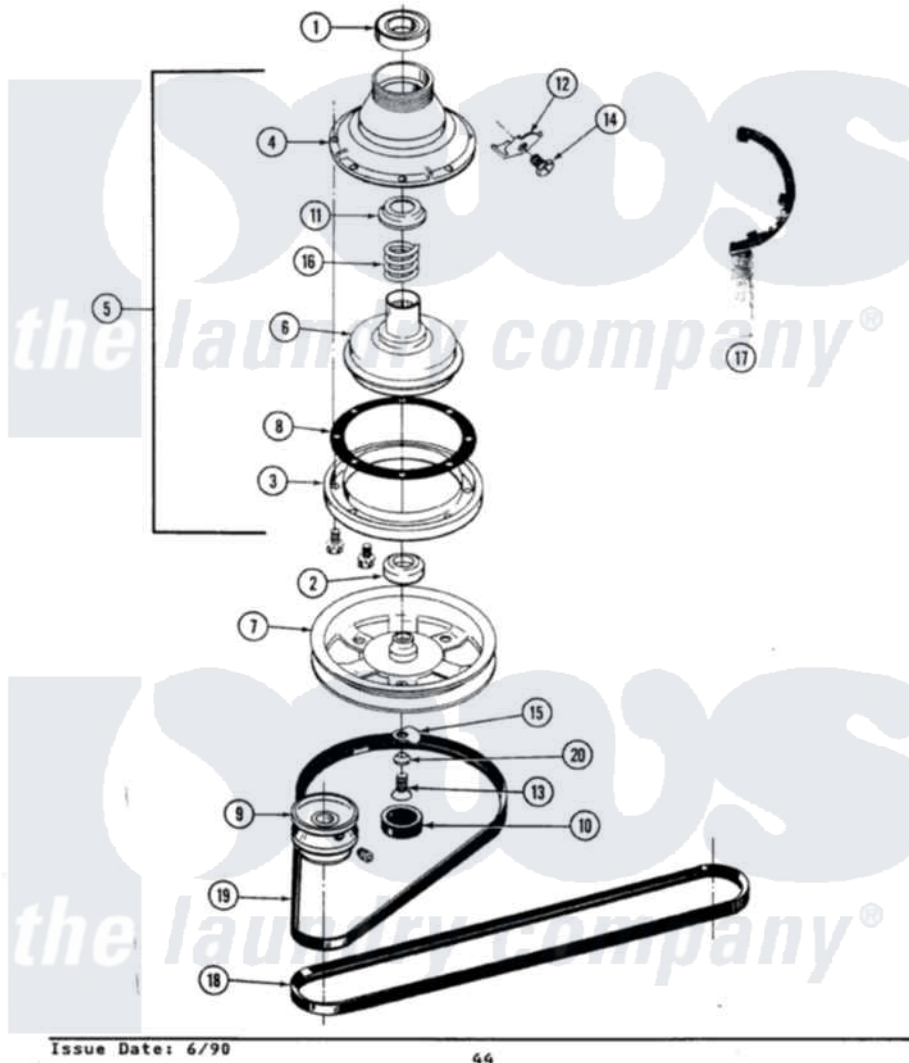

# Maytag GA8140 03 - CLUTCH, BRAKE & BELTS

SECTION: CLUTCH, BRAKE & BELTS  
 MODEL: ALL MODELS

Maytag [Residential Maytag GA8140 Washer Parts](#) Parts Diagram 03 - CLUTCH, BRAKE & BELTS  
 Click on the part number to view part

Item	Original Part Number	Replaced By	Status	Part Description
1	Y200720	<a href="#">22003441</a>		Bearing, Rear
2	<a href="#">200835</a>			Bearing, Brake Rotor
3	211043	<a href="#">6-2011900</a>		Brake Asse
"	211000			SCREW, BRAKE DRUM (HEX HEAD)
4	211045	<a href="#">6-2011900</a>		Brake Asse
5	201190	<a href="#">6-2011900</a>		Brake Asse
6	201126	<a href="#">6-2011900</a>		Brake Asse
7	211059	<a href="#">6-2301530</a>		Pulley
8	211042	<a href="#">6-2011900</a>		Brake Asse
9	<a href="#">Y053241</a>			Set Screw, Motor Pulley
"	200816	<a href="#">6-2008160</a>		Pulley- MO
10	211038		Not Available	CAP, OIL RETAINER
11	211039	<a href="#">6-2011900</a>		Brake Asse
12	<a href="#">213325</a>			Clip, Retaining
13	211375	<a href="#">681582</a>		Screw
14	<a href="#">213326</a>			Bolt, Sems Retaining Clip

15	<a href="#">211089</a>		Lug, Stop Pulley
16	211041	<a href="#">6-2011900</a>	Brake Asse
17	Y038315	<a href="#">038315</a>	Tool
18	<a href="#">211124</a>		Part Not Used
19	<a href="#">211125</a>		V Belt, Drive Pulley
20	211090	<a href="#">22003555</a>	Washer, Stop Lug