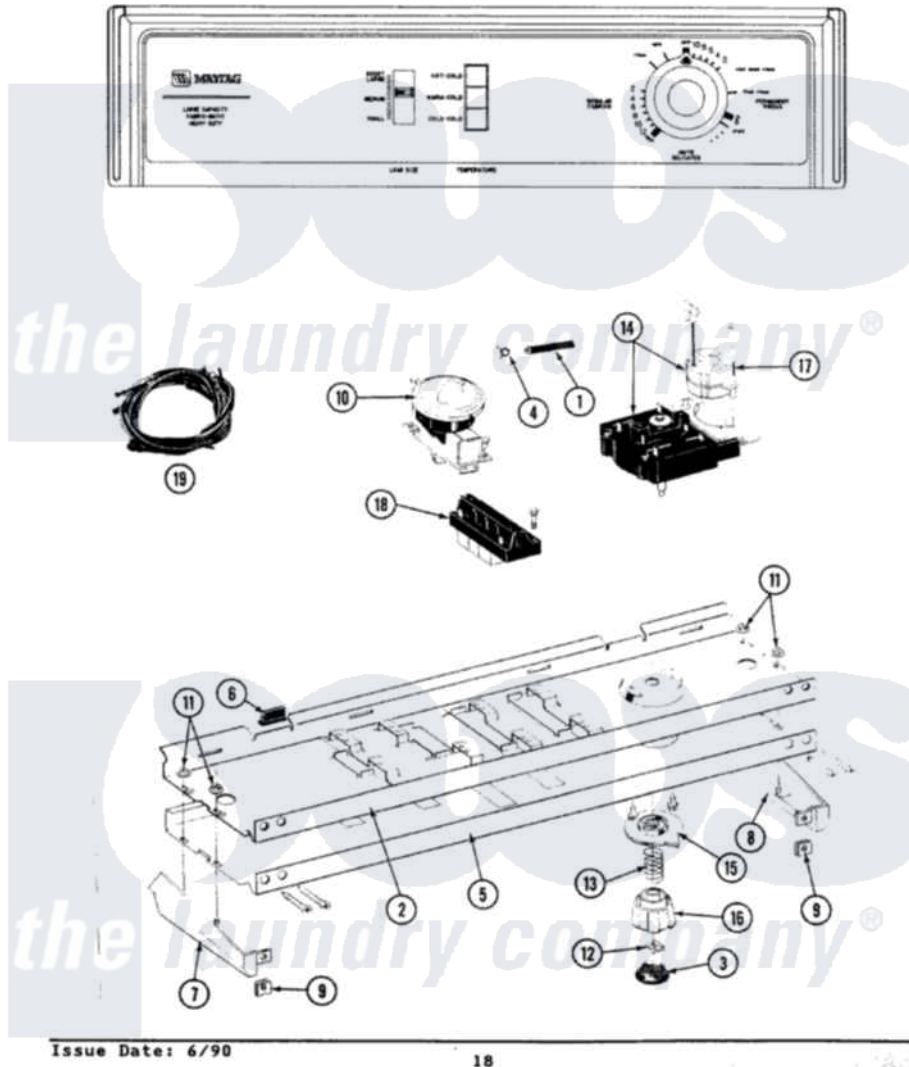

Maytag GA8140 04 - CONTROL PANEL

SECTION: CONTROL PANEL

MODEL: A8140

Issue Date: 6/90

18

Maytag [Residential Maytag GA8140 Washer Parts](#) Parts Diagram 04 - CONTROL PANEL

[Click on the part number to view part](#)

Item	Original Part Number	Replaced By	Status	Part Description
1	212942	22001619		Tube, Water Level Switch
2	214809			Back Up Plate
"	210932			Screw, No.8 X 9/16 Ctsk Note: Screw, Inlet Duct
3	215821		Not Available	CAP, KNOB
4	410296	596669		Clamp, Manifold
5	207605		Not Available	CONTROL PANEL
"	210932			Screw, No.8 X 9/16 Ctsk Note: Screw, Inlet Duct
6	214897			Pad, Control Panel
7	207215		Not Available	END CAP LH
8	207216		Not Available	END CAP RH
9	214894			Fastener, End Cap
10	211168	W10139210		Screw, 8-18 X 5/16
"	207362		Not Available	INFINITE LEVEL PRESSURE SWITCH
11	214872			Palnut, End Cap Note: Nut, Lamp Holder

12	211605		Bezel, Timer Dial
13	211065		Spring, Index Wheel
14	207377	Not Available	TIMER
"	213966	3400014	Screw
15	215827	Not Available	TIMER DIAL SKIRT
16	215828		Knob, Timer
17	205033	22205033	Motor- Tim
18	213117	67006908	Screw, Ice Rack
"	207368	Not Available	TEMP CONTROL SWITCH - 3 BUTTON
NI	207383		Wire Harness