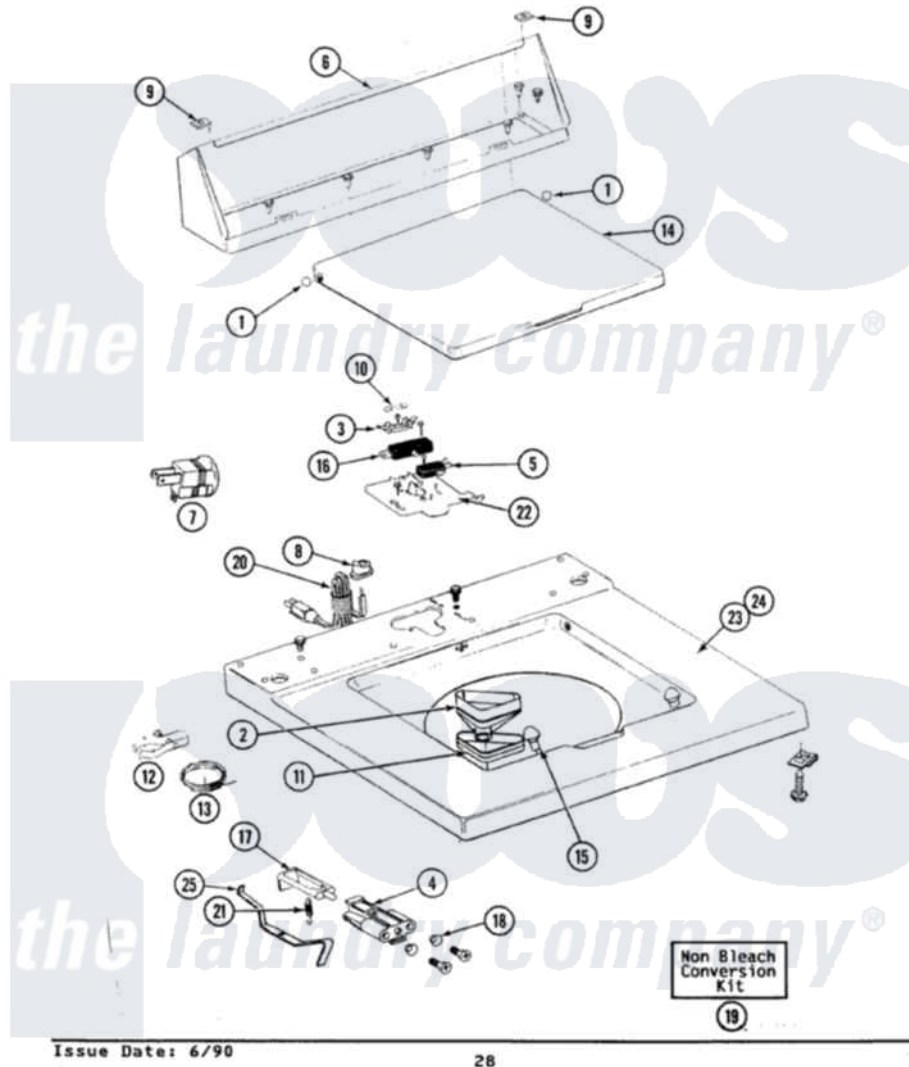

Maytag GA8140 06 - TOP COVER, CONSOLE & LID SWITCH

SECTION: TOP COVER, CONSOLE & LID SWITCH
 MODEL: ALL MODELS

Issue Date: 6/90

28

Maytag Residential Maytag GA8140 Washer Parts Parts Diagram 06 - TOP COVER, CONSOLE & LID SWITCH
 Click on the part number to view part

Item	Original Part Number	Replaced By	Status	Part Description
1	211726			Hinge, Ball Lid
3	215705	Y311711		Screw, Fuse Block
"	207167			Block, Fuse
4	216256		Not Available	BRACKET, UNBALANCE
"	910182	25-7809		Screw, No.6-20 1/2 Flthd Torx
"	214279	204968		Plunger And Bracket Assembly--W
5	912012	3400409		Screw
"	207166			Switch, Check
6	205635M		Not Available	CONSOLE (HVST WHEAT)
"	211294	90767		Screw, 8A X 3/8 HeX Washer Head Tapping
"	Y313559			Screw
7	Y201808			Converter
8	211881			Grommet, Cord Part Not Used-Gas Models Only
9	215075			Fastener, Control Panel To Console

10	207168	22001682	Switch Assembly, Lid W/4amp Fuse
11	214436		Gasket
12	301548		Clamp, Ground Wire
13	311155		Ground Wire And Clamp
14	212073M	Not Available	LID-HARVEST WHEAT
15	212716		Bumper, Lid
16	213501		Screw, No.6-20 X 1-1/8 Inch
"	205415	279347	Switch-Lid
17	215700	Not Available	LID SWITCH PLUNGER
"	208591	Not Available	KIT, PLUNGER & BRACKET
18	211500		Washer, Bracket To Top Cover
19	205997		Non-Bleach Conversion Kit
20	210186	3370225	Screw
"	204590		Cord, Power
21	213720		Spring, Lid Switch
22	207159	489355	Screw, 8 X 1/2
"	Y215699	22001678	Bracket, Switch And Fuse
23	210186	3370225	Screw
"	204445		Screw And Fastener Assembly
"	207170M	Not Available	TOP COVER ASSY HVT WHEAT
25	215704		Lever, Unbalance