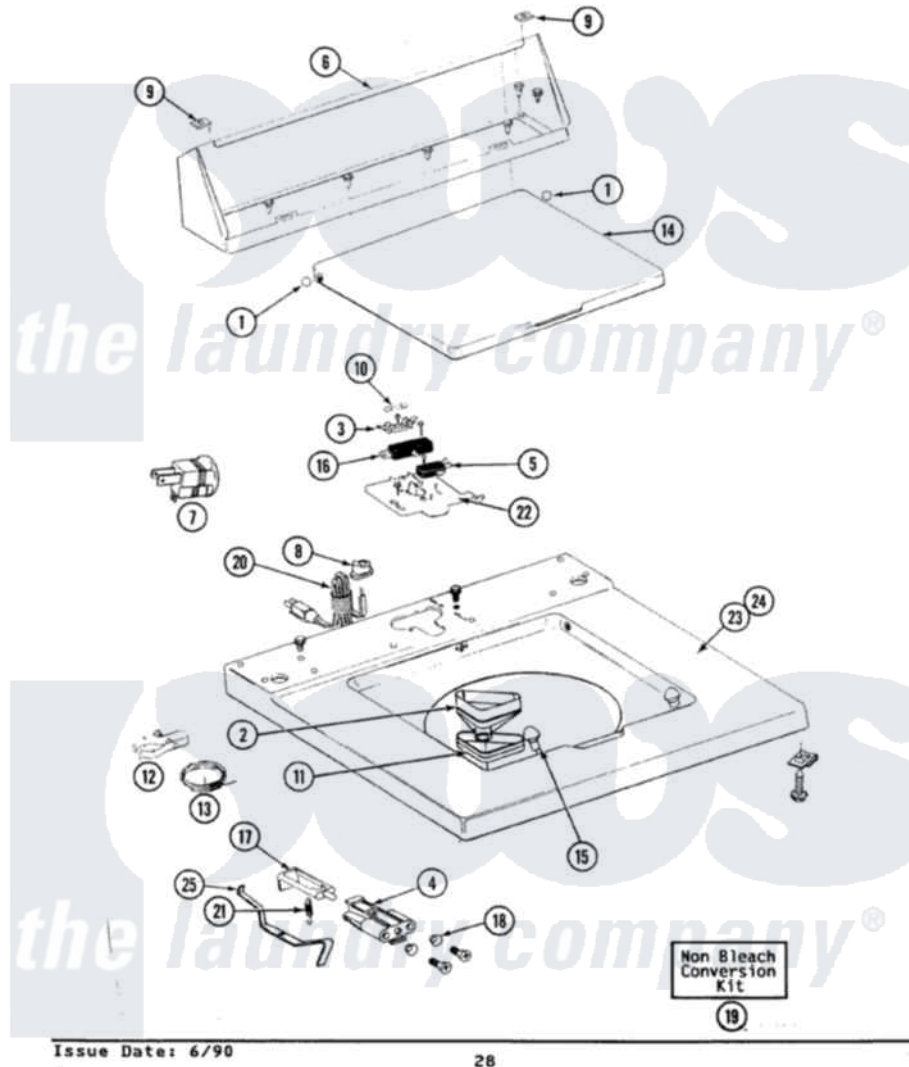

# Maytag GA8200 06 - TOP COVER, CONSOLE & LID SWITCH

SECTION: TOP COVER, CONSOLE & LID SWITCH

MODEL: ALL MODELS

Issue Date: 6/90

28

Maytag [Residential Maytag GA8200 Washer Parts](#) Parts Diagram 06 - TOP COVER, CONSOLE & LID SWITCH  
 Click on the part number to view part

Item	Original Part Number	Replaced By	Status	Part Description
1	<a href="#">211726</a>			Hinge, Ball Lid
3	215705	<a href="#">Y311711</a>		Screw, Fuse Block
"	<a href="#">207167</a>			Block, Fuse
4	214279	<a href="#">204968</a>		Plunger And Bracket Assembly--W
"	910182	<a href="#">25-7809</a>		Screw, No.6-20 1/2 Flthd Torx
"	216256		Not Available	BRACKET, UNBALANCE
5	912012	<a href="#">3400409</a>		Screw
"	<a href="#">207166</a>			Switch, Check
6	205635M		Not Available	CONSOLE (HVST WHEAT)
"	211294	<a href="#">90767</a>		Screw, 8A X 3/8 HeX Washer Head Tapping
"	<a href="#">Y313559</a>			Screw
7	<a href="#">Y201808</a>			Converter
8	<a href="#">211881</a>			Grommet, Cord Part Not Used-Gas Models Only
9	<a href="#">215075</a>			Fastener, Control Panel To Console