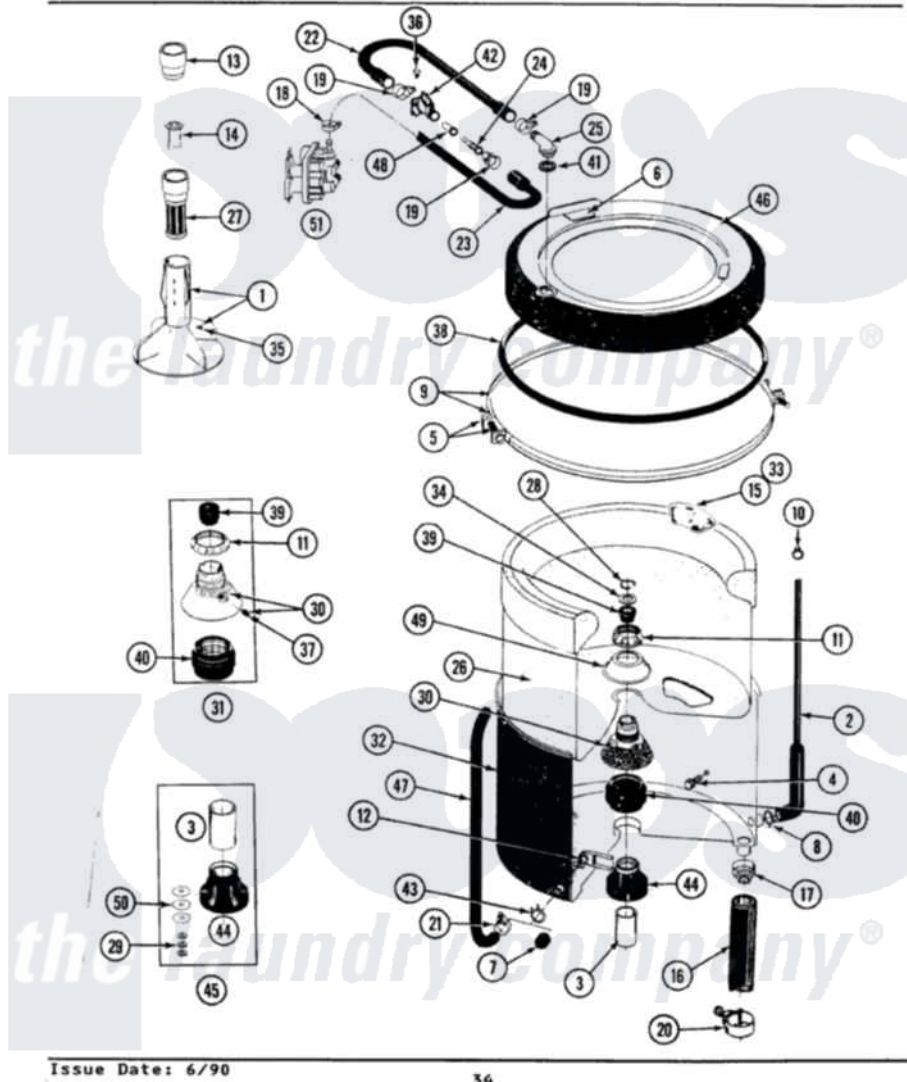

# Maytag GA8200 07 - TUB, AGITATOR, MOUNTING STEM & SEAL

SECTION: TUB, AGITATOR, MOUNTING STEM & SEAL  
 MODEL: ALL MODELS

Issue Date: 6/90

34

Maytag Residential Maytag GA8200 Washer Parts Parts Diagram 07 - TUB, AGITATOR, MOUNTING STEM & SEAL  
 Click on the part number to view part

Item	Original Part Number	Replaced By	Status	Part Description
1	<a href="#">207538</a>			Agitator W/Lock Screw
2	212942	<a href="#">22001619</a>		Tube, Water Level Switch
3	<a href="#">211130</a>			Bearing Liner, Tub Bearing
4	200744	<a href="#">W10175939</a>		Bolt
"	205254	<a href="#">W10175938</a>		Bolt
5	<a href="#">205529</a>			Nut And Bolt Kit For Tub Clam
6	<a href="#">215232</a>			Bumper, Unbalance
8	<a href="#">211641</a>			Clamp, 1-1/16"
9	<a href="#">200846</a>			Clamp - Tub Cover
10	410296	<a href="#">596669</a>		Clamp, Manifold
11	211047	<a href="#">6-2110472</a>		Nut- Clamp
12	<a href="#">214434</a>			Spout, Deflector
14	<a href="#">215733</a>			Dispensing Cup
16	<a href="#">Y212989</a>			Hose, Outer Tub To Pump
17	200900	<a href="#">616099</a>		Clamp
18	<a href="#">201575</a>			Clamp, Hose