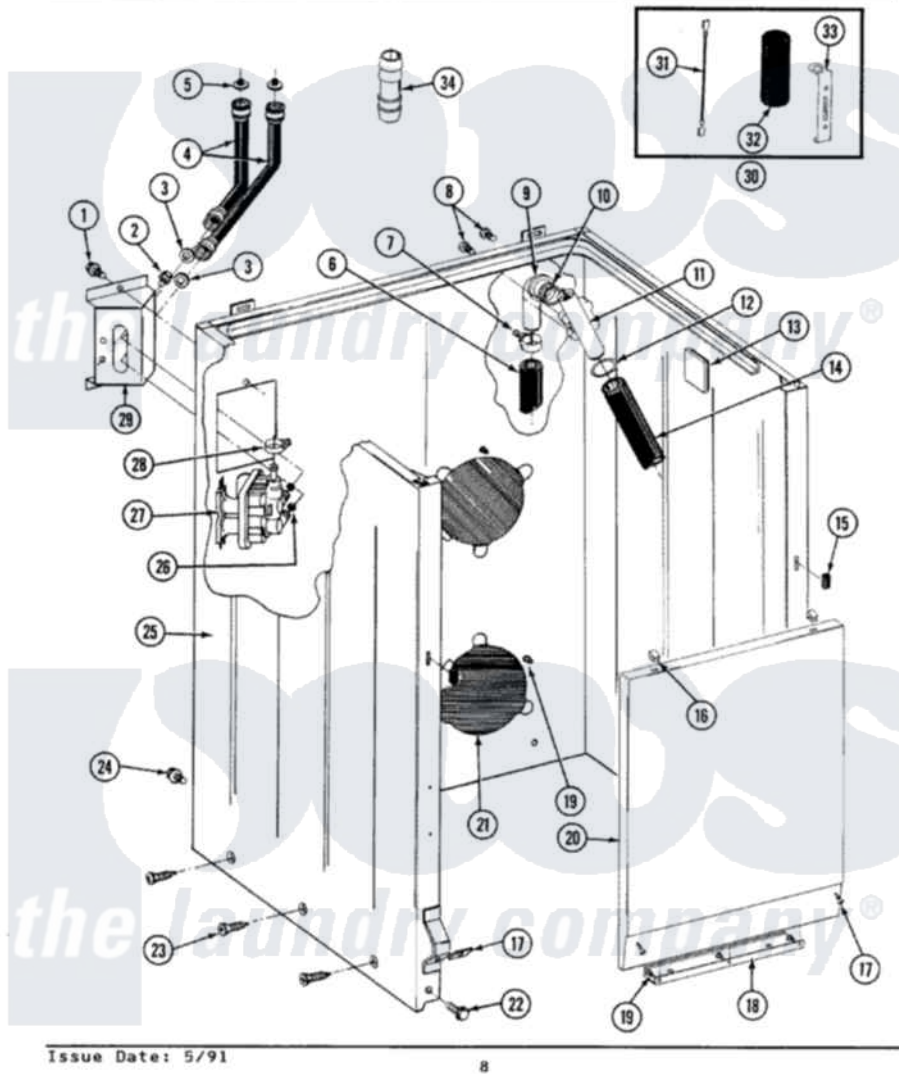

# Maytag GA8210 02 - CABINET

SECTION: CABINET  
 MODEL: A8120 A8210

P/N 16000168

Maytag [Residential Maytag GA8210 Washer Parts](#) Parts Diagram 02 - CABINET  
 Click on the part number to view part

Item	Original Part Number	Replaced By	Status	Part Description
1	212276	<a href="#">W10116760</a>		Screw
2	<a href="#">Y313561</a>			Screw---NA
3	<a href="#">Y013783</a>			Washer, Inlet Hose
4	<a href="#">202860</a>			Inlet Hose Assembly
5	200961	<a href="#">12001413</a>		Strainer And Washer Kit
6	<a href="#">216017</a>			Hose, Drain
"	215279	<a href="#">22003410</a>		Hose, Drain
"	<a href="#">Y059149</a>			(7/8" I.D. CARTON OF 50 FT.)
7	200908	<a href="#">285655</a>		Clamp, Hose
"	200461	<a href="#">285655</a>		Clamp, Hose
8	<a href="#">Y014874</a>			Screw, Idler Arm And Sleeve
9	214764	<a href="#">208847</a>		Elbow
"	Y216016	<a href="#">W10116738</a>		Elbow
10	<a href="#">214765</a>			Gasket, Siphon Break
11	<a href="#">206638</a>			Siphon Break
12	200461	<a href="#">285655</a>		Clamp, Hose