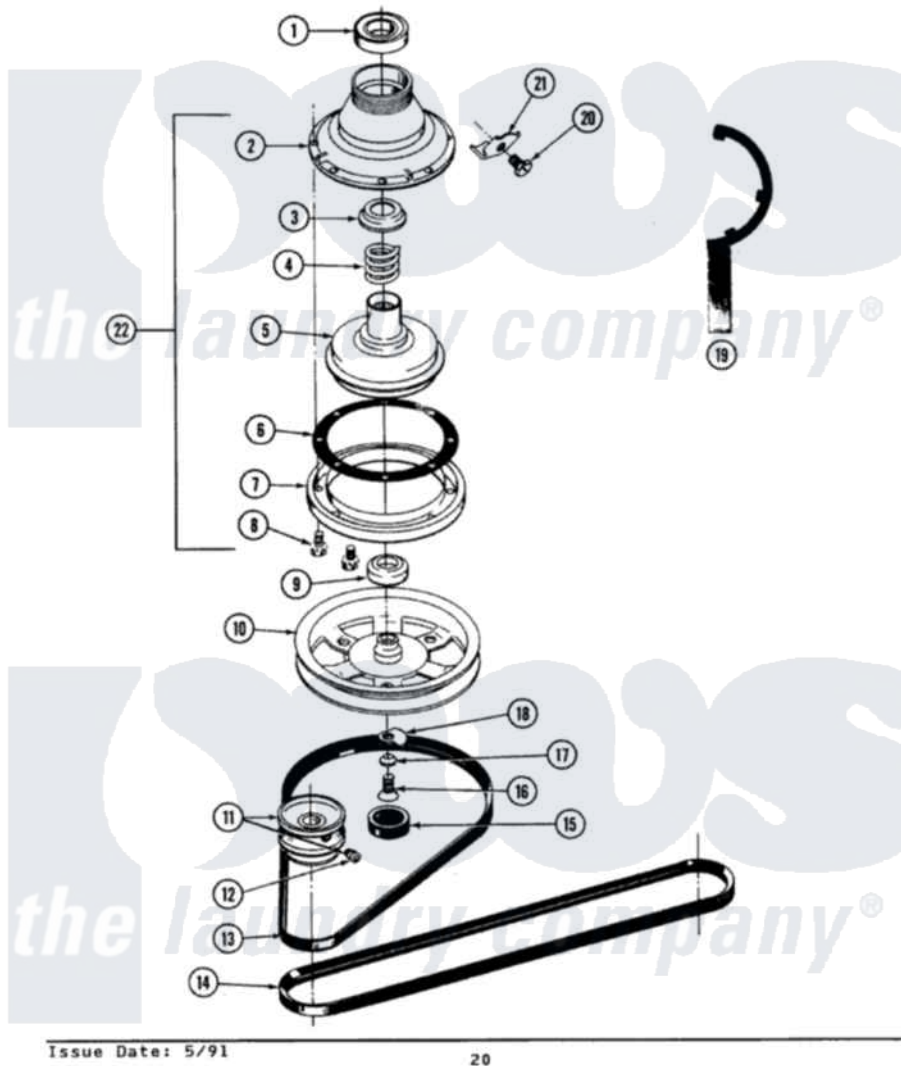

Maytag GA8210 03 - CLUTCH, BRAKE & BELTS

SECTION: CLUTCH, BRAKE & BELTS
 MODEL: A8120 A8210

P/N 16000168

Maytag Residential Maytag GA8210 Washer Parts Parts Diagram 03 - CLUTCH, BRAKE & BELTS
 Click on the part number to view part

Item	Original Part Number	Replaced By	Status	Part Description
1	Y200720	22003441		Bearing, Rear
2	211045	6-2011900		Brake Asse
3	211039	6-2011900		Brake Asse
4	211041	6-2011900		Brake Asse
5	201126	6-2011900		Brake Asse
6	211042	6-2011900		Brake Asse
7	211043	6-2011900		Brake Asse
8	211000			SCREW, BRAKE DRUM (HEX HEAD)
9	200835			Bearing, Brake Rotor
10	211059	6-2301530		Pulley
11	200816	6-2008160		Pulley- MO
12	Y053241			Set Screw, Motor Pulley
13	211125			V Belt, Drive Pulley
14	211124			Part Not Used
15	211038		Not Available	CAP, OIL RETAINER
16	211375	681582		Screw

17	211090	22003555	Washer, Stop Lug
18	211089		Lug, Stop Pulley
19	Y038315	038315	Tool
20	213326		Bolt, Sems Retaining Clip
21	213325		Clip, Retaining
22	201190	6-2011900	Brake Asse