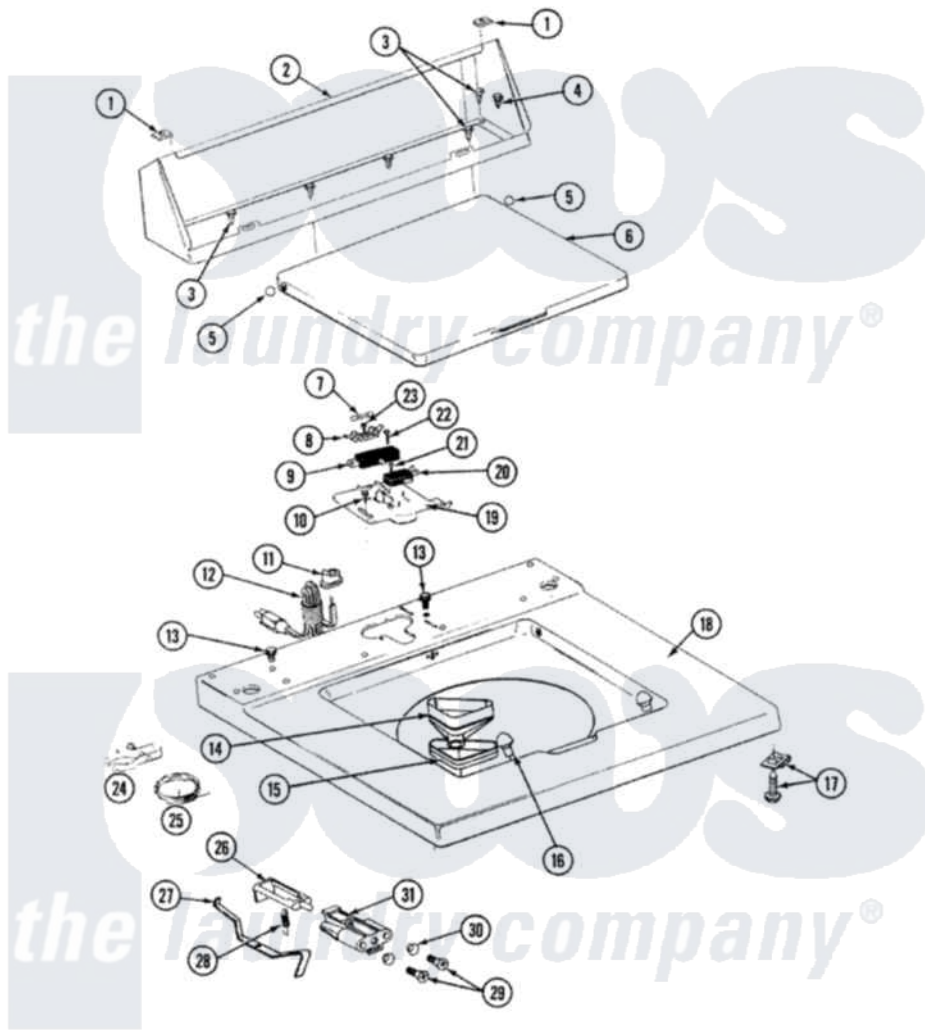

Maytag GA8210 06 - TOP COVER

SECTION: TOP COVER
 MODEL: A8120 A8210

P/N 16000168

Issue Date: 5/91

6

Maytag [Residential Maytag GA8210 Washer Parts](#) Parts Diagram 06 - TOP COVER
 Click on the part number to view part

Item	Original Part Number	Replaced By	Status	Part Description
1	215075			Fastener, Control Panel To Console
2	205635M		Not Available	CONSOLE (HVST WHEAT)
3	211294	90767		Screw, 8A X 3/8 HeX Washer Head Tapping
4	Y313559			Screw
5	211726			Hinge, Ball Lid
6	212073M		Not Available	LID-HARVEST WHEAT
7	207168	22001682		Switch Assembly, Lid W/4amp Fuse
8	207167			Block, Fuse
9	205415	279347		Switch-Lid
10	207159	489355		Screw, 8 X 1/2
11	211881			Grommet, Cord Part Not Used-Gas Models Only
12	210186	3370225		Screw
"	204590			Cord, Power
13	210186	3370225		Screw

16	212716		Bumper, Lid
17	204445		Screw And Fastener Assembly
18	207170M	Not Available	TOP COVER ASSY HVT WHEAT
19	Y215699	22001678	Bracket, Switch And Fuse
20	207166		Switch, Check
21	912012	3400409	Screw
22	213501		Screw, No.6-20 X 1-1/8 Inch
23	Y311711		Screw, Fuse Block
24	301548		Clamp, Ground Wire
25	311155		Ground Wire And Clamp
26	208591	Not Available	KIT, PLUNGER & BRACKET
"	215700	Not Available	LID SWITCH PLUNGER
27	215704		Lever, Unbalance
28	213720		Spring, Lid Switch
29	910182	25-7809	Screw, No.6-20 1/2 Flthd Torx
30	211500		Washer, Bracket To Top Cover
31	216256	Not Available	BRACKET, UNBALANCE
"	214279	204968	Plunger And Bracket Assembly--W