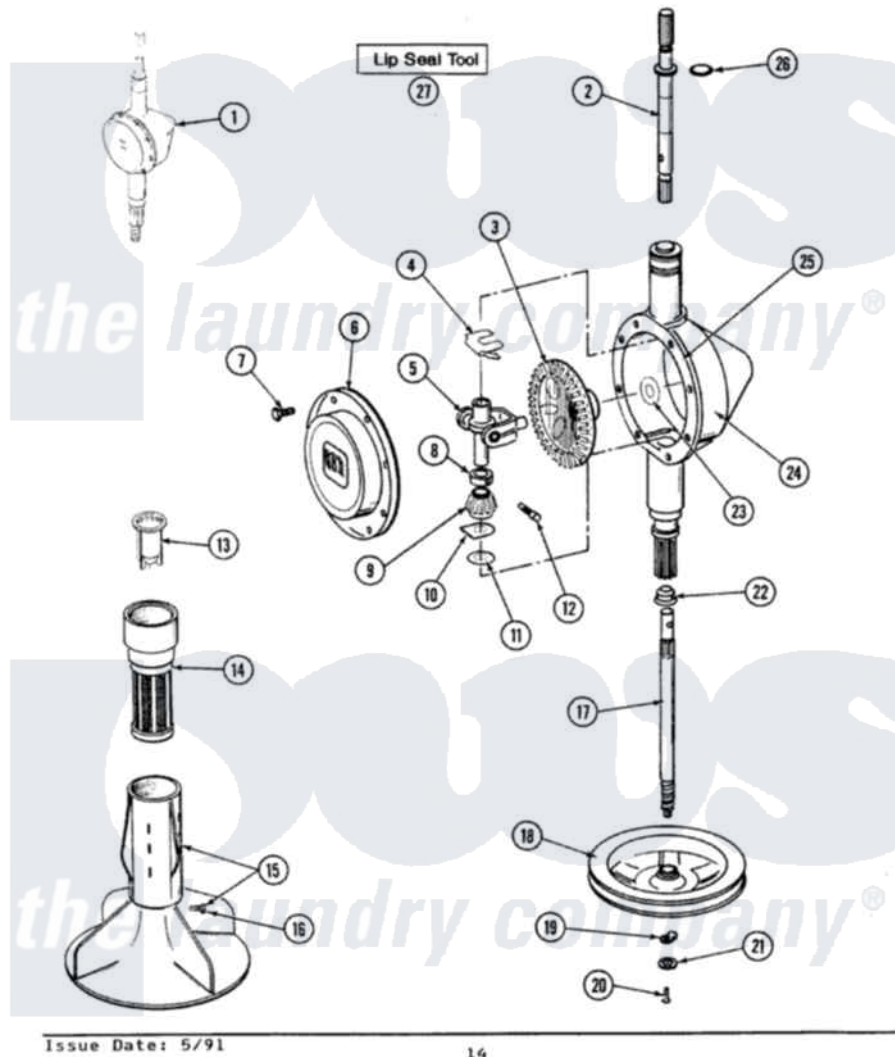

Maytag GA8210 07 - TRANSMISSION

SECTION: TRANSMISSION-ORBITAL
 MODEL: A8120 A8210

P/N 16000168

Issue Date: 5/91

14

Maytag Residential Maytag GA8210 Washer Parts Parts Diagram 07 - TRANSMISSION
 Click on the part number to view part

Item	Original Part Number	Replaced By	Status	Part Description
1	206708	6-2097790		Transmison
2	207153	6-2097820		Kit- Shaft
3	206713	6-2067130		Gear- Beve
4	215581			Spring, Agitator Shaft
5	206685	6-2066850		Yoke
6	206628			Cover, Transmission
7	215417		Not Available	SCREW, TRANSMISSION COVER
8	215415		Not Available	COLLAR, LOWER
9	215401	W10221114		Pinion
10	215395			Plate, Clutch
11	211483	6-2114830		Washer- SP
12	Y206629			Pin, Collar
13	215733			Dispensing Cup
14	Y207427			Lint Filter Shallow
15	207538			Agitator W/Lock Screw
				SCREW & WASHER FOR

16	206478	Not Available	SCREW & WASHER FOR AGITATOR
17	215411	12001451	Ctr Shaft W/Collar Andkeeper-Sha
18	211059	6-2301530	Pulley
19	211089		Lug, Stop Pulley
20	211375	681582	Screw
21	211090	22003555	Washer, Stop Lug
22	206602	207843	Lip Seal Repair Kit
23	215394		Washer, Bevel Gear
24	206625	6-2097790	Transmison
25	Y058700	675652	Adhesive
26	210690		Seal, Rubber
27	038228	20000021	Lip Seal Tool Kit