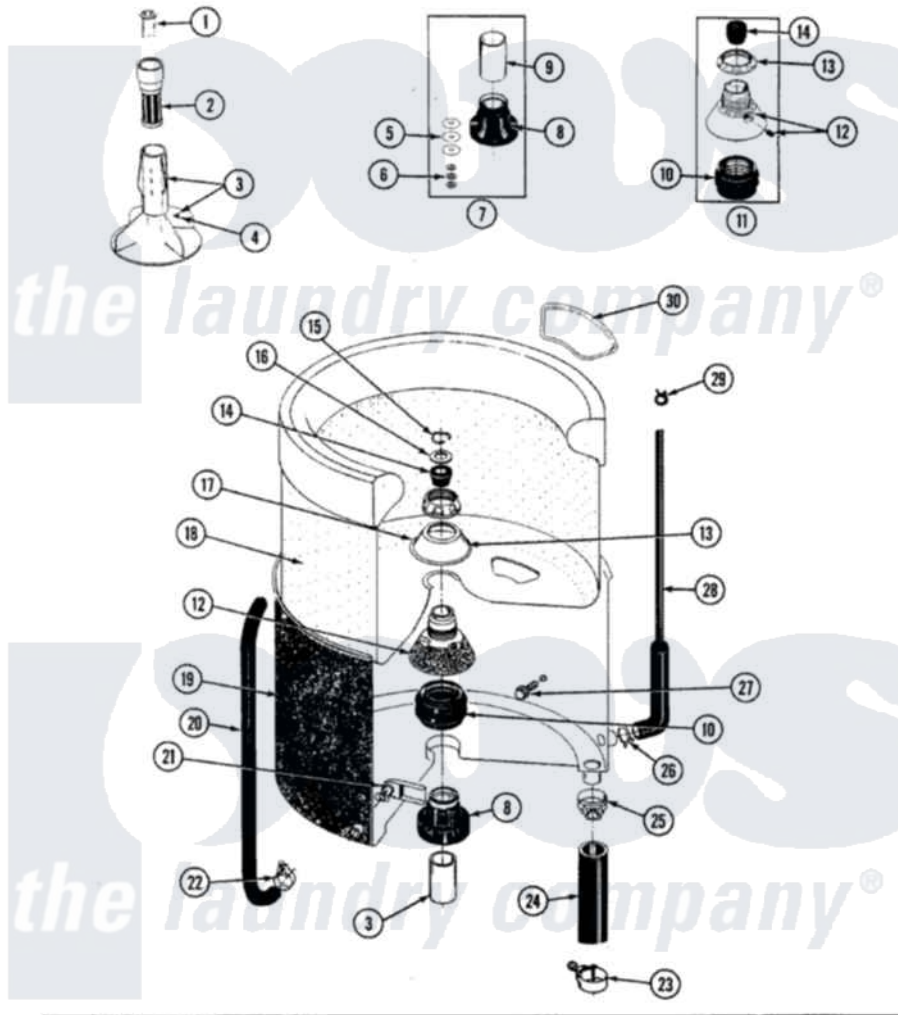

Maytag GA8210 08 - TUB ASSEMBLY

SECTION: TUB ASSEMBLY
 MODEL: A8120 A8210

P/N 16000168

Issue Date: 5/91

12

Maytag [Residential Maytag GA8210 Washer Parts](#) Parts Diagram 08 - TUB ASSEMBLY
 Click on the part number to view part

Item	Original Part Number	Replaced By	Status	Part Description
1	215733			Dispensing Cup
2	Y207427			Lint Filter Shallow
3	207538			Agitator W/Lock Screw
4	206478		Not Available	SCREW & WASHER FOR AGITATOR
5	211100			Washer, Outer Tub
6	Y054867			Washer, Lock
7	204013	6-2040130		Tub Bearin
8	200824	6-2040130		Tub Bearin
9	211130			Bearing Liner, Tub Bearing
10	201537	6-2095720		Mounting S
11	204012	6-2095720		Mounting S
12	202521	6-2095720		Mounting S
13	211047	6-2110472		Nut- Clamp
14	Y0A4298	6-0A57420		Seal- Agitator
15	Y015667			Retaining Ring
16	Y015666			Washer, Retaining -

17	211210		Washer, Clamping Nut
18	207830	Not Available	INNER TUB W/PLUG
19	205486	Not Available	PART NOT USED
20	214495		Tube, Inlet To Tub
21	214434		Spout, Deflector
22	205161	489503	Clamp
23	202574	3367052	Clamp, Hose
24	Y212989		Hose, Outer Tub To Pump
25	200900	616099	Clamp
26	211641		Clamp, 1-1/16"
27	200744	W10175939	Bolt
"	205254	W10175938	Bolt
28	212942	22001619	Tube, Water Level Switch
29	410296	596669	Clamp, Manifold
30	215980		Plug, Filter Hole