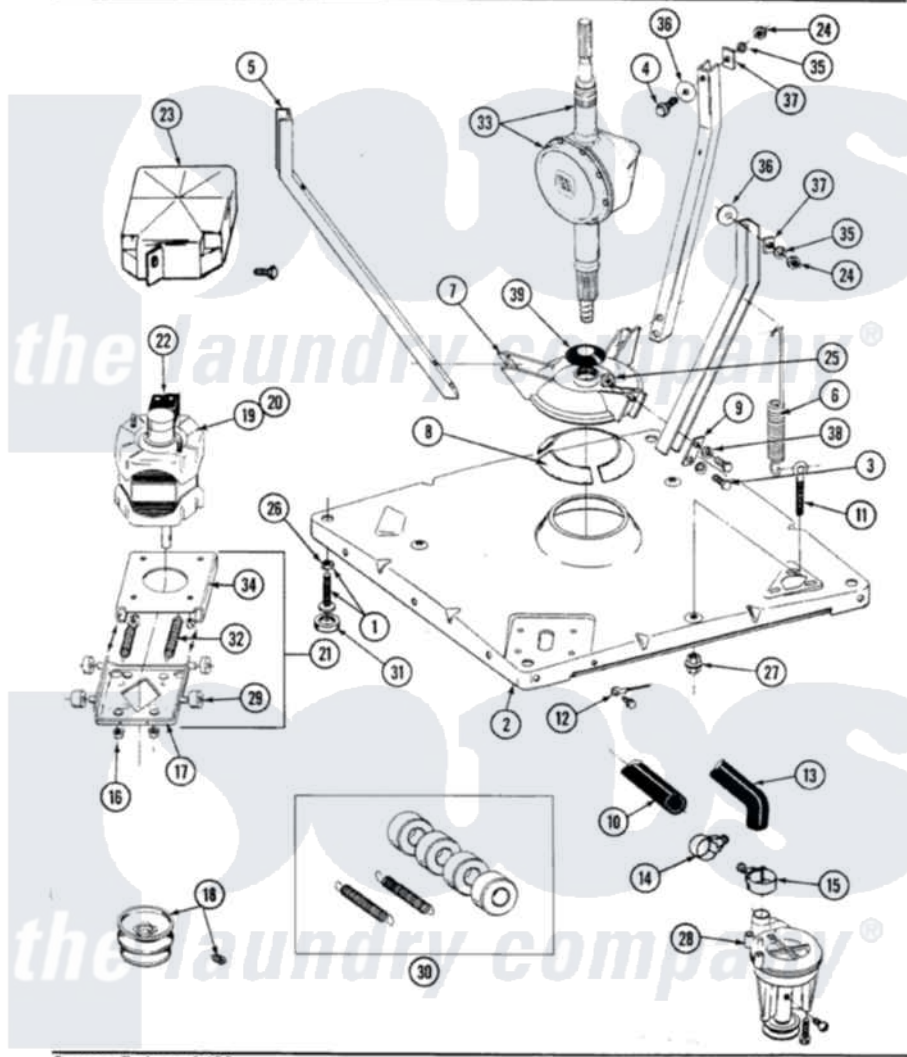

# Maytag GA8240 01 - BASE, PUMP, MOTOR & COMPONENTS

SECTION: BASE, PUMP, MOTOR & COMPONENTS  
 MODEL: ALL MODELS

Issue Date: 6/90

40

Maytag Residential Maytag GA8240 Washer Parts Parts Diagram 01 - BASE, PUMP, MOTOR & COMPONENTS  
 Click on the part number to view part

Item	Original Part Number	Replaced By	Status	Part Description
1	Y302699	<a href="#">22003428</a>		Leg, Adjustable
2	<a href="#">203274</a>			Base With Damper Pads
3	<a href="#">Y015627</a>			Screw- Hex
4	205254	<a href="#">W10175938</a>		Bolt
"	200744	<a href="#">W10175939</a>		Bolt
5	213100		Not Available	PART NOT USED
6	<a href="#">213054</a>			Centering Spring - 3 Used
7	<a href="#">203725</a>			Damper W/Bolt And Clip
8	<a href="#">203956</a>			Damper Pad Kit
9	<a href="#">213073</a>			Washer, Double Brace
10	214767	<a href="#">22001448</a>		Hose, Pump
11	213120	<a href="#">216416</a>		Bolt, Eye/Centering Spring
12	210186	<a href="#">3370225</a>		Screw
"	<a href="#">204807</a>			Ground Wire, Supp. Plte To Top Cover
13	<a href="#">Y212989</a>			Hose, Outer Tub To Pump
14	200461	<a href="#">285655</a>		Clamp, Hose