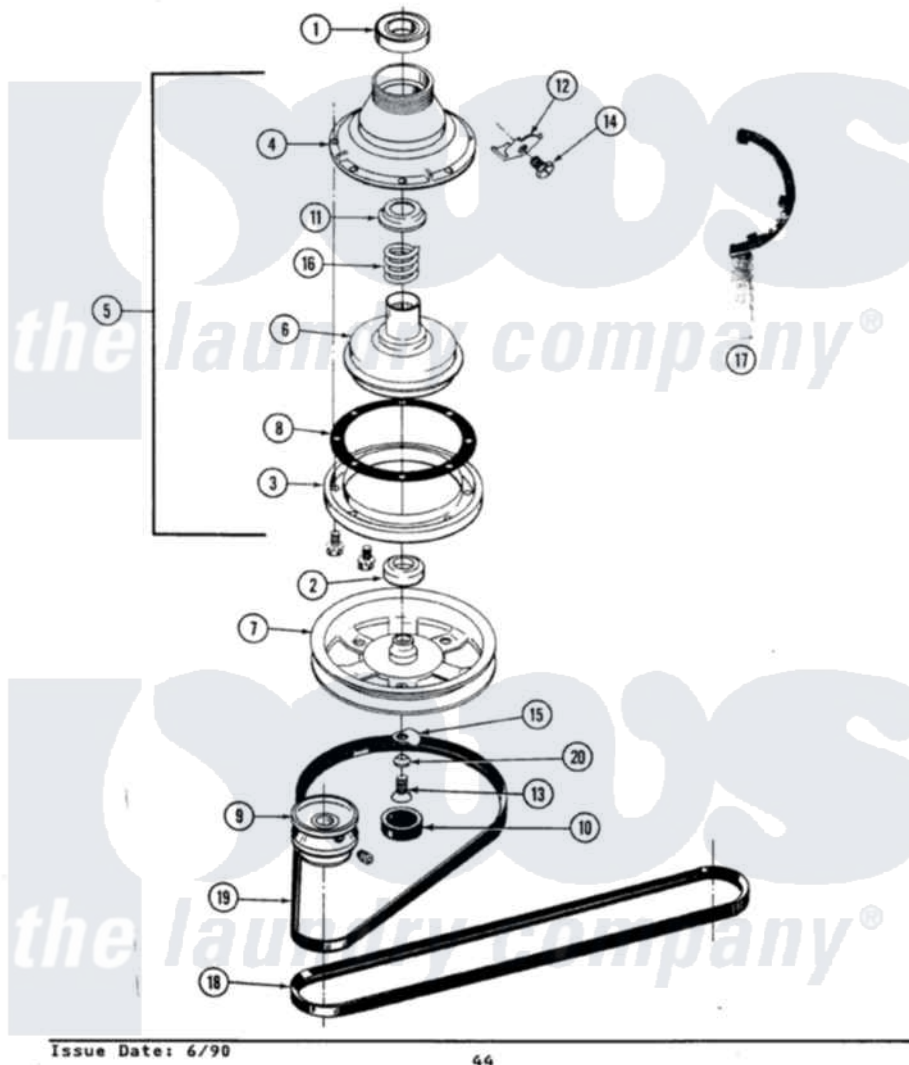

Maytag GA8240 03 - CLUTCH, BRAKE & BELTS

SECTION: CLUTCH, BRAKE & BELTS
 MODEL: ALL MODELS

Maytag [Residential Maytag GA8240 Washer Parts](#) Parts Diagram 03 - CLUTCH, BRAKE & BELTS
 Click on the part number to view part

Item	Original Part Number	Replaced By	Status	Part Description
1	Y200720	22003441		Bearing, Rear
2	200835			Bearing, Brake Rotor
3	211043	6-2011900		Brake Asse
"	211000			SCREW, BRAKE DRUM (HEX HEAD)
4	211045	6-2011900		Brake Asse
5	201190	6-2011900		Brake Asse
6	201126	6-2011900		Brake Asse
7	211059	6-2301530		Pulley
8	211042	6-2011900		Brake Asse
9	Y053241			Set Screw, Motor Pulley
"	200816	6-2008160		Pulley- MO
10	211038		Not Available	CAP, OIL RETAINER
11	211039	6-2011900		Brake Asse
12	213325			Clip, Retaining
13	211375	681582		Screw
14	213326			Bolt, Sems Retaining Clip

15	211089		Lug, Stop Pulley
16	211041	6-2011900	Brake Asse
17	Y038315	038315	Tool
18	211124		Part Not Used
19	211125		V Belt, DiVe Pulley
20	211090	22003555	Washer, Stop Lug