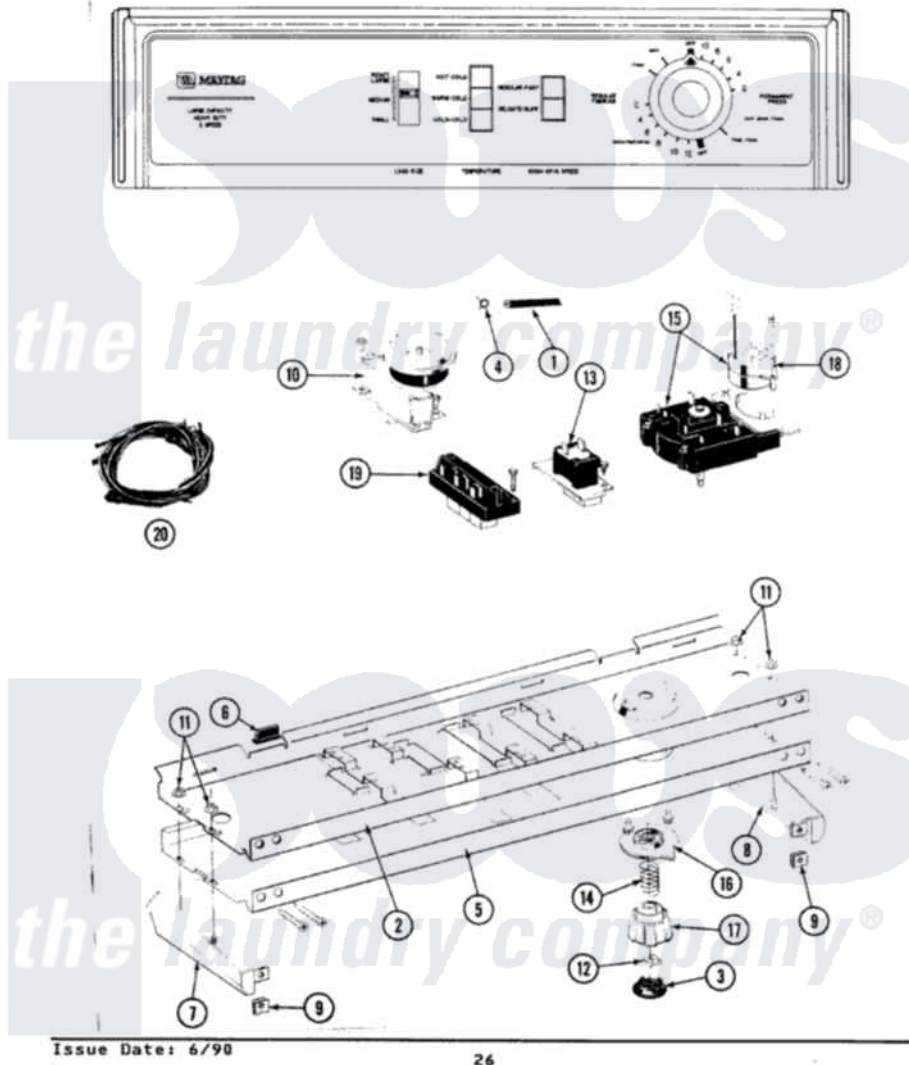

# Maytag GA8240 04 - CONTROL PANEL

SECTION: CONTROL PANEL  
MODEL: A8420 A8440

Maytag Residential Maytag GA8240 Washer Parts Parts Diagram 04 - CONTROL PANEL  
Click on the part number to view part

Item	Original Part Number	Replaced By	Status	Part Description
1	212942	<a href="#">22001619</a>		Tube, Water Level Switch
2	<a href="#">214818</a>			Back Up Plate
"	<a href="#">210932</a>			Screw, No.8 X 9/16 Ctsk Note: Screw, Inlet Duct
3	215821		Not Available	CAP, KNOB
4	410296	<a href="#">596669</a>		Clamp, Manifold
5	<a href="#">207405</a>			Control Panel
"	<a href="#">210932</a>			Screw, No.8 X 9/16 Ctsk Note: Screw, Inlet Duct
6	<a href="#">214897</a>			Pad, Control Panel
7	207215		Not Available	END CAP LH
8	207216		Not Available	END CAP RH
9	<a href="#">214894</a>			Fastener, End Cap
10	<a href="#">214872</a>			Palnut, End Cap Note: Nut, Lamp Holder
11	<a href="#">211605</a>			Bezel, Timer Dial
12	<a href="#">211065</a>			Spring, Index Wheel

13	213966	<a href="#">3400014</a>	Screw	
"	207377		Not Available	TIMER
14	215827		Not Available	TIMER DIAL SKIRT
15	<a href="#">215828</a>			Knob, Timer
16	205033	<a href="#">22205033</a>		Motor- Tim
17	207363		Not Available	3 LEVEL PRESSURE SWITCH
"	211168	<a href="#">W10139210</a>		Screw, 8-18 X 5/16
18	213117	<a href="#">67006908</a>		Screw, Ice Rack
"	207368		Not Available	TEMP CONTROL SWITCH - 3 BUTTON
19	<a href="#">207383</a>			Wire Harness