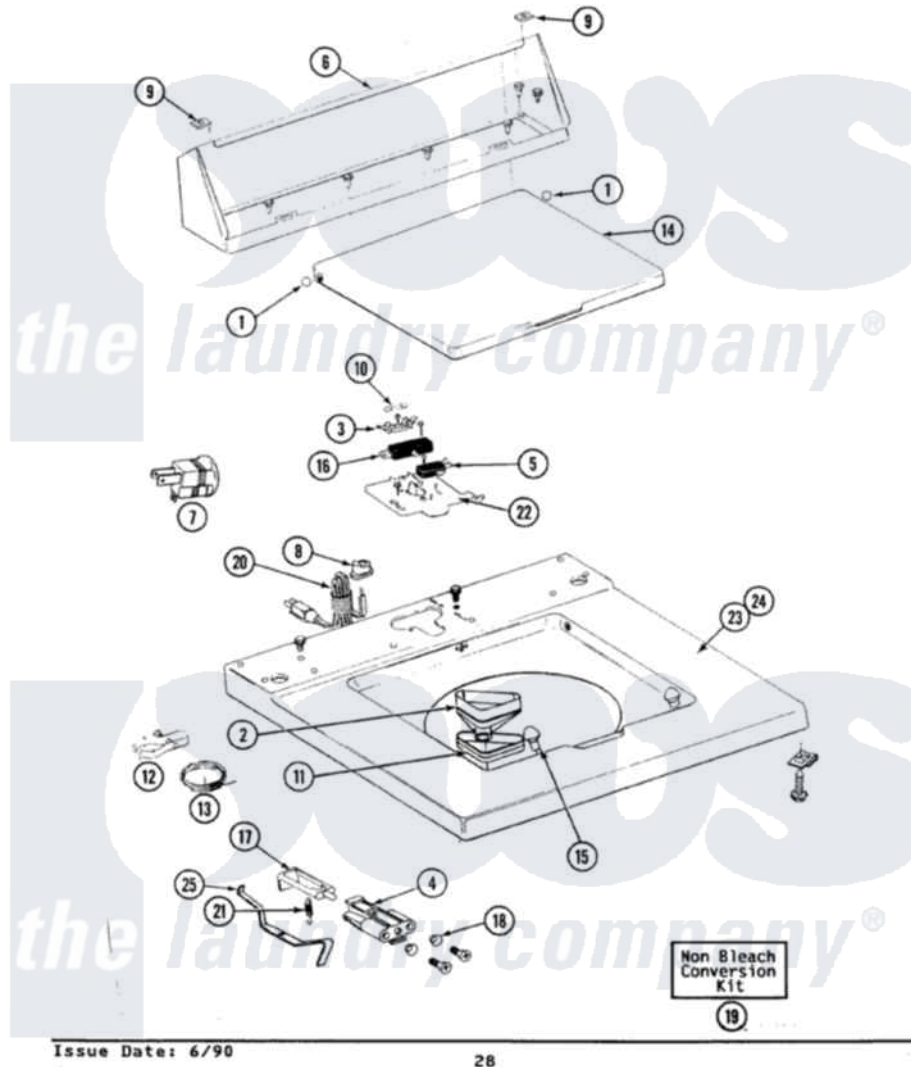

Maytag GA8240 06 - TOP COVER, CONSOLE & LID SWITCH

SECTION: TOP COVER, CONSOLE & LID SWITCH
 MODEL: ALL MODELS

Issue Date: 6/90

28

Maytag Residential Maytag GA8240 Washer Parts Parts Diagram 06 - TOP COVER, CONSOLE & LID SWITCH
 Click on the part number to view part

Item	Original Part Number	Replaced By	Status	Part Description
1	211726			Hinge, Ball Lid
3	215705	Y311711		Screw, Fuse Block
"	207167			Block, Fuse
4	214279	204968		Plunger And Bracket Assembly--W
"	910182	25-7809		Screw, No.6-20 1/2 Flthd Torx
"	216256		Not Available	BRACKET, UNBALANCE
5	912012	3400409		Screw
"	207166			Switch, Check
6	205635M		Not Available	CONSOLE (HVST WHEAT)
"	211294	90767		Screw, 8A X 3/8 HeX Washer Head Tapping
"	Y313559			Screw
7	Y201808			Converter
8	211881			Grommet, Cord Part Not Used-Gas Models Only
9	215075			Fastener, Control Panel To Console

10	207168	22001682	Switch Assembly, Lid W/4amp Fuse
11	214436		Gasket
12	301548		Clamp, Ground Wire
13	311155		Ground Wire And Clamp
14	212073M	Not Available	LID-HARVEST WHEAT
15	212716		Bumper, Lid
16	205415	279347	Switch-Lid
"	213501		Screw, No.6-20 X 1-1/8 Inch
17	208591	Not Available	KIT, PLUNGER & BRACKET
"	215700	Not Available	LID SWITCH PLUNGER
18	211500		Washer, Bracket To Top Cover
19	205997		Non-Bleach Conversion Kit
20	210186	3370225	Screw
"	204590		Cord, Power
21	213720		Spring, Lid Switch
22	207159	489355	Screw, 8 X 1/2
"	Y215699	22001678	Bracket, Switch And Fuse
23	207170M	Not Available	TOP COVER ASSY HVT WHEAT
24	207172M	Not Available	TOP COVER ASSY HVT WHEAT
"	204445		Screw And Fastener Assembly
"	210186	3370225	Screw
25	215704		Lever, Unbalance