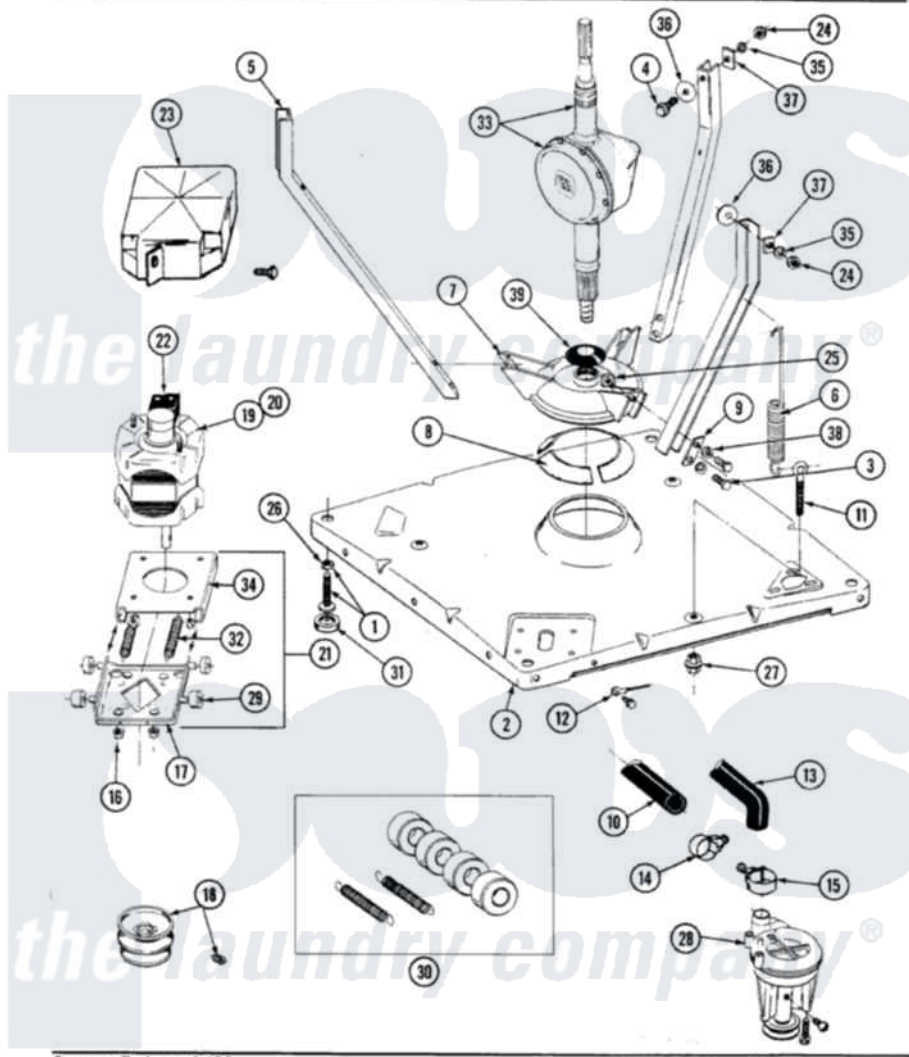

Maytag GA8340 01 - BASE, PUMP, MOTOR & COMPONENTS

SECTION: BASE, PUMP, MOTOR & COMPONENTS
 MODEL: ALL MODELS

Issue Date: 6/90

40

Maytag Residential Maytag GA8340 Washer Parts Parts Diagram 01 - BASE, PUMP, MOTOR & COMPONENTS
 Click on the part number to view part

Item	Original Part Number	Replaced By	Status	Part Description
1	Y302699	22003428		Leg, Adjustable
2	203274			Base With Damper Pads
3	Y015627			Screw- Hex
4	205254	W10175938		Bolt
"	200744	W10175939		Bolt
5	213100		Not Available	PART NOT USED
6	213054			Centering Spring - 3 Used
7	203725			Damper W/Bolt And Clip
8	203956			Damper Pad Kit
9	213073			Washer, Double Brace
10	214767	22001448		Hose, Pump
11	213120	216416		Bolt, Eye/Centering Spring
12	210186	3370225		Screw
"	204807			Ground Wire, Supp. Plte To Top Cover
13	Y212989			Hose, Outer Tub To Pump
14	200461	285655		Clamp, Hose