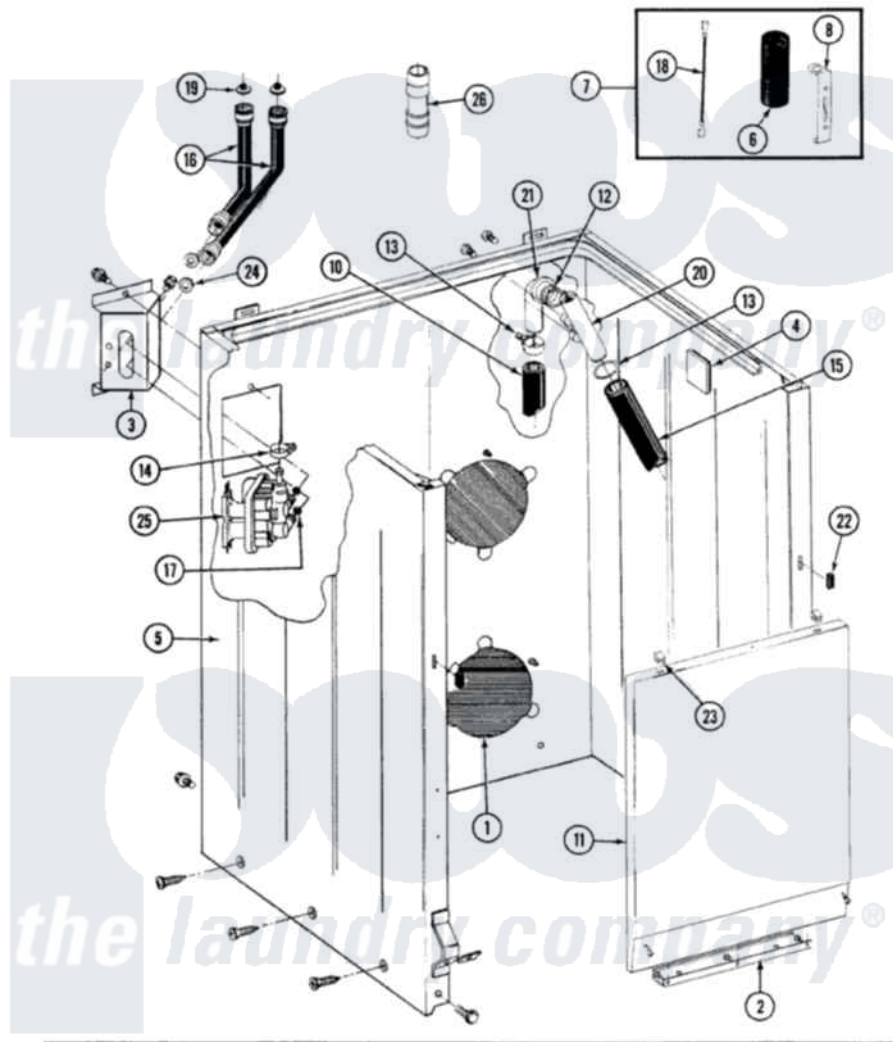

# Maytag GA8340 02 - CABINET, WATER VALVE, HOSES & FRNT PANEL

SECTION: CABINET, WATER VALVE, HOSES & FRONT PANEL

MODEL: ALL MODELS

Issue Date: 6/90

32

Maytag Residential Maytag GA8340 Washer Parts Parts Diagram 02 - CABINET, WATER VALVE, HOSES & FRNT PANEL

Click on the part number to view part

Item	Original Part Number	Replaced By	Status	Part Description
1	211294	<a href="#">90767</a>		Screw, 8A X 3/8 HeX Washer Head Tapping
"	211878		Not Available	PLATE, ACCESS
2	211294	<a href="#">90767</a>		Screw, 8A X 3/8 HeX Washer Head Tapping
"	<a href="#">213846</a>			Guard, Belt
3	212276	<a href="#">W10116760</a>		Screw
"	214812	<a href="#">22002361</a>		Bracket, Water Valve
4	<a href="#">215058</a>			Pad, Cabinet Bumper
5	203319M		Not Available	CABINET-HARVEST WHEAT
"	<a href="#">204439</a>			Screw And Fstner Assembly
"	213122	<a href="#">27001200</a>		Screw
"	213121	<a href="#">3400111</a>		Screw, 12-14 X 5/8
"	<a href="#">213007</a>			Xfor Cabinet See Cabinet, Back
6	<a href="#">Y200832</a>			Capacitor
7	<a href="#">206103</a>			Capacitor Kit