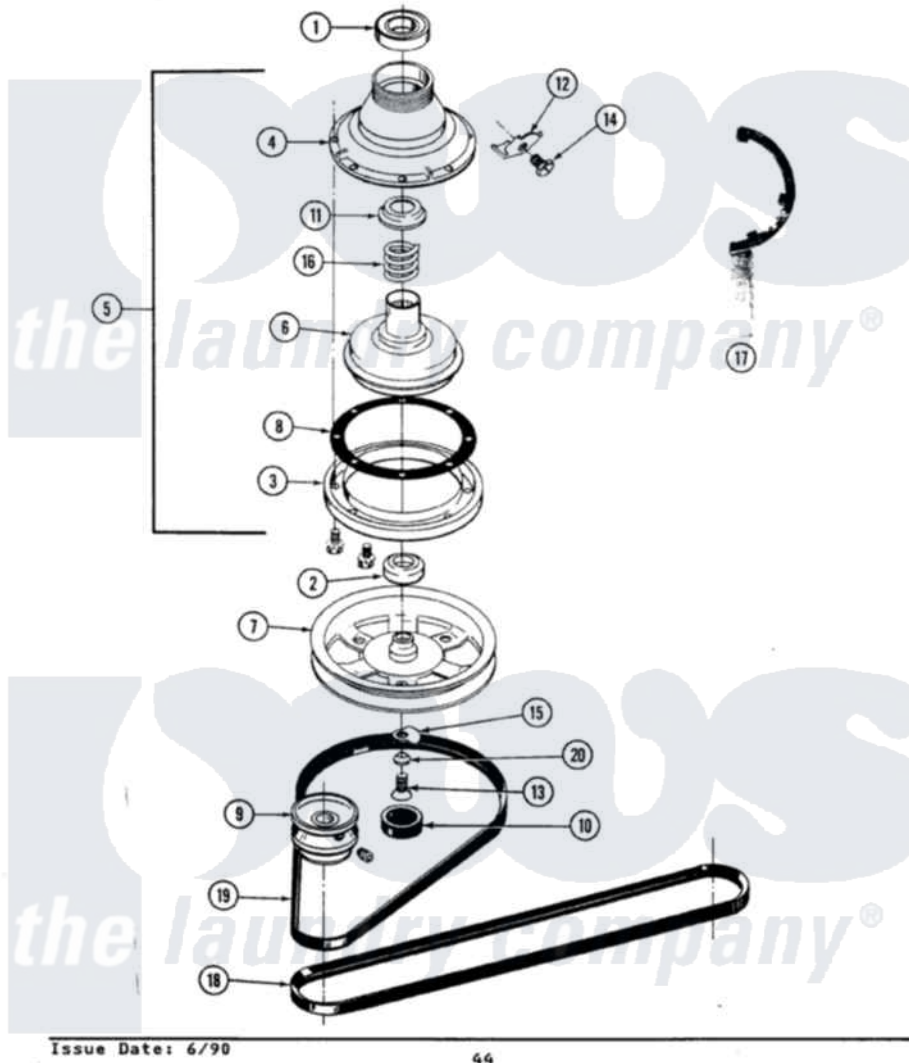

# Maytag GA8340 03 - CLUTCH, BRAKE & BELTS

SECTION: CLUTCH, BRAKE & BELTS  
 MODEL: ALL MODELS

Maytag [Residential Maytag GA8340 Washer Parts](#) Parts Diagram 03 - CLUTCH, BRAKE & BELTS  
 Click on the part number to view part

Item	Original Part Number	Replaced By	Status	Part Description
1	Y200720	<a href="#">22003441</a>		Bearing, Rear
2	<a href="#">200835</a>			Bearing, Brake Rotor
3	211043	<a href="#">6-2011900</a>		Brake Asse
"	211000			SCREW, BRAKE DRUM (HEX HEAD)
4	211045	<a href="#">6-2011900</a>		Brake Asse
5	201190	<a href="#">6-2011900</a>		Brake Asse
6	201126	<a href="#">6-2011900</a>		Brake Asse
7	211059	<a href="#">6-2301530</a>		Pulley
8	211042	<a href="#">6-2011900</a>		Brake Asse
9	<a href="#">Y053241</a>			Set Screw, Motor Pulley
"	200816	<a href="#">6-2008160</a>		Pulley- MO
10	211038		Not Available	CAP, OIL RETAINER
11	211039	<a href="#">6-2011900</a>		Brake Asse
12	<a href="#">213325</a>			Clip, Retaining
13	211375	<a href="#">681582</a>		Screw
14	<a href="#">213326</a>			Bolt, Sems Retaining Clip

15	<a href="#">211089</a>		Lug, Stop Pulley
16	211041	<a href="#">6-2011900</a>	Brake Asse
17	Y038315	<a href="#">038315</a>	Tool
18	<a href="#">211124</a>		Part Not Used
19	<a href="#">211125</a>		V Belt, DiVe Pulley
20	211090	<a href="#">22003555</a>	Washer, Stop Lug