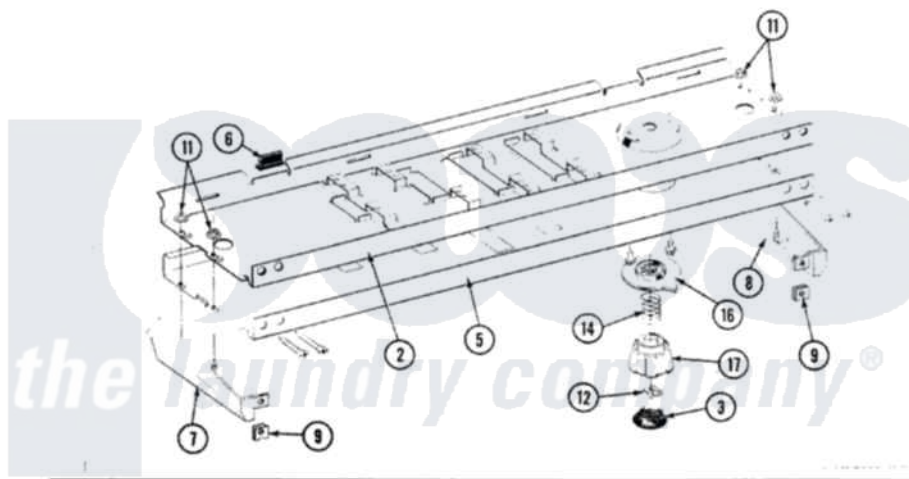

# Maytag GA8340 04 - CONTROL PANEL

SECTION: CONTROL PANEL

MODEL: A8340

Issue Date: 6/90

24

Maytag [Residential Maytag GA8340 Washer Parts](#) Parts Diagram 04 - CONTROL PANEL

[Click on the part number to view part](#)

Item	Original Part Number	Replaced By	Status	Part Description
1	212942	<a href="#">22001619</a>		Tube, Water Level Switch
2	<a href="#">214809</a>			Back Up Plate
"	<a href="#">210932</a>			Screw, No.8 X 9/16 Ctsk Note: Screw, Inlet Duct
3	215821		Not Available	CAP, KNOB
4	410296	<a href="#">596669</a>		Clamp, Manifold
5	207407		Not Available	CONTROL PANEL
"	<a href="#">210932</a>			Screw, No.8 X 9/16 Ctsk Note: Screw, Inlet Duct
6	<a href="#">214897</a>			Pad, Control Panel
7	207215		Not Available	END CAP LH
8	207216		Not Available	END CAP RH
9	<a href="#">214894</a>			Fastener, End Cap
10	211168	<a href="#">W10139210</a>		Screw, 8-18 X 5/16
"	207362		Not Available	INFINITE LEVEL PRESSURE SWITCH
11	<a href="#">214872</a>			Palnut, End Cap Note: Nut, Lamp Holder

12	<a href="#">211605</a>		Bezel, Timer Dial
13	213117	<a href="#">67006908</a>	Screw, Ice Rack
"	<a href="#">207370</a>		Speed Control Switch - 2 Butto
14	<a href="#">211065</a>		Spring, Index Wheel
15	<a href="#">207373</a>		Timer
"	213966	<a href="#">3400014</a>	Screw
16	215827	Not Available	TIMER DIAL SKIRT
17	<a href="#">215828</a>		Knob, Timer
18	205033	<a href="#">22205033</a>	Motor- Tim
19	213117	<a href="#">67006908</a>	Screw, Ice Rack
"	207367	Not Available	TEMP CONTROL SWITCH - 4 BUTTON
20	207381	Not Available	WIRE HARNESS