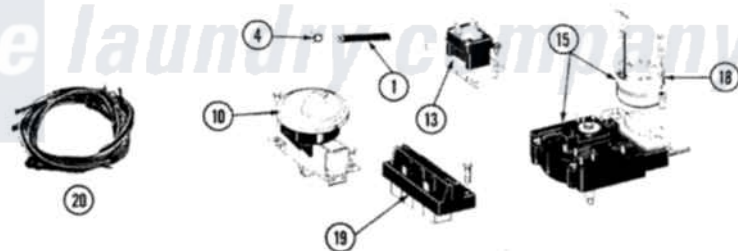

# Maytag GA8340 04 - CONTROL PANEL

SECTION: CONTROL PANEL

MODEL: A8340

Issue Date: 6/90

24

Maytag [Residential Maytag GA8340 Washer Parts](#) Parts Diagram 04 - CONTROL PANEL

[Click on the part number to view part](#)

Item	Original Part Number	Replaced By	Status	Part Description
1	212942	<a href="#">22001619</a>		Tube, Water Level Switch
2	<a href="#">214809</a>			Back Up Plate
"	<a href="#">210932</a>			Screw, No.8 X 9/16 Ctsk Note: Screw, Inlet Duct
3	215821		Not Available	CAP, KNOB
4	410296	<a href="#">596669</a>		Clamp, Manifold
5	207407		Not Available	CONTROL PANEL
"	<a href="#">210932</a>			Screw, No.8 X 9/16 Ctsk Note: Screw, Inlet Duct
6	<a href="#">214897</a>			Pad, Control Panel
7	207215		Not Available	END CAP LH
8	207216		Not Available	END CAP RH
9	<a href="#">214894</a>			Fastener, End Cap
10	211168	<a href="#">W10139210</a>		Screw, 8-18 X 5/16
"	207362		Not Available	INFINITE LEVEL PRESSURE SWITCH
11	<a href="#">214872</a>			Palnut, End Cap Note: Nut, Lamp Holder

12	<a href="#">211605</a>		Bezel, Timer Dial
13	213117	<a href="#">67006908</a>	Screw, Ice Rack
"	<a href="#">207370</a>		Speed Control Switch - 2 Butto
14	<a href="#">211065</a>		Spring, Index Wheel
15	<a href="#">207373</a>		Timer
"	213966	<a href="#">3400014</a>	Screw
16	215827	Not Available	TIMER DIAL SKIRT
17	<a href="#">215828</a>		Knob, Timer
18	205033	<a href="#">22205033</a>	Motor- Tim
19	213117	<a href="#">67006908</a>	Screw, Ice Rack
"	207367	Not Available	TEMP CONTROL SWITCH - 4 BUTTON
20	207381	Not Available	WIRE HARNESS