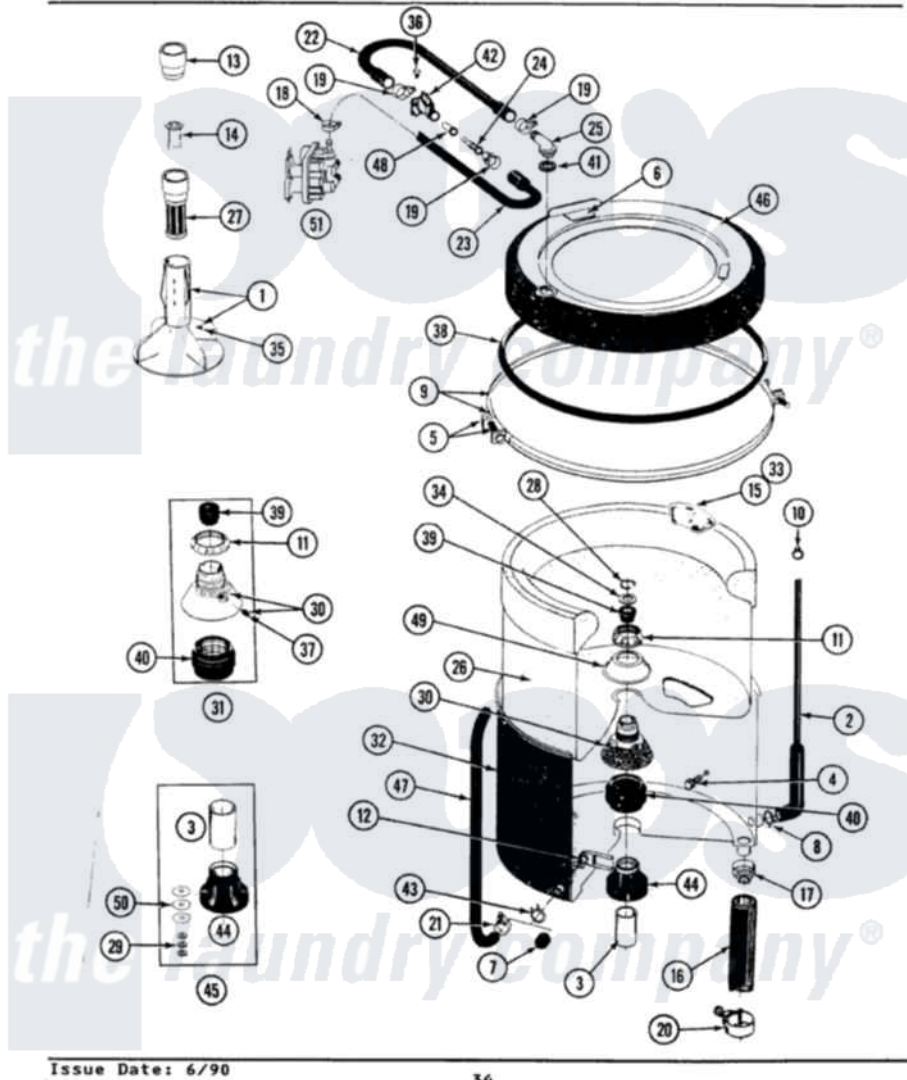

# Maytag GA8340 07 - TUB, AGITATOR, MOUNTING STEM & SEAL

SECTION: TUB, AGITATOR, MOUNTING STEM & SEAL  
 MODEL: ALL MODELS

Issue Date: 6/90

34

Maytag Residential Maytag GA8340 Washer Parts Parts Diagram 07 - TUB, AGITATOR, MOUNTING STEM & SEAL  
 Click on the part number to view part

Item	Original Part Number	Replaced By	Status	Part Description
1	<a href="#">207538</a>			Agitator W/Lock Screw
2	212942	<a href="#">22001619</a>		Tube, Water Level Switch
3	<a href="#">211130</a>			Bearing Liner, Tub Bearing
4	200744	<a href="#">W10175939</a>		Bolt
"	205254	<a href="#">W10175938</a>		Bolt
5	<a href="#">205529</a>			Nut And Bolt Kit For Tub Clam
6	<a href="#">215232</a>			Bumper, Unbalance
8	<a href="#">211641</a>			Clamp, 1-1/16"
9	<a href="#">200846</a>			Clamp - Tub Cover
10	410296	<a href="#">596669</a>		Clamp, Manifold
11	211047	<a href="#">6-2110472</a>		Nut- Clamp
12	<a href="#">214434</a>			Spout, Deflector
14	<a href="#">215733</a>			Dispensing Cup
16	<a href="#">Y212989</a>			Hose, Outer Tub To Pump
17	200900	<a href="#">616099</a>		Clamp
18	<a href="#">201575</a>			Clamp, Hose