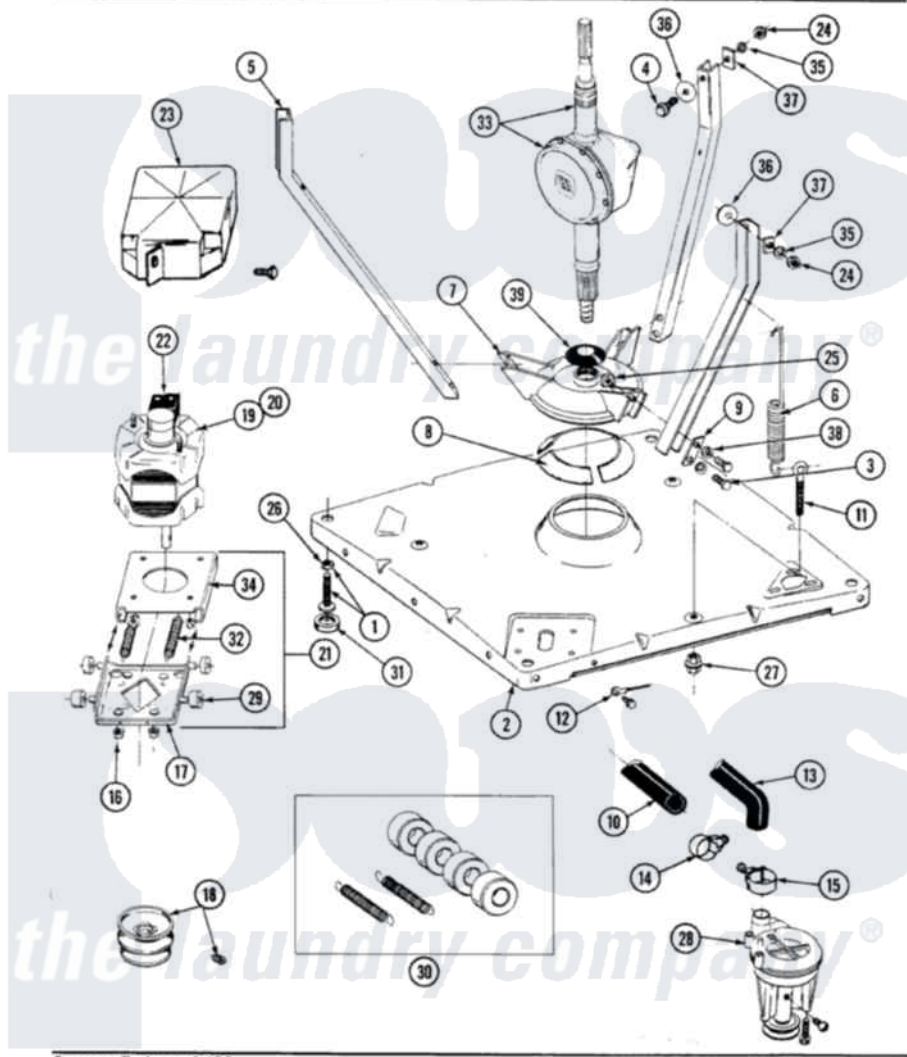

# Maytag GA8420 01 - BASE, PUMP, MOTOR & COMPONENTS

SECTION: BASE, PUMP, MOTOR & COMPONENTS  
 MODEL: ALL MODELS

Issue Date: 6/90

40

Maytag Residential Maytag GA8420 Washer Parts Parts Diagram 01 - BASE, PUMP, MOTOR & COMPONENTS  
 Click on the part number to view part

Item	Original Part Number	Replaced By	Status	Part Description
1	Y302699	<a href="#">22003428</a>		Leg, Adjustable
2	<a href="#">203274</a>			Base With Damper Pads
3	<a href="#">Y015627</a>			Screw- Hex
4	205254	<a href="#">W10175938</a>		Bolt
"	200744	<a href="#">W10175939</a>		Bolt
5	213100		Not Available	PART NOT USED
6	<a href="#">213054</a>			Centering Spring - 3 Used
7	<a href="#">203725</a>			Damper W/Bolt And Clip
8	<a href="#">203956</a>			Damper Pad Kit
9	<a href="#">213073</a>			Washer, Double Brace
10	214767	<a href="#">22001448</a>		Hose, Pump
11	213120	<a href="#">216416</a>		Bolt, Eye/Centering Spring
12	210186	<a href="#">3370225</a>		Screw
"	<a href="#">204807</a>			Ground Wire, Supp. Plte To Top Cover
13	<a href="#">Y212989</a>			Hose, Outer Tub To Pump
14	200461	<a href="#">285655</a>		Clamp, Hose