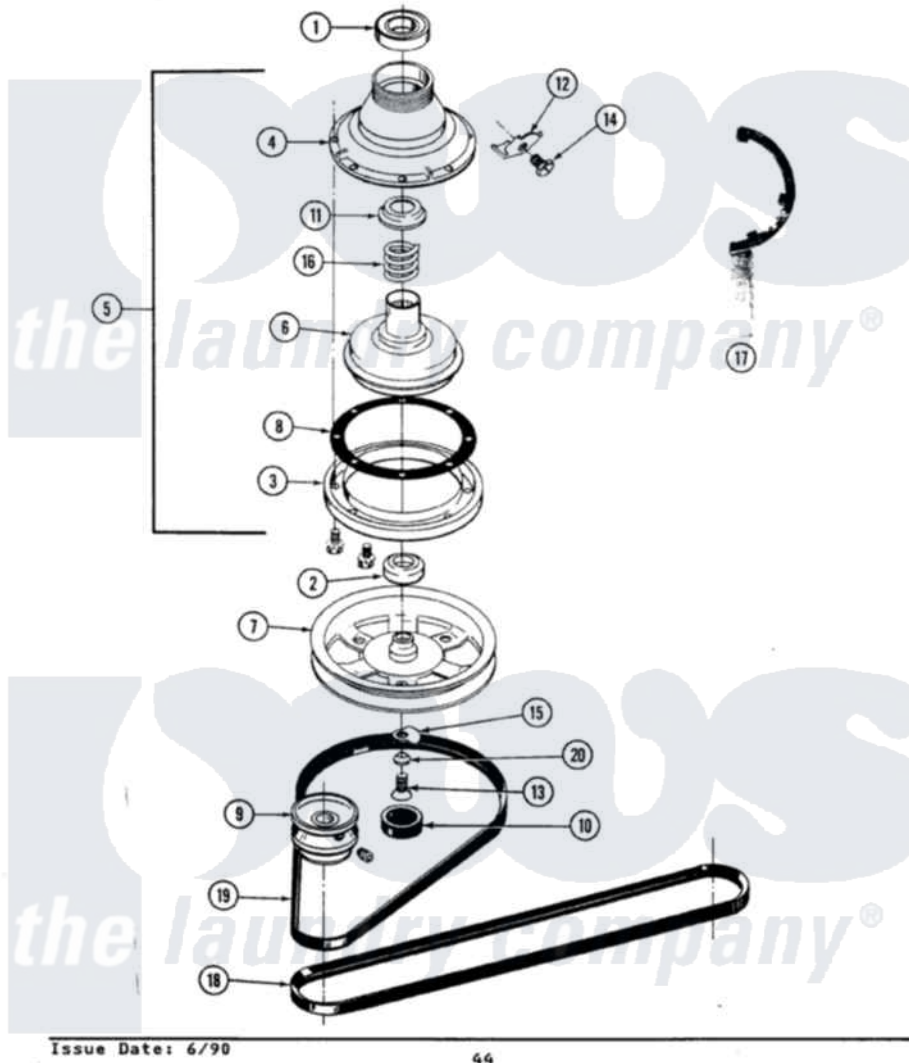

Maytag GA8420 03 - CLUTCH, BRAKE & BELTS

SECTION: CLUTCH, BRAKE & BELTS
 MODEL: ALL MODELS

Maytag [Residential Maytag GA8420 Washer Parts](#) Parts Diagram 03 - CLUTCH, BRAKE & BELTS
 Click on the part number to view part

Item	Original Part Number	Replaced By	Status	Part Description
1	Y200720	22003441		Bearing, Rear
2	200835			Bearing, Brake Rotor
3	211043	6-2011900		Brake Asse
"	211000			SCREW, BRAKE DRUM (HEX HEAD)
4	211045	6-2011900		Brake Asse
5	201190	6-2011900		Brake Asse
6	201126	6-2011900		Brake Asse
7	211059	6-2301530		Pulley
8	211042	6-2011900		Brake Asse
9	Y053241			Set Screw, Motor Pulley
"	200816	6-2008160		Pulley- MO
10	211038		Not Available	CAP, OIL RETAINER
11	211039	6-2011900		Brake Asse
12	213325			Clip, Retaining
13	211375	681582		Screw
14	213326			Bolt, Sems Retaining Clip

15	211089		Lug, Stop Pulley
16	211041	6-2011900	Brake Asse
17	Y038315	038315	Tool
18	211124		Part Not Used
19	211125		V Belt, DiVe Pulley
20	211090	22003555	Washer, Stop Lug