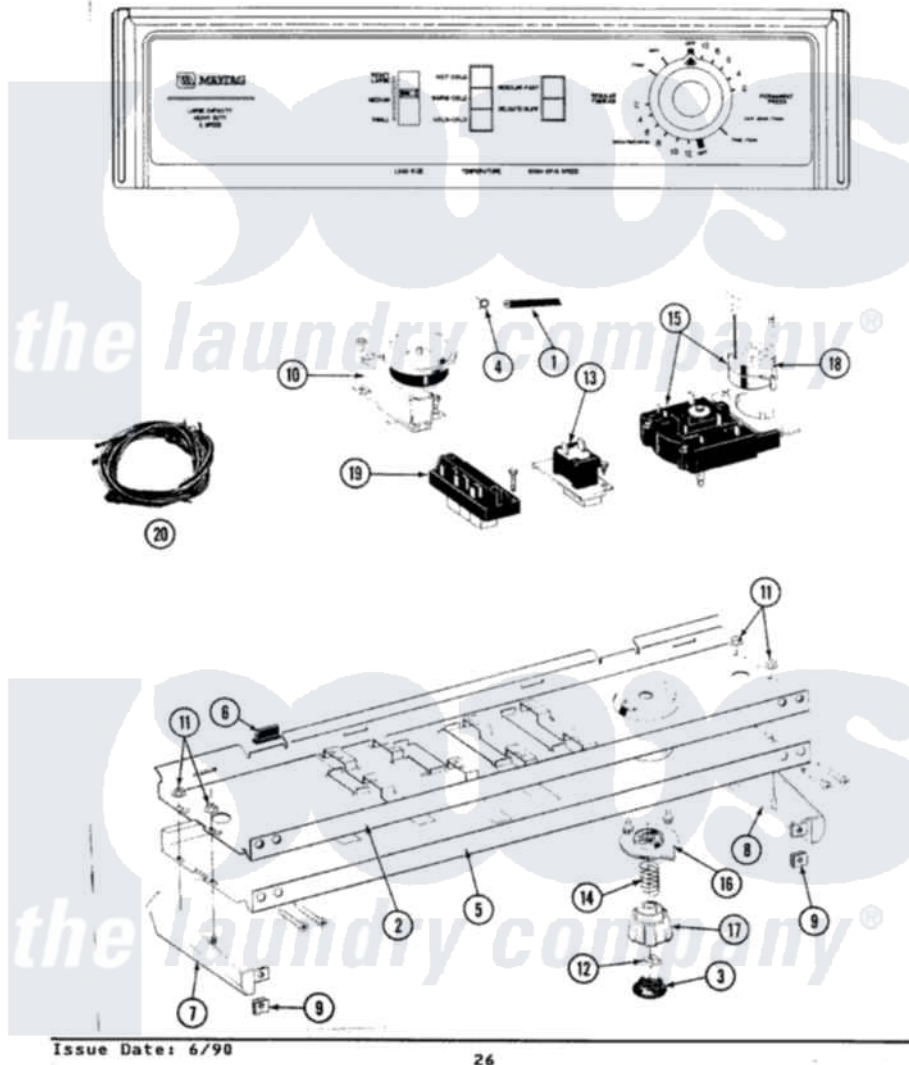

# Maytag GA8420 04 - CONTROL PANEL

SECTION: CONTROL PANEL  
MODEL: A8420 A8440

Issue Date: 6/90

26

Maytag Residential Maytag GA8420 Washer Parts Parts Diagram 04 - CONTROL PANEL  
Click on the part number to view part

Item	Original Part Number	Replaced By	Status	Part Description
1	212942	<a href="#">22001619</a>		Tube, Water Level Switch
2	<a href="#">214809</a>			Back Up Plate
"	<a href="#">210932</a>			Screw, No.8 X 9/16 Ctsk Note: Screw, Inlet Duct
3	215821		Not Available	CAP, KNOB
4	410296	<a href="#">596669</a>		Clamp, Manifold
5	207404		Not Available	CONTROL PANEL
"	<a href="#">210932</a>			Screw, No.8 X 9/16 Ctsk Note: Screw, Inlet Duct
6	<a href="#">214897</a>			Pad, Control Panel
7	207215		Not Available	END CAP LH
8	207216		Not Available	END CAP RH
9	<a href="#">214894</a>			Fastener, End Cap
10	211168	<a href="#">W10139210</a>		Screw, 8-18 X 5/16
"	207362		Not Available	INFINITE LEVEL PRESSURE SWITCH
11	<a href="#">214872</a>			Palnut, End Cap Note: Nut, Lamp Holder

12	<a href="#">211605</a>		Bezel, Timer Dial
13	213117	<a href="#">67006908</a>	Screw, Ice Rack
"	<a href="#">207370</a>		Speed Control Switch - 2 Butto
14	<a href="#">211065</a>		Spring, Index Wheel
15	207374	Not Available	TIMER
"	213966	<a href="#">3400014</a>	Screw
16	215827	Not Available	TIMER DIAL SKIRT
17	<a href="#">215828</a>		Knob, Timer
18	205033	<a href="#">22205033</a>	Motor- Tim
19	213117	<a href="#">67006908</a>	Screw, Ice Rack
"	207368	Not Available	TEMP CONTROL SWITCH - 3 BUTTON
20	207384	Not Available	WIRE HARNESS