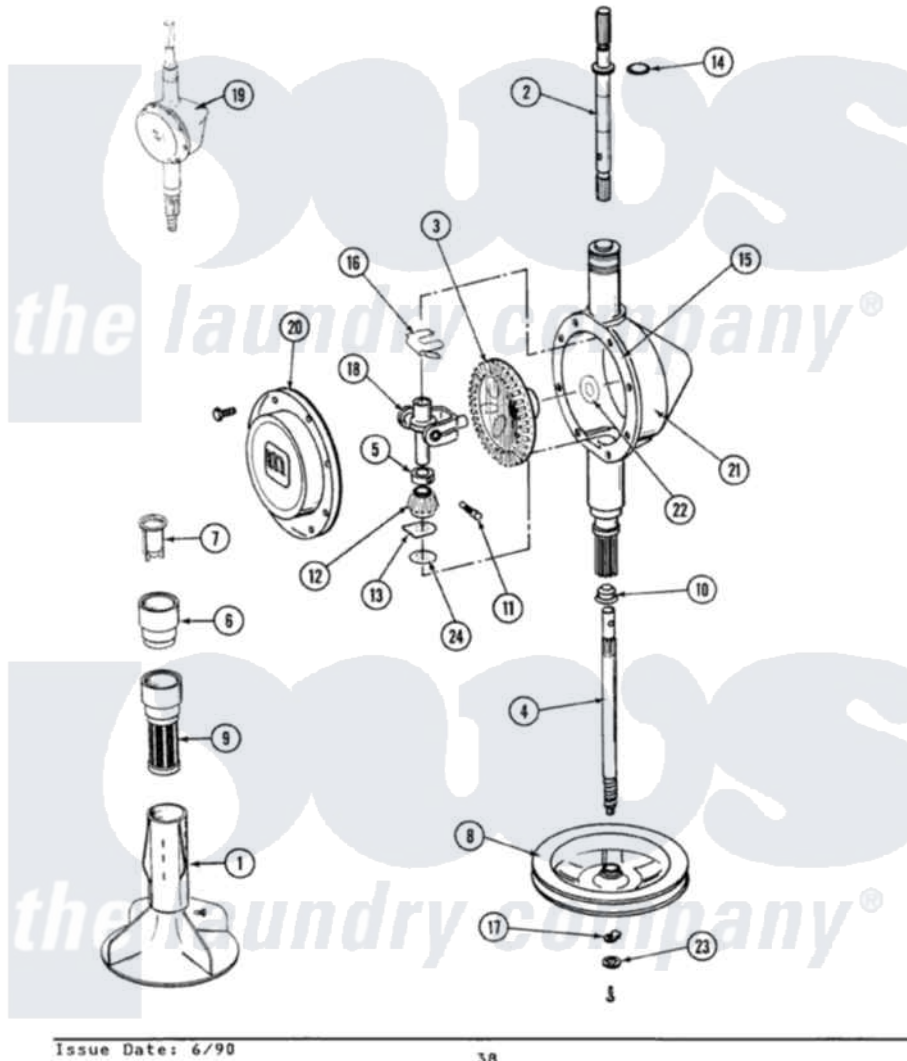

# Maytag GA8420 05 - ORBITAL TRANSMISSION

SECTION: ORBITAL TRANSMISSION  
MODEL: ALL MODELS

Issue Date: 6/90

38

Maytag [Residential Maytag GA8420 Washer Parts](#) Parts Diagram 05 - ORBITAL TRANSMISSION  
Click on the part number to view part

Item	Original Part Number	Replaced By	Status	Part Description
1	206478		Not Available	SCREW & WASHER FOR AGITATOR
"	<a href="#">207538</a>			Agitator W/Lock Screw
2	207153	<a href="#">6-2097820</a>		Kit- Shaft
3	206713	<a href="#">6-2067130</a>		Gear- Beve
4	215411	<a href="#">12001451</a>		Ctr Shaft W/Collar Andkeeper-Sha
5	215415		Not Available	COLLAR, LOWER
6	<a href="#">215721</a>			Dispensing Cap
7	<a href="#">215733</a>			Dispensing Cup
8	211059	<a href="#">6-2301530</a>		Pulley
9	<a href="#">Y207427</a>			Lint Filter Shallow
10	206602	<a href="#">207843</a>		Lip Seal Repair Kit
11	<a href="#">Y206629</a>			Pin, Collar
12	215401	<a href="#">W10221114</a>		Pinion
13	<a href="#">215395</a>			Plate, Clutch
14	<a href="#">210690</a>			Seal, Rubber

15	Y058700	<a href="#">675652</a>	Adhesive
16	<a href="#">215581</a>		Spring, Agitator Shaft
17	211375	<a href="#">681582</a>	Screw
"	<a href="#">211089</a>		Lug, Stop Pulley
18	206685	<a href="#">6-2066850</a>	Yoke
19	206708	<a href="#">6-2097790</a>	Transmison
20	<a href="#">206628</a>		Cover, Transmission
"	215417	Not Available	SCREW, TRANSMISSION COVER
21	206625	<a href="#">6-2097790</a>	Transmison
22	<a href="#">215394</a>		Washer, Bevel Gear
23	211090	<a href="#">22003555</a>	Washer, Stop Lug
24	211483	<a href="#">6-2114830</a>	Washer- SP