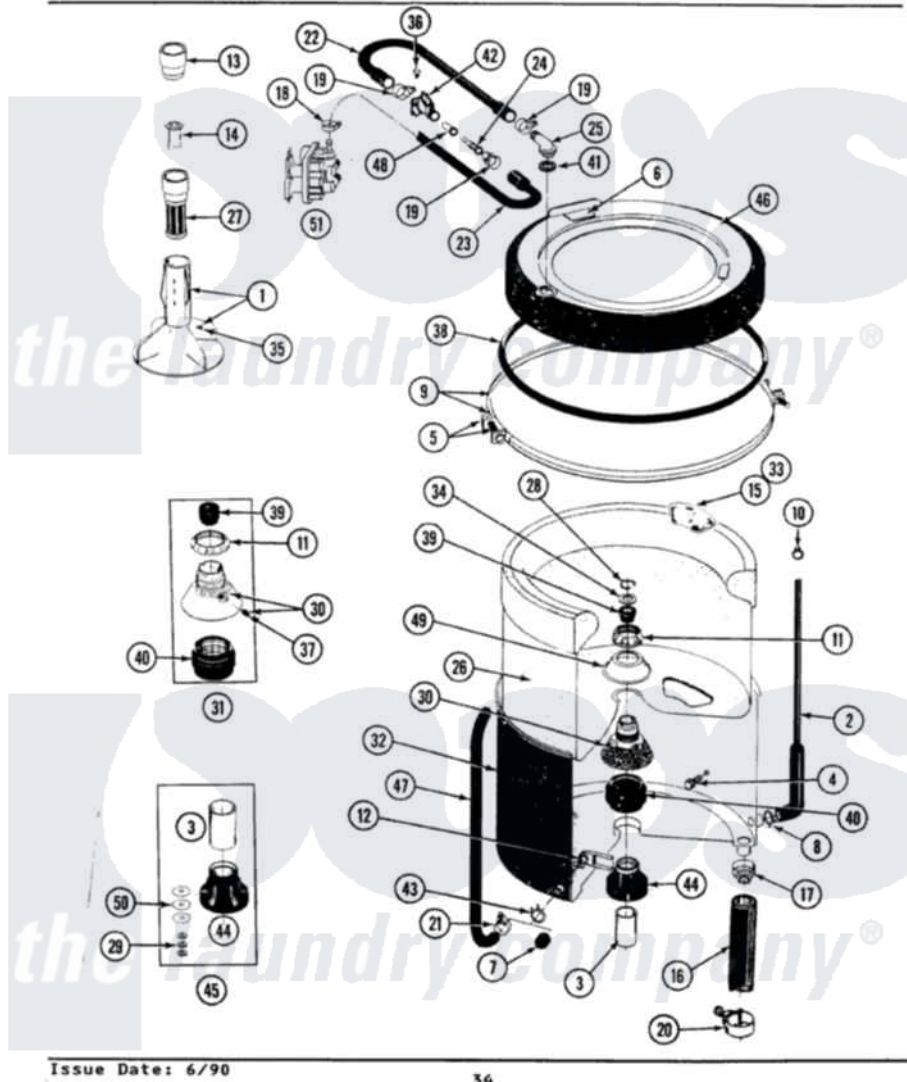

# Maytag GA8420 07 - TUB, AGITATOR, MOUNTING STEM & SEAL

SECTION: TUB, AGITATOR, MOUNTING STEM & SEAL  
 MODEL: ALL MODELS

Issue Date: 6/90

34

Maytag Residential Maytag GA8420 Washer Parts Parts Diagram 07 - TUB, AGITATOR, MOUNTING STEM & SEAL  
 Click on the part number to view part

Item	Original Part Number	Replaced By	Status	Part Description
1	<a href="#">207538</a>			Agitator W/Lock Screw
2	212942	<a href="#">22001619</a>		Tube, Water Level Switch
3	<a href="#">211130</a>			Bearing Liner, Tub Bearing
4	200744	<a href="#">W10175939</a>		Bolt
"	205254	<a href="#">W10175938</a>		Bolt
5	<a href="#">205529</a>			Nut And Bolt Kit For Tub Clam
6	<a href="#">215232</a>			Bumper, Unbalance
8	<a href="#">211641</a>			Clamp, 1-1/16"
9	<a href="#">200846</a>			Clamp - Tub Cover
10	410296	<a href="#">596669</a>		Clamp, Manifold
11	211047	<a href="#">6-2110472</a>		Nut- Clamp
12	<a href="#">214434</a>			Spout, Deflector
14	<a href="#">215733</a>			Dispensing Cup
16	<a href="#">Y212989</a>			Hose, Outer Tub To Pump
17	200900	<a href="#">616099</a>		Clamp
18	<a href="#">201575</a>			Clamp, Hose