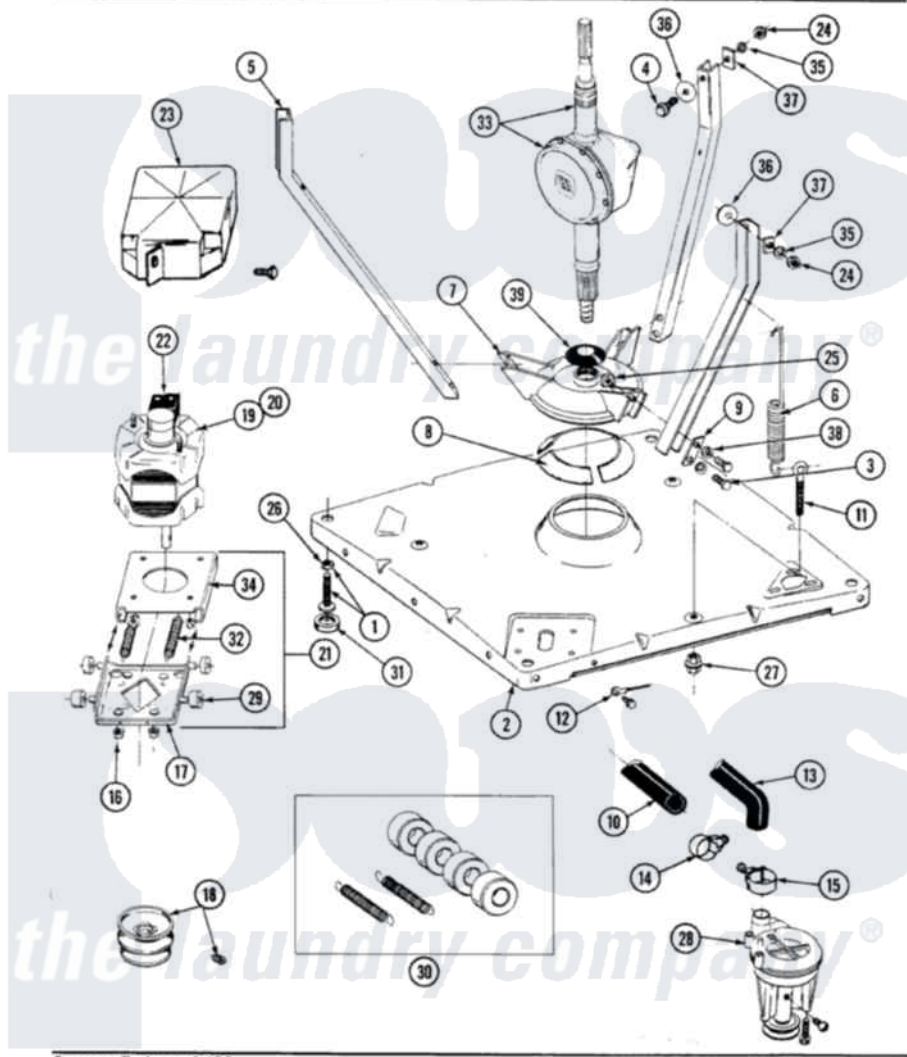

# Maytag GA8440 01 - BASE, PUMP, MOTOR & COMPONENTS

SECTION: BASE, PUMP, MOTOR & COMPONENTS  
 MODEL: ALL MODELS

Issue Date: 6/90

40

Maytag Residential Maytag GA8440 Washer Parts Parts Diagram 01 - BASE, PUMP, MOTOR & COMPONENTS  
 Click on the part number to view part

Item	Original Part Number	Replaced By	Status	Part Description
1	Y302699	<a href="#">22003428</a>		Leg, Adjustable
2	<a href="#">203274</a>			Base With Damper Pads
3	<a href="#">Y015627</a>			Screw- Hex
4	205254	<a href="#">W10175938</a>		Bolt
"	200744	<a href="#">W10175939</a>		Bolt
5	213100		Not Available	PART NOT USED
6	<a href="#">213054</a>			Centering Spring - 3 Used
7	<a href="#">203725</a>			Damper W/Bolt And Clip
8	<a href="#">203956</a>			Damper Pad Kit
9	<a href="#">213073</a>			Washer, Double Brace
10	214767	<a href="#">22001448</a>		Hose, Pump
11	213120	<a href="#">216416</a>		Bolt, Eye/Centering Spring
12	210186	<a href="#">3370225</a>		Screw
"	<a href="#">204807</a>			Ground Wire, Supp. Plte To Top Cover
13	<a href="#">Y212989</a>			Hose, Outer Tub To Pump
14	200461	<a href="#">285655</a>		Clamp, Hose