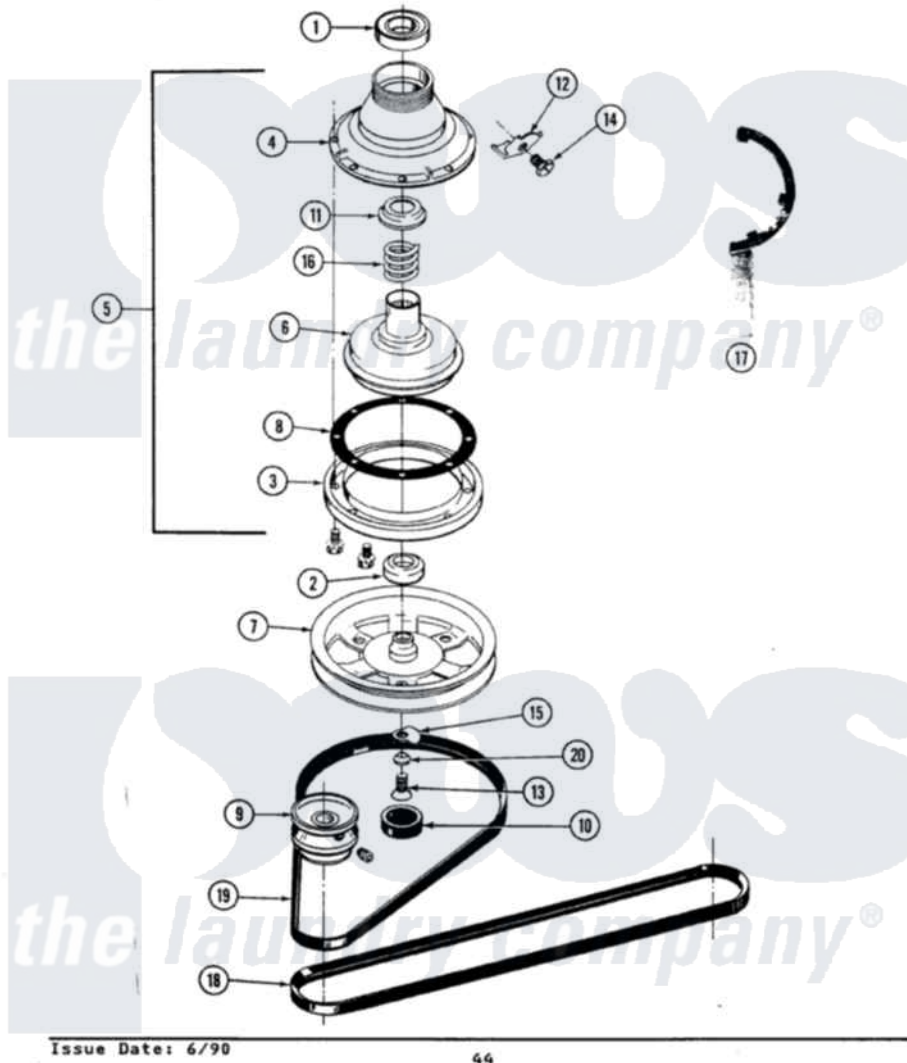

# Maytag GA8440 03 - CLUTCH, BRAKE & BELTS

SECTION: CLUTCH, BRAKE & BELTS  
 MODEL: ALL MODELS

Maytag [Residential Maytag GA8440 Washer Parts](#) Parts Diagram 03 - CLUTCH, BRAKE & BELTS  
 Click on the part number to view part

Item	Original Part Number	Replaced By	Status	Part Description
1	Y200720	<a href="#">22003441</a>		Bearing, Rear
2	<a href="#">200835</a>			Bearing, Brake Rotor
3	211043	<a href="#">6-2011900</a>		Brake Asse
"	211000			SCREW, BRAKE DRUM (HEX HEAD)
4	211045	<a href="#">6-2011900</a>		Brake Asse
5	201190	<a href="#">6-2011900</a>		Brake Asse
6	201126	<a href="#">6-2011900</a>		Brake Asse
7	211059	<a href="#">6-2301530</a>		Pulley
8	211042	<a href="#">6-2011900</a>		Brake Asse
9	<a href="#">Y053241</a>			Set Screw, Motor Pulley
"	200816	<a href="#">6-2008160</a>		Pulley- MO
10	211038		Not Available	CAP, OIL RETAINER
11	211039	<a href="#">6-2011900</a>		Brake Asse
12	<a href="#">213325</a>			Clip, Retaining
13	211375	<a href="#">681582</a>		Screw
14	<a href="#">213326</a>			Bolt, Sems Retaining Clip

15	<a href="#">211089</a>		Lug, Stop Pulley
16	211041	<a href="#">6-2011900</a>	Brake Asse
17	Y038315	<a href="#">038315</a>	Tool
18	<a href="#">211124</a>		Part Not Used
19	<a href="#">211125</a>		V Belt, DiVe Pulley
20	211090	<a href="#">22003555</a>	Washer, Stop Lug