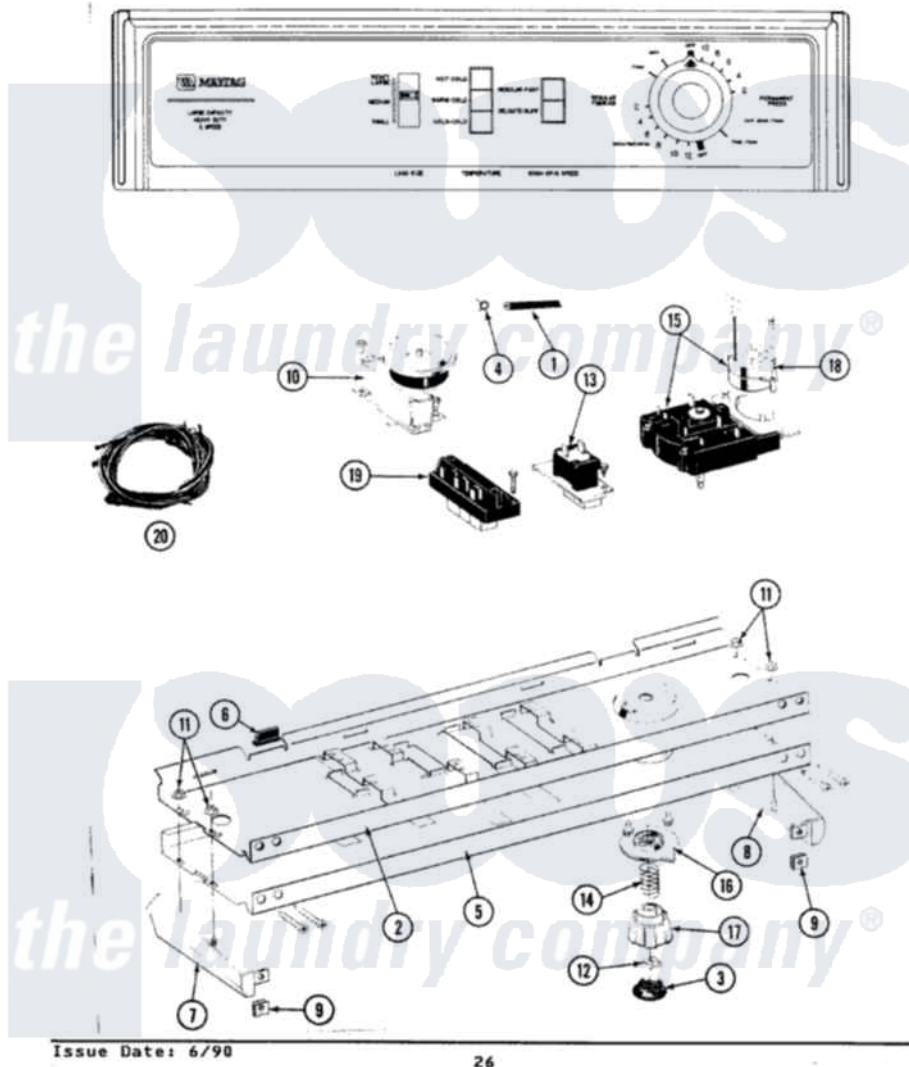

Maytag GA8440 04 - CONTROL PANEL

SECTION: CONTROL PANEL

MODEL: A8420 A8440

Maytag [Residential Maytag GA8440 Washer Parts](#) Parts Diagram 04 - CONTROL PANEL

[Click on the part number to view part](#)

Item	Original Part Number	Replaced By	Status	Part Description
1	212942	22001619		Tube, Water Level Switch
2	210932			Screw, No.8 X 9/16 Ctsk Note: Screw, Inlet Duct
"	214809			Back Up Plate
3	215821		Not Available	CAP, KNOB
4	410296	596669		Clamp, Manifold
9	214894			Fastener, End Cap
10	207362		Not Available	INFINITE LEVEL PRESSURE SWITCH
"	211168	W10139210		Screw, 8-18 X 5/16
11	214872			Palnut, End Cap Note: Nut, Lamp Holder
12	211605			Bezel, Timer Dial
13	207370			Speed Control Switch - 2 Butto
"	213117	67006908		Screw, Ice Rack
14	211065			Spring, Index Wheel
15	213966	3400014		Screw

"	207374		Not Available	TIMER
16	215827		Not Available	TIMER DIAL SKIRT
17	215828			Knob, Timer
18	205033	22205033		Motor- Tim
19	213117	67006908		Screw, Ice Rack
"	207368		Not Available	TEMP CONTROL SWITCH - 3 BUTTON
20	207384		Not Available	WIRE HARNESS