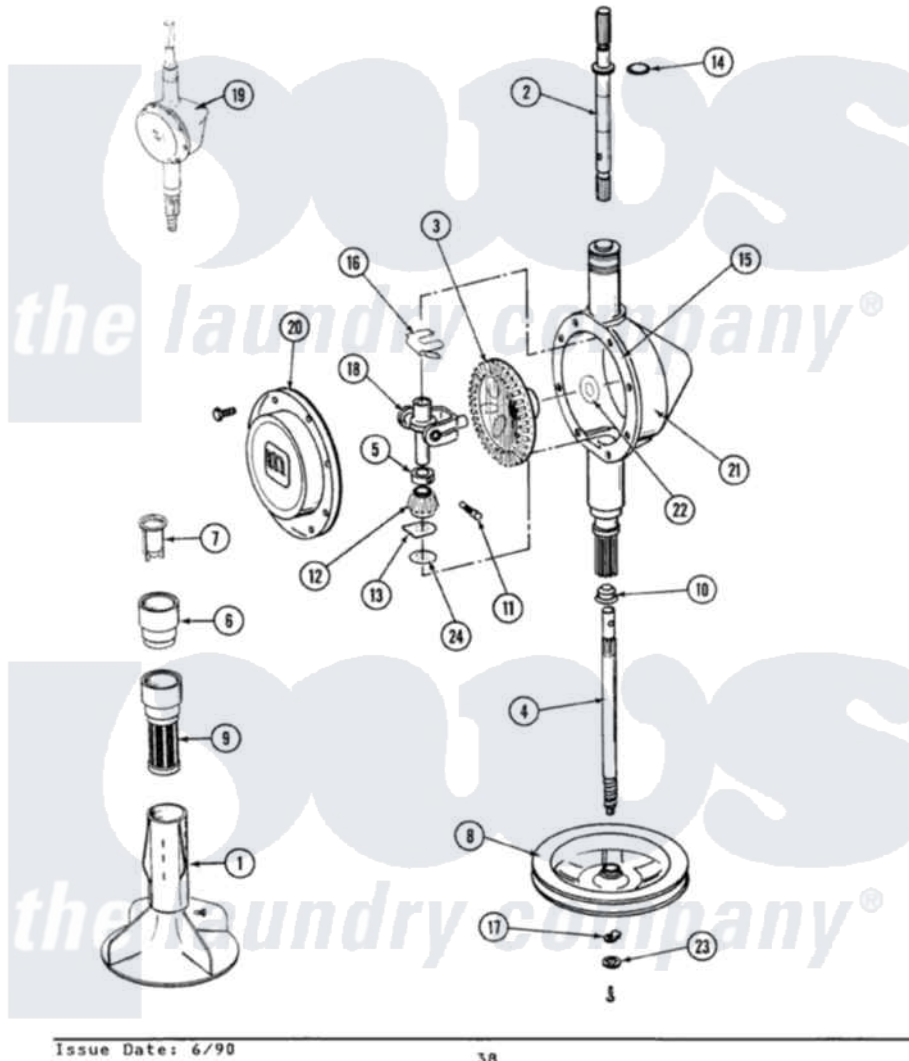

Maytag GA8440 05 - ORBITAL TRANSMISSION

SECTION: ORBITAL TRANSMISSION
 MODEL: ALL MODELS

Issue Date: 6/90

38

Maytag Residential Maytag GA8440 Washer Parts Parts Diagram 05 - ORBITAL TRANSMISSION
 Click on the part number to view part

Item	Original Part Number	Replaced By	Status	Part Description
1	206478		Not Available	SCREW & WASHER FOR AGITATOR
"	207538			Agitator W/Lock Screw
2	207153	6-2097820		Kit- Shaft
3	206713	6-2067130		Gear- Beve
4	215411	12001451		Ctr Shaft W/Collar Andkeeper-Sha
5	215415		Not Available	COLLAR, LOWER
6	215721			Dispensing Cap
7	215733			Dispensing Cup
8	211059	6-2301530		Pulley
9	Y207427			Lint Filter Shallow
10	206602	207843		Lip Seal Repair Kit
11	Y206629			Pin, Collar
12	215401	W10221114		Pinion
13	215395			Plate, Clutch
14	210690			Seal, Rubber

15	Y058700	675652	Adhesive
16	215581		Spring, Agitator Shaft
17	211375	681582	Screw
"	211089		Lug, Stop Pulley
18	206685	6-2066850	Yoke
19	206708	6-2097790	Transmison
20	206628		Cover, Transmission
"	215417	Not Available	SCREW, TRANSMISSION COVER
21	206625	6-2097790	Transmison
22	215394		Washer, Bevel Gear
23	211090	22003555	Washer, Stop Lug
24	211483	6-2114830	Washer- SP