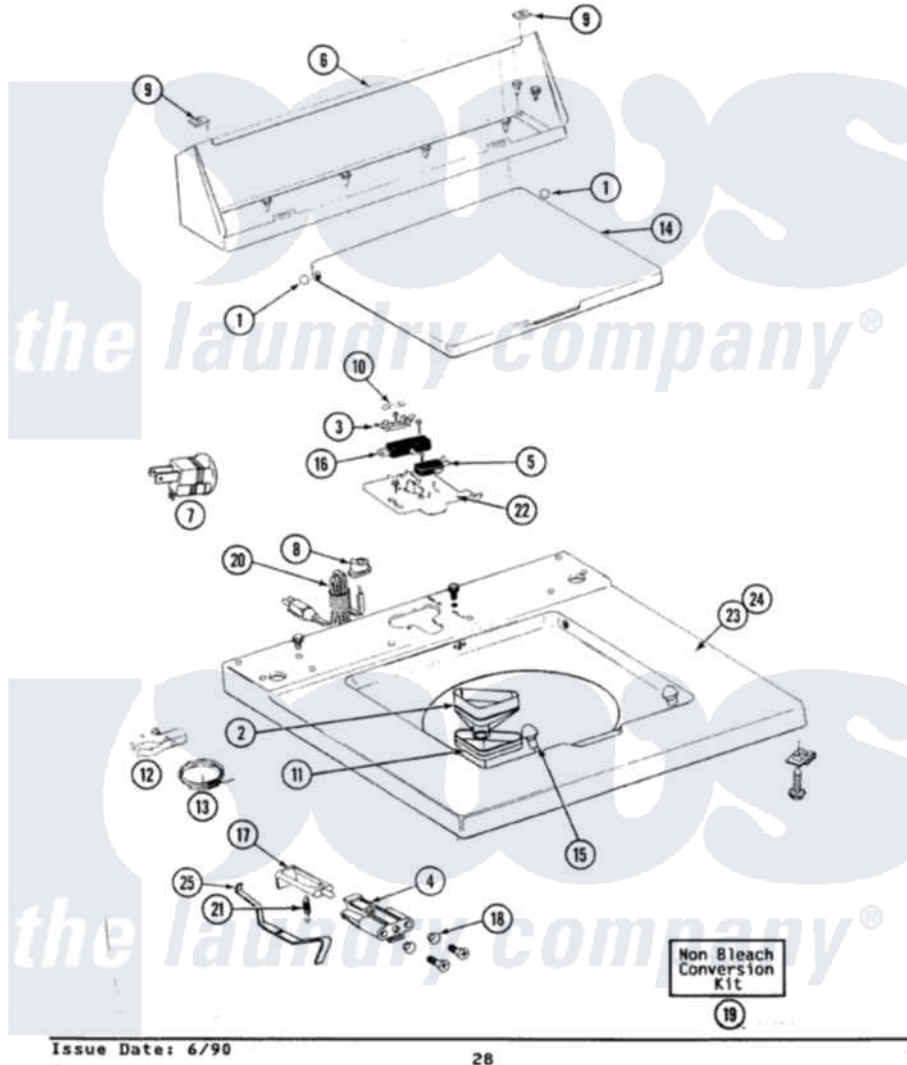

Maytag GA8440 06 - TOP COVER, CONSOLE & LID SWITCH

SECTION: TOP COVER, CONSOLE & LID SWITCH
 MODEL: ALL MODELS

Issue Date: 6/90

28

Maytag Residential Maytag GA8440 Washer Parts Parts Diagram 06 - TOP COVER, CONSOLE & LID SWITCH
 Click on the part number to view part

Item	Original Part Number	Replaced By	Status	Part Description
1	211726			Hinge, Ball Lid
2	215578			Bleach Inlet Almond
3	215705	Y311711		Screw, Fuse Block
"	207167			Block, Fuse
4	216256		Not Available	BRACKET, UNBALANCE
"	910182	25-7809		Screw, No.6-20 1/2 Flthd Torx
"	214279	204968		Plunger And Bracket Assembly--W
5	912012	3400409		Screw
"	207166			Switch, Check
6	205635M		Not Available	CONSOLE (HVST WHEAT)
"	211294	90767		Screw, 8A X 3/8 HeX Washer Head Tapping
"	Y313559			Screw
7	Y201808			Converter
8	211881			Grommet, Cord Part Not Used-Gas Models Only

9	215075		Fastener, Control Panel To Console
10	207168	22001682	Switch Assembly, Lid W/4amp Fuse
11	214436		Gasket
12	301548		Clamp, Ground Wire
13	311155		Ground Wire And Clamp
14	212073M		Not Available LID-HARVEST WHEAT
15	212716		Bumper, Lid
16	213501		Screw, No.6-20 X 1-1/8 Inch
"	205415	279347	Switch-Lid
17	215700		Not Available LID SWITCH PLUNGER
"	208591		Not Available KIT, PLUNGER & BRACKET
18	211500		Washer, Bracket To Top Cover
19	205997		Non-Bleach Conversion Kit
20	210186	3370225	Screw
"	204590		Cord, Power
21	213720		Spring, Lid Switch
22	207159	489355	Screw, 8 X 1/2
"	Y215699	22001678	Bracket, Switch And Fuse
23	210186	3370225	Screw
"	204445		Screw And Fastener Assembly
"	207170M		Not Available TOP COVER ASSY HVT WHEAT
25	215704		Lever, Unbalance