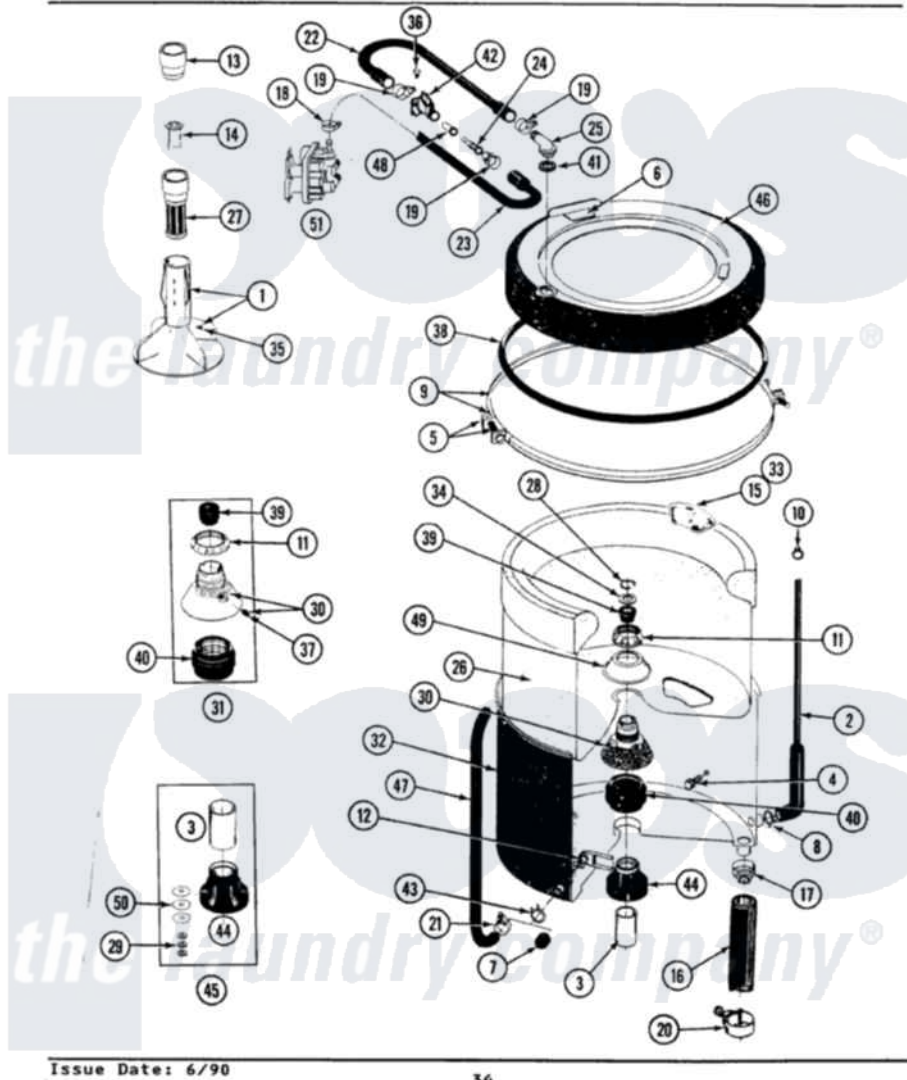

# Maytag GA8440 07 - TUB, AGITATOR, MOUNTING STEM & SEAL

SECTION: TUB, AGITATOR, MOUNTING STEM & SEAL  
 MODEL: ALL MODELS

Issue Date: 6/90

34

Maytag Residential Maytag GA8440 Washer Parts Parts Diagram 07 - TUB, AGITATOR, MOUNTING STEM & SEAL  
 Click on the part number to view part

Item	Original Part Number	Replaced By	Status	Part Description
1	<a href="#">207538</a>			Agitator W/Lock Screw
2	212942	<a href="#">22001619</a>		Tube, Water Level Switch
3	<a href="#">211130</a>			Bearing Liner, Tub Bearing
4	200744	<a href="#">W10175939</a>		Bolt
"	205254	<a href="#">W10175938</a>		Bolt
5	<a href="#">205529</a>			Nut And Bolt Kit For Tub Clam
6	<a href="#">215232</a>			Bumper, Unbalance
8	<a href="#">211641</a>			Clamp, 1-1/16"
9	<a href="#">200846</a>			Clamp - Tub Cover
10	410296	<a href="#">596669</a>		Clamp, Manifold
11	211047	<a href="#">6-2110472</a>		Nut- Clamp
12	<a href="#">214434</a>			Spout, Deflector
14	<a href="#">215733</a>			Dispensing Cup
16	<a href="#">Y212989</a>			Hose, Outer Tub To Pump
17	200900	<a href="#">616099</a>		Clamp
18	<a href="#">201575</a>			Clamp, Hose