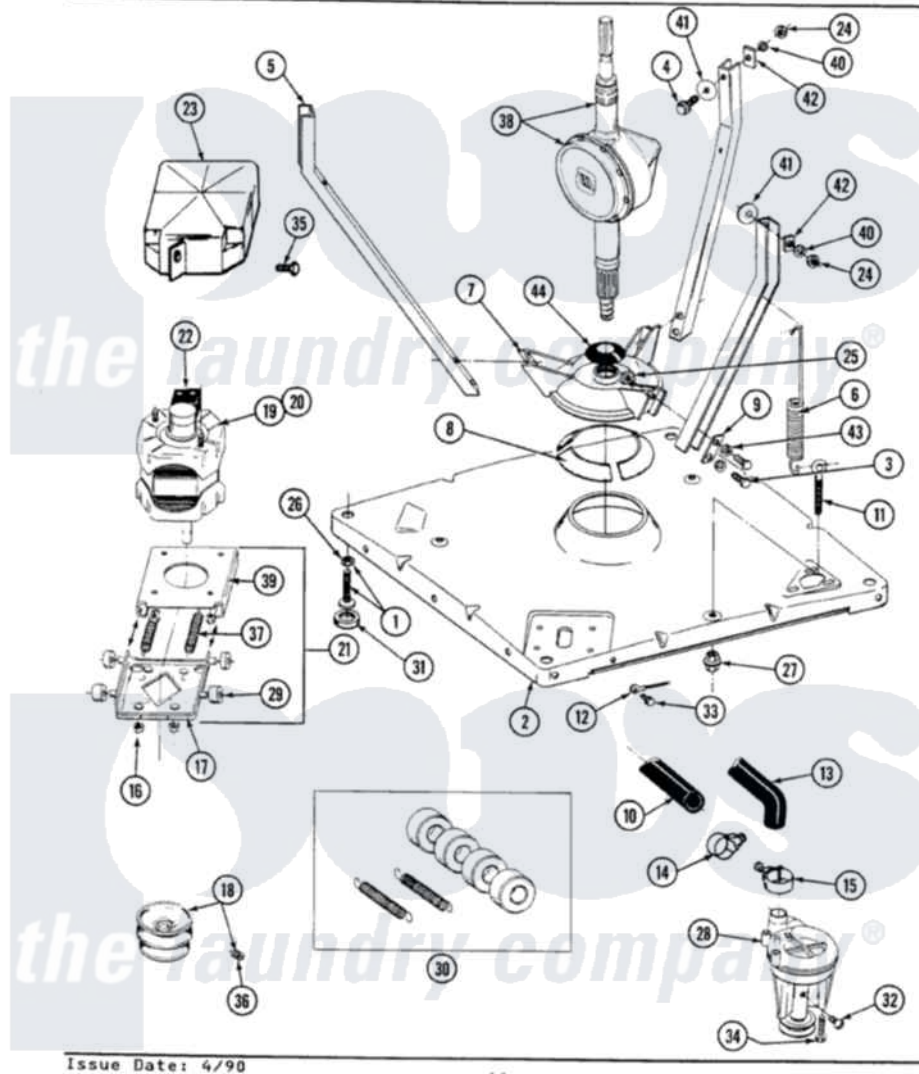

Maytag GA8500 01 - BASE, PUMP, MOTOR & COMPONENTS

SECTION: BASE, PUMP, MOTOR & COMPONENTS
 MODEL: ALL MODELS

Issue Date: 4/90

44

Maytag Residential Maytag GA8500 Washer Parts Parts Diagram 01 - BASE, PUMP, MOTOR & COMPONENTS
 Click on the part number to view part

Item	Original Part Number	Replaced By	Status	Part Description
1	Y302699	22003428		Leg, Adjustable
2	203274			Base With Damper Pads
3	Y015627			Screw- Hex
4	205254	W10175938		Bolt
"	200744	W10175939		Bolt
5	213053			Brace, Tub Part Not Used
6	213054			Centering Spring - 3 Used
7	203725			Damper W/Bolt And Clip
8	203956			Damper Pad Kit
9	213073			Washer, Double Brace
10	214767	22001448		Hose, Pump
11	213120	216416		Bolt, Eye/Centering Spring
12	204807			Ground Wire, Supp. Plte To Top Cover
13	213045			Hose, Outer Tub Part Not Used
14	200461	285655		Clamp, Hose