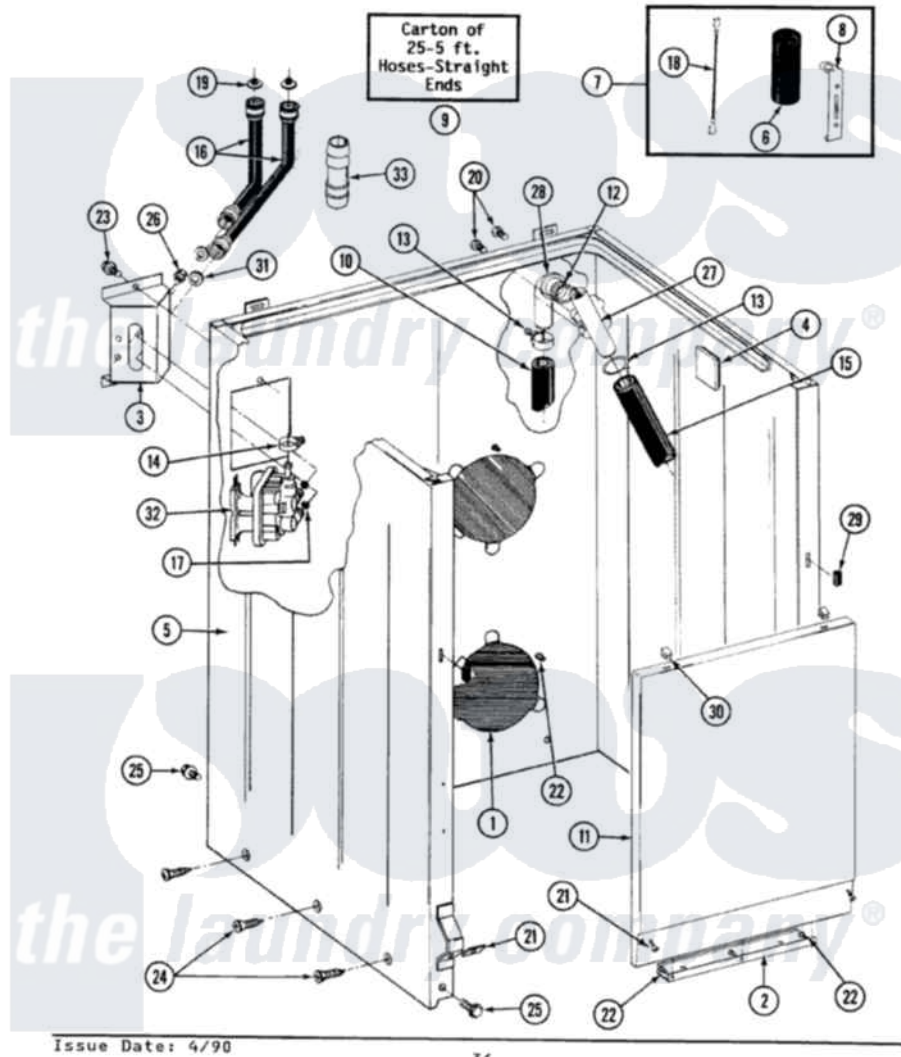

# Maytag GA8500 02 - CABINET, WATER VALVE, HOSES & FRNT PANEL

SECTION: CABINET, WATER VALVE, HOSES & FRONT PANEL  
 MODEL: ALL MODELS

Maytag Residential Maytag GA8500 Washer Parts Diagram 02 - CABINET, WATER VALVE, HOSES & FRNT PANEL

Click on the part number to view part

Item	Original Part Number	Replaced By	Status	Part Description
1	211878		Not Available	PLATE, ACCESS
2	<a href="#">213846</a>			Guard, Belt
3	214812	<a href="#">22002361</a>		Bracket, Water Valve
4	<a href="#">215058</a>			Pad, Cabinet Bumper
5	203319M		Not Available	CABINET-HARVEST WHEAT
"	203319	<a href="#">22203319</a>		Cabinet
"	203319L		Not Available	(ALMOND)
6	<a href="#">Y200832</a>			Capacitor
7	<a href="#">206103</a>			Capacitor Kit
8	<a href="#">211149</a>			Clip, Capacitor
9	202861	<a href="#">202860</a>		Inlet Hose Assembly
10	215279	<a href="#">22003410</a>		Hose, Drain
"	<a href="#">Y059149</a>			(7/8" I.D. CARTON OF 50 FT.)
"	<a href="#">216017</a>			Hose, Drain
11	212998		Not Available	PANEL, FRONT (WHT)